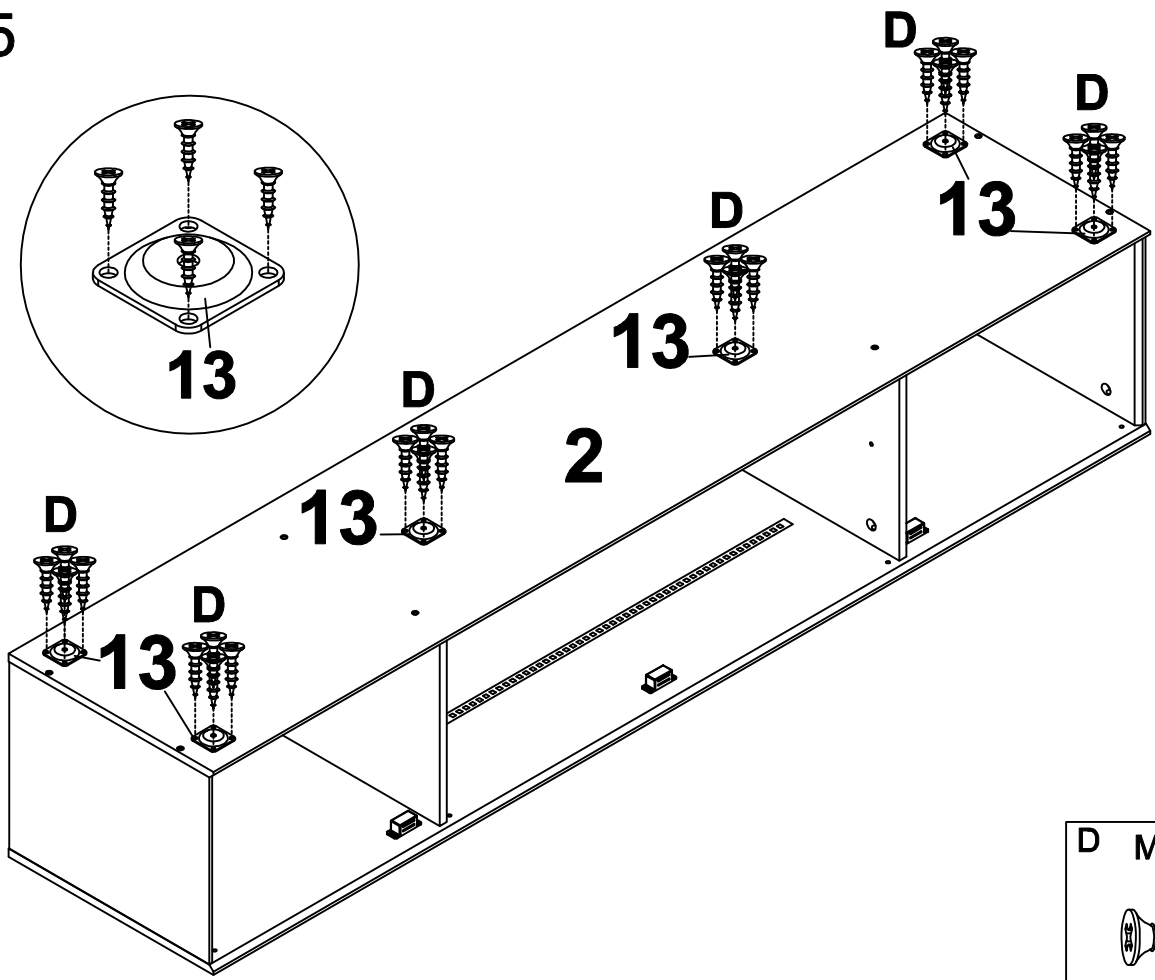

Step 1

Step 2

Tear off the back
glue of the light
strip.

Step 3

Step 4

Step 5

D M3.5x12

x24