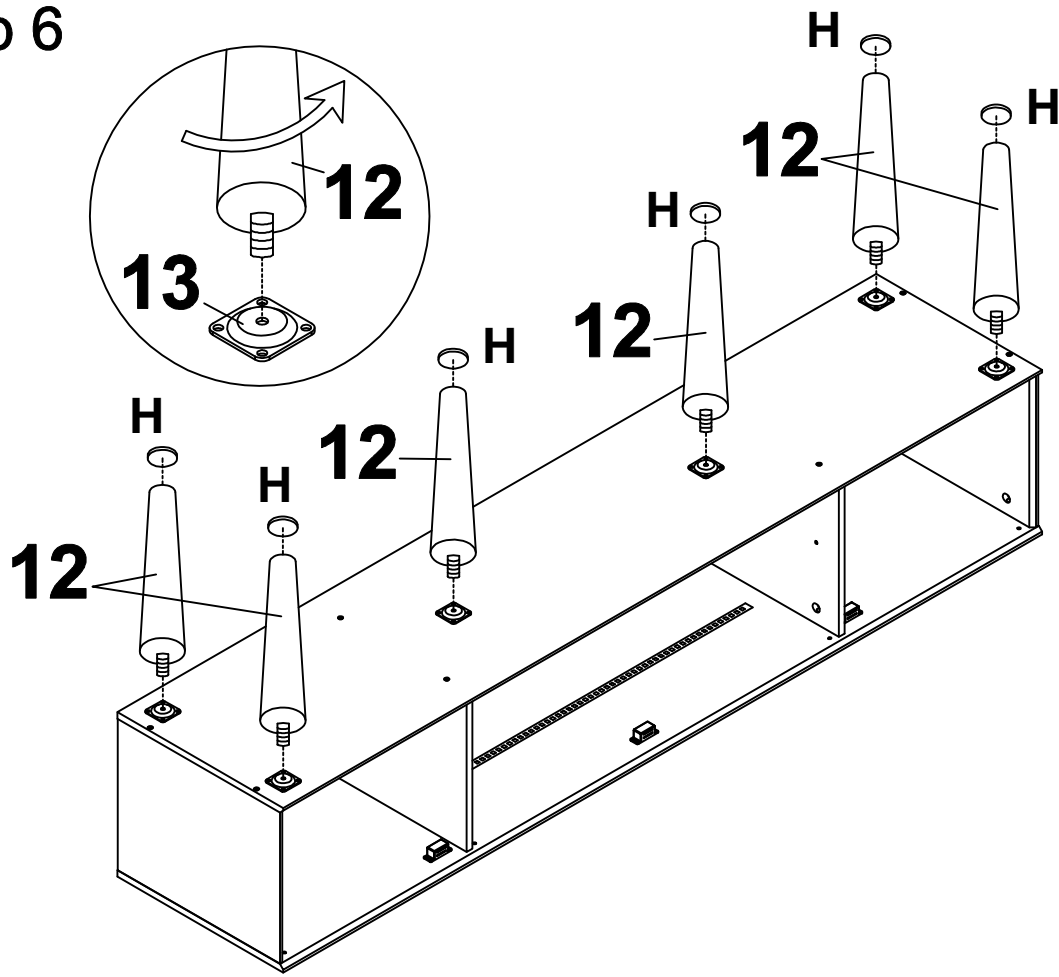

Step 5

D M3.5x12

x24

Step 6

H

x6