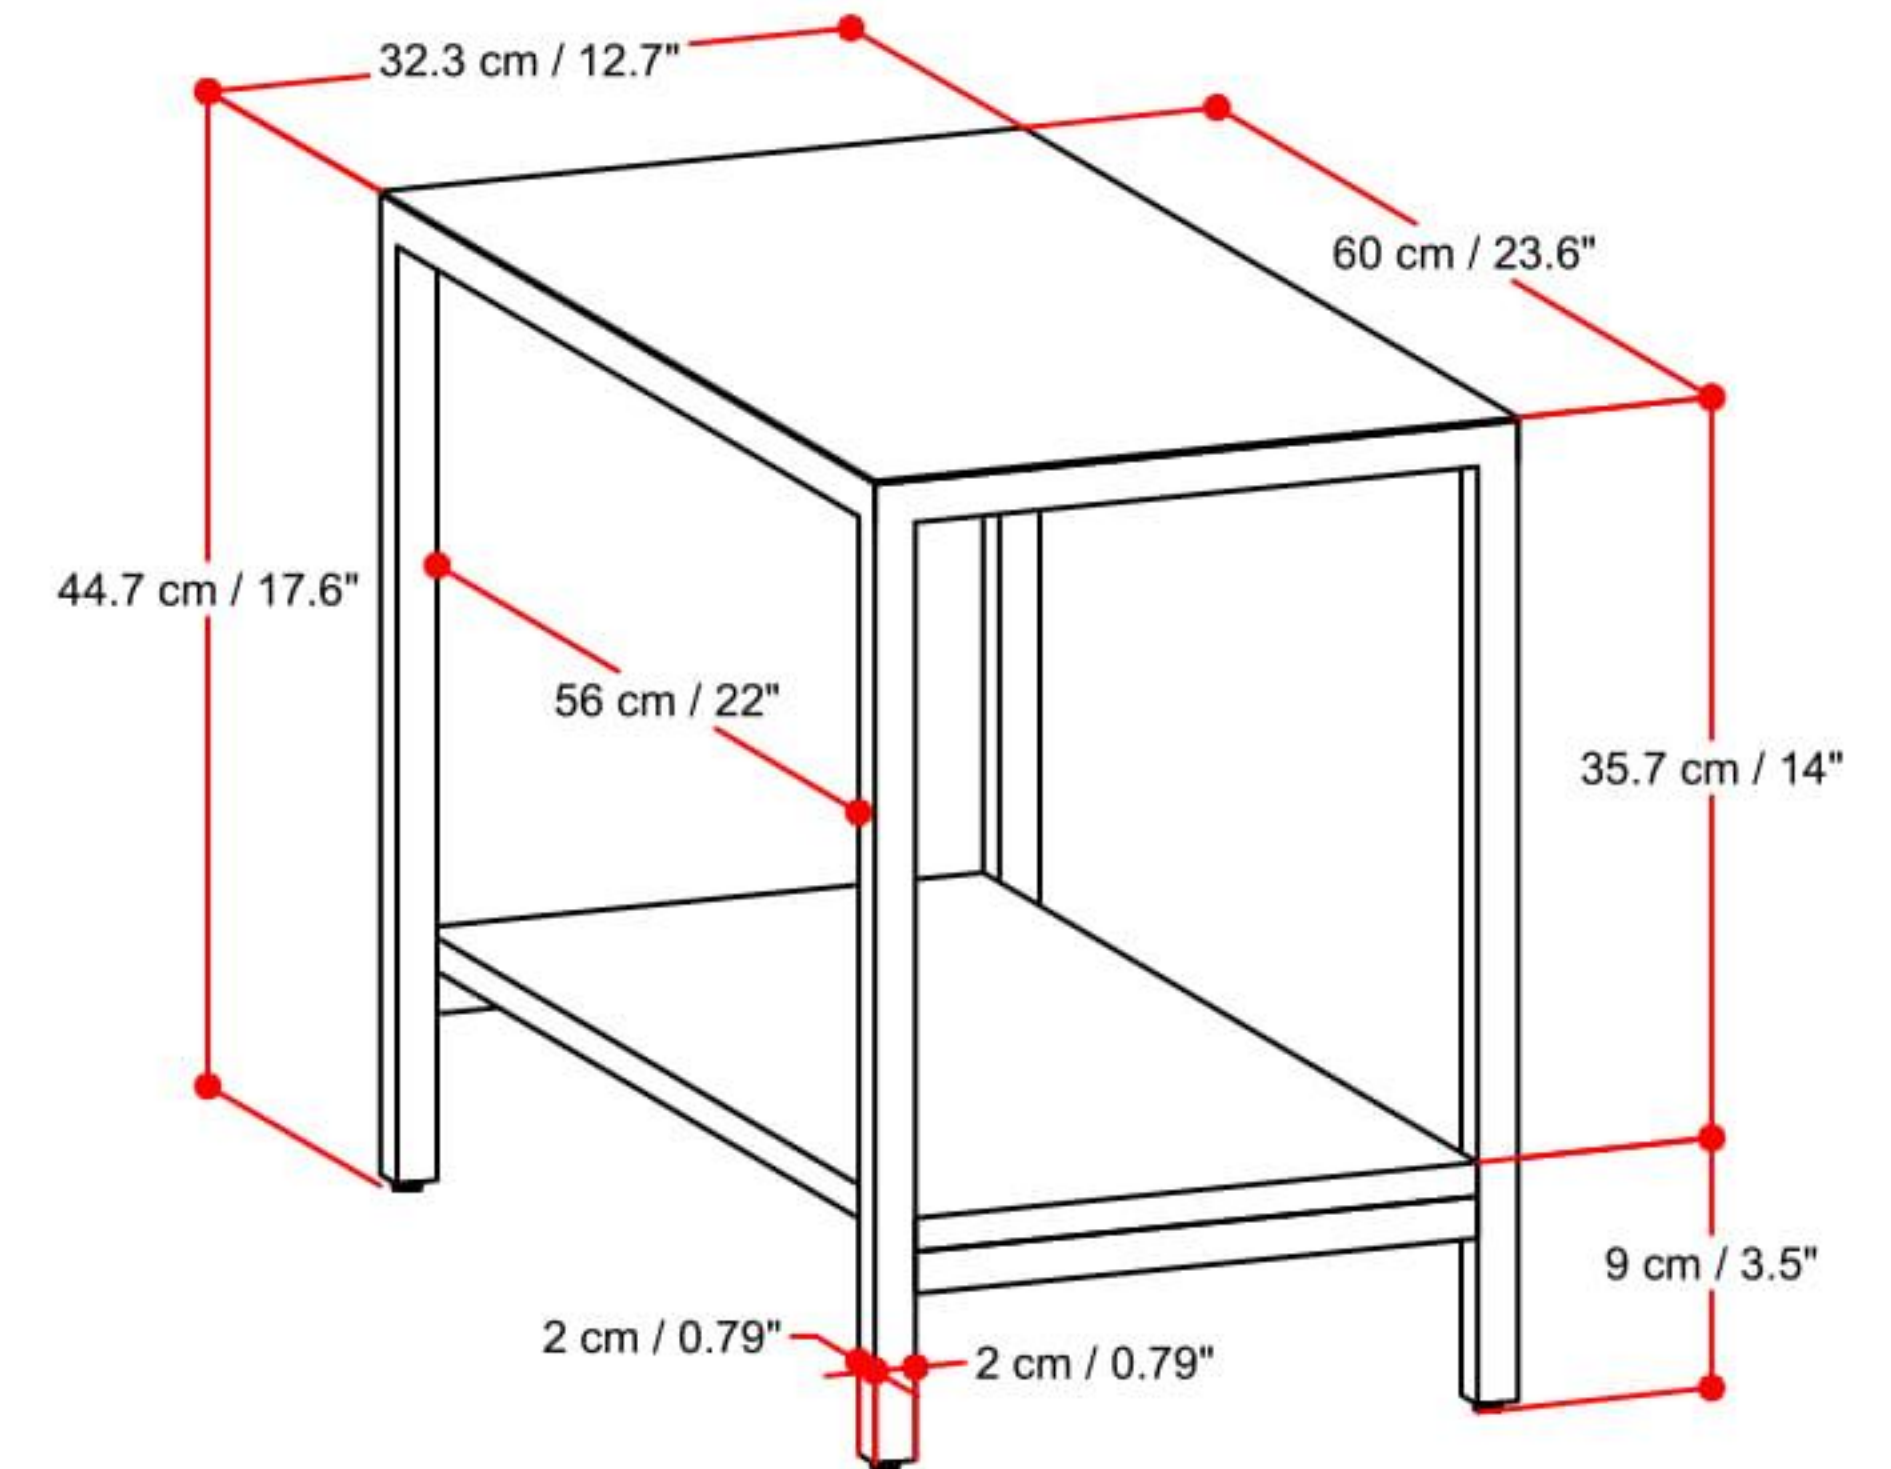

NESTING 2 TABLES

Net Weight- 26.4 (lb)