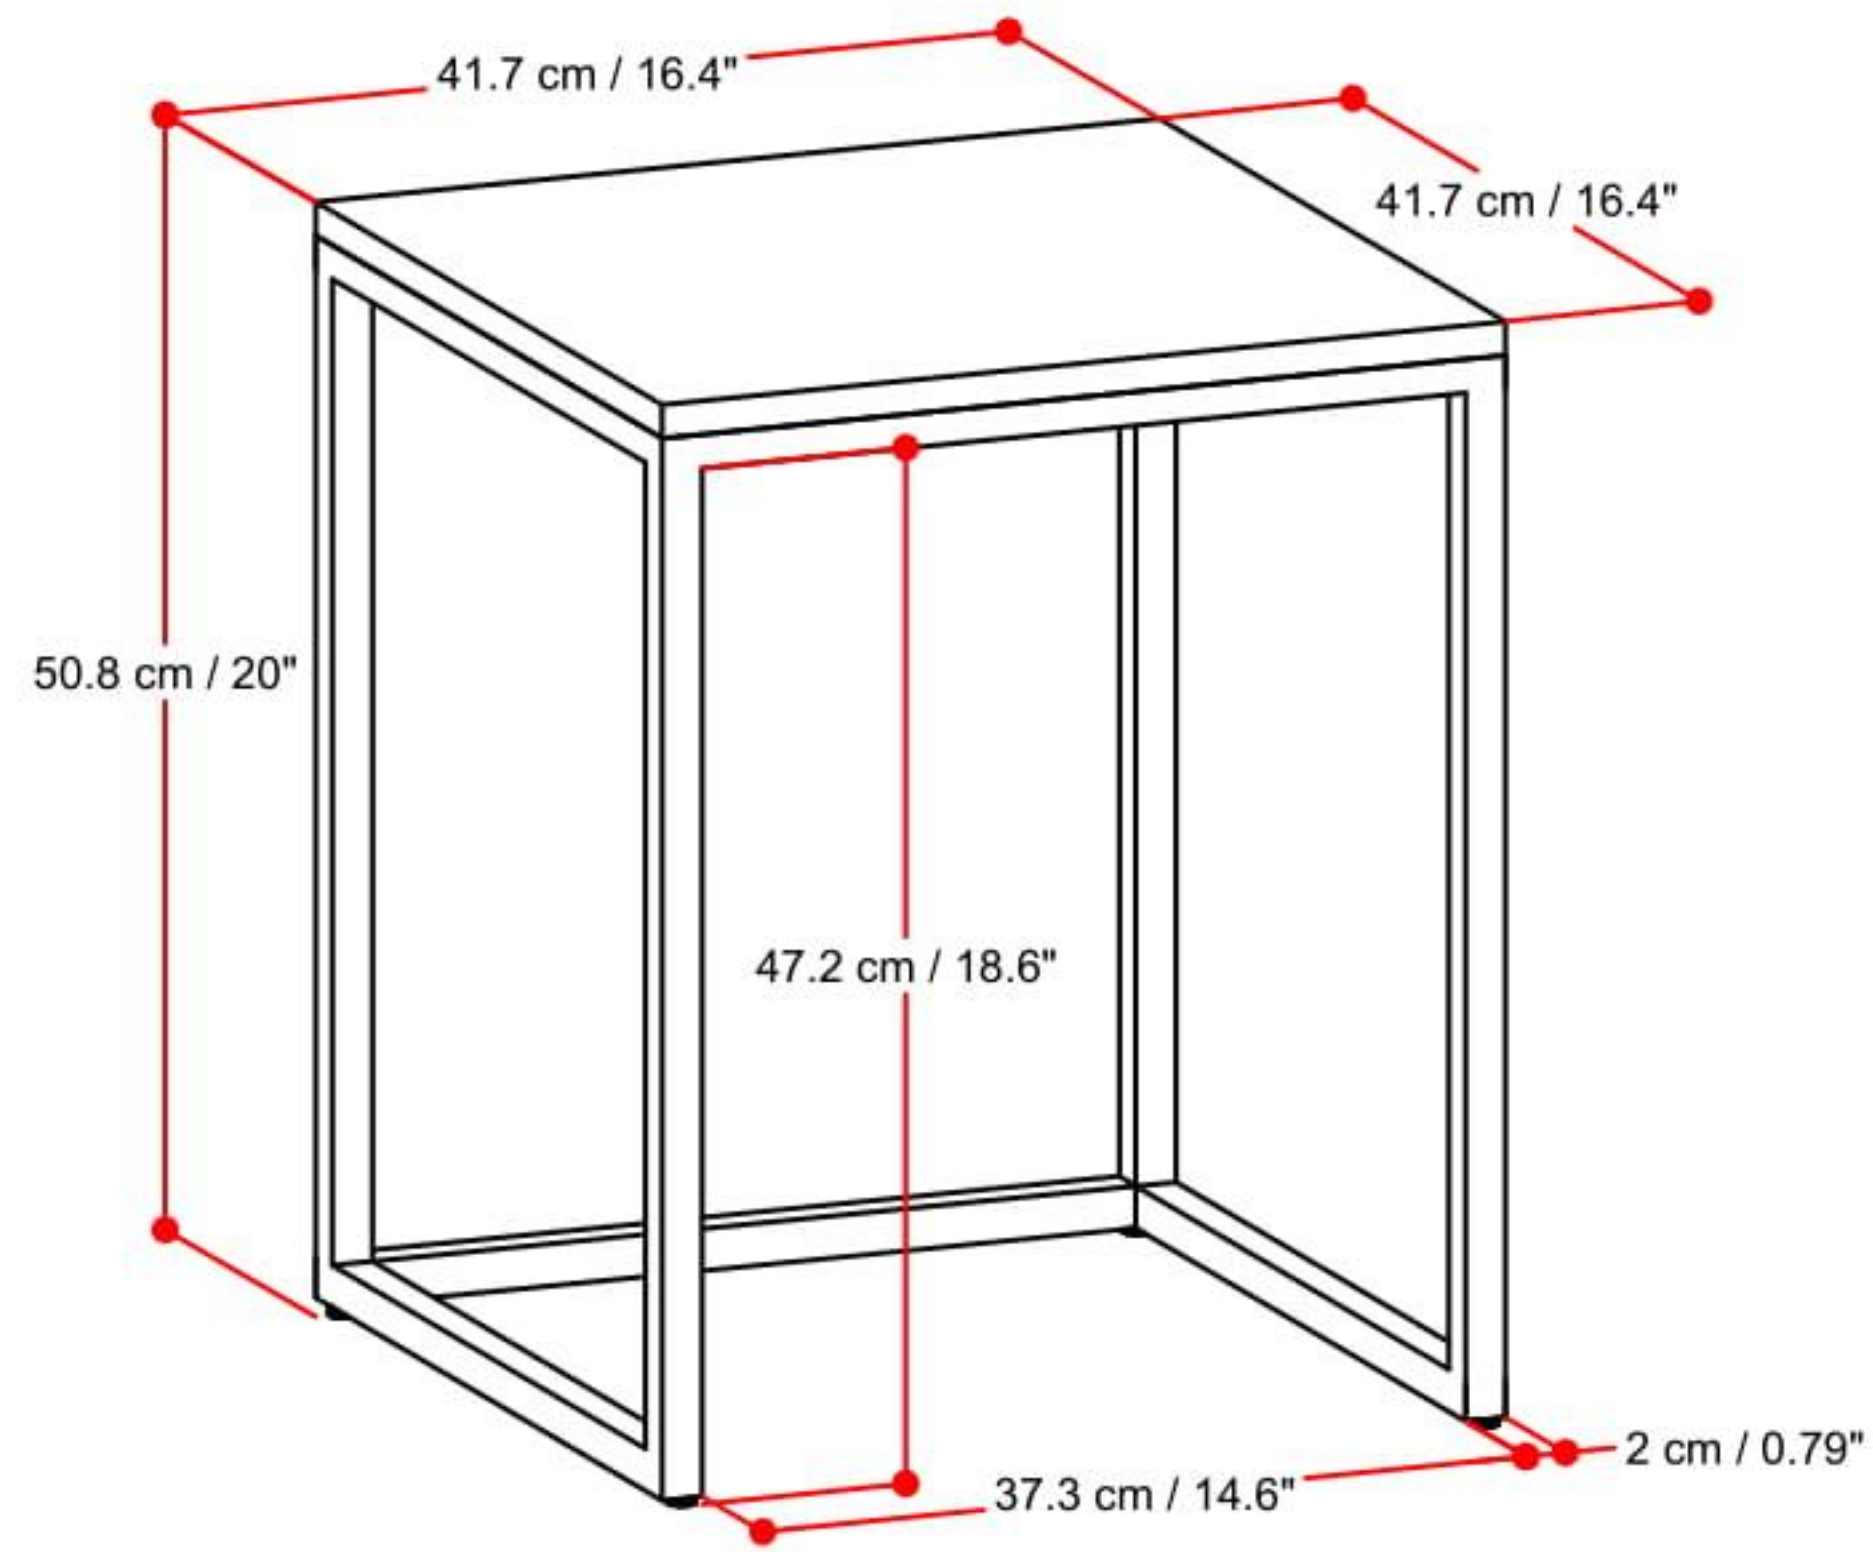

NESTING 2 TABLES

Net Weight- 26.4 (lb)