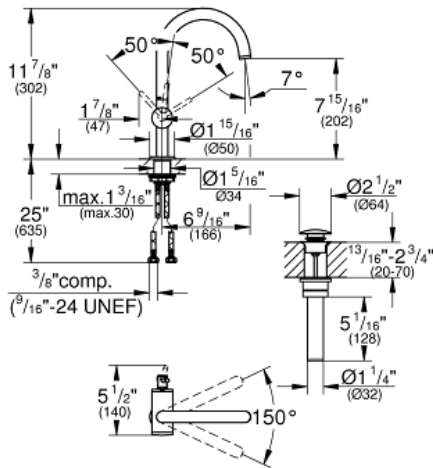

ATRIO Single-Handle Bathroom Faucet L- Size

MODEL # 23828003

Pure Freude
an Wasser

GROHE

Product Description:

ATRIO

Single-Handle Bathroom Faucet L-Size

Standard Specification:

- Single hole installation
- **GROHE SilkMove** 1.1" (28 mm) ceramic cartridge
- **GROHE StarLight** chrome finish
- Quick installation system
- Swivel tubular C-spout with flow control
- Stop limiter
- Push-open 1 1/4" (32mm) waste set
- Stainless steel flex lines
- Flow rate: 1.2 gpm (4.5 l/min)

Applicable Codes & Standards:

- Energy Policy Act of 1992
- NSF 61
- ASME A112.18.1/CSA B125.1
- US Federal and State material regulations
- EPA WaterSense®
- ICC/ANSI A117.1

Color:

- 23828003 StarLight Chrome