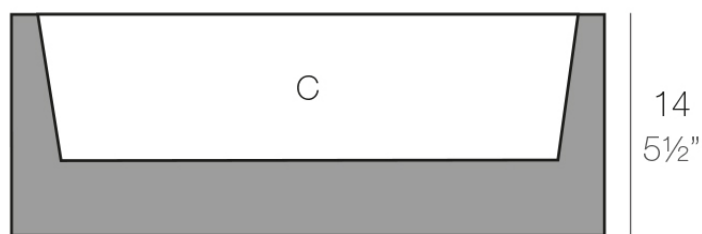

Products / Planters / Jardinera

Jardiniera 14x34x14

Info

Description

Pot made of polyethylene resin by rotational moulding. 100% Recyclable. Item suitable for indoor and outdoor use. Available in different finishes.

Weight: 0.95 Kg

34x14 - 13½"x5½"

JARDINERA Nano 34 x 14 x 14 cm

JARDINIERE Nano 13½" x 5½" x 5½"

C = 2,5 L

C = ¾ gal

Finishes

finishes