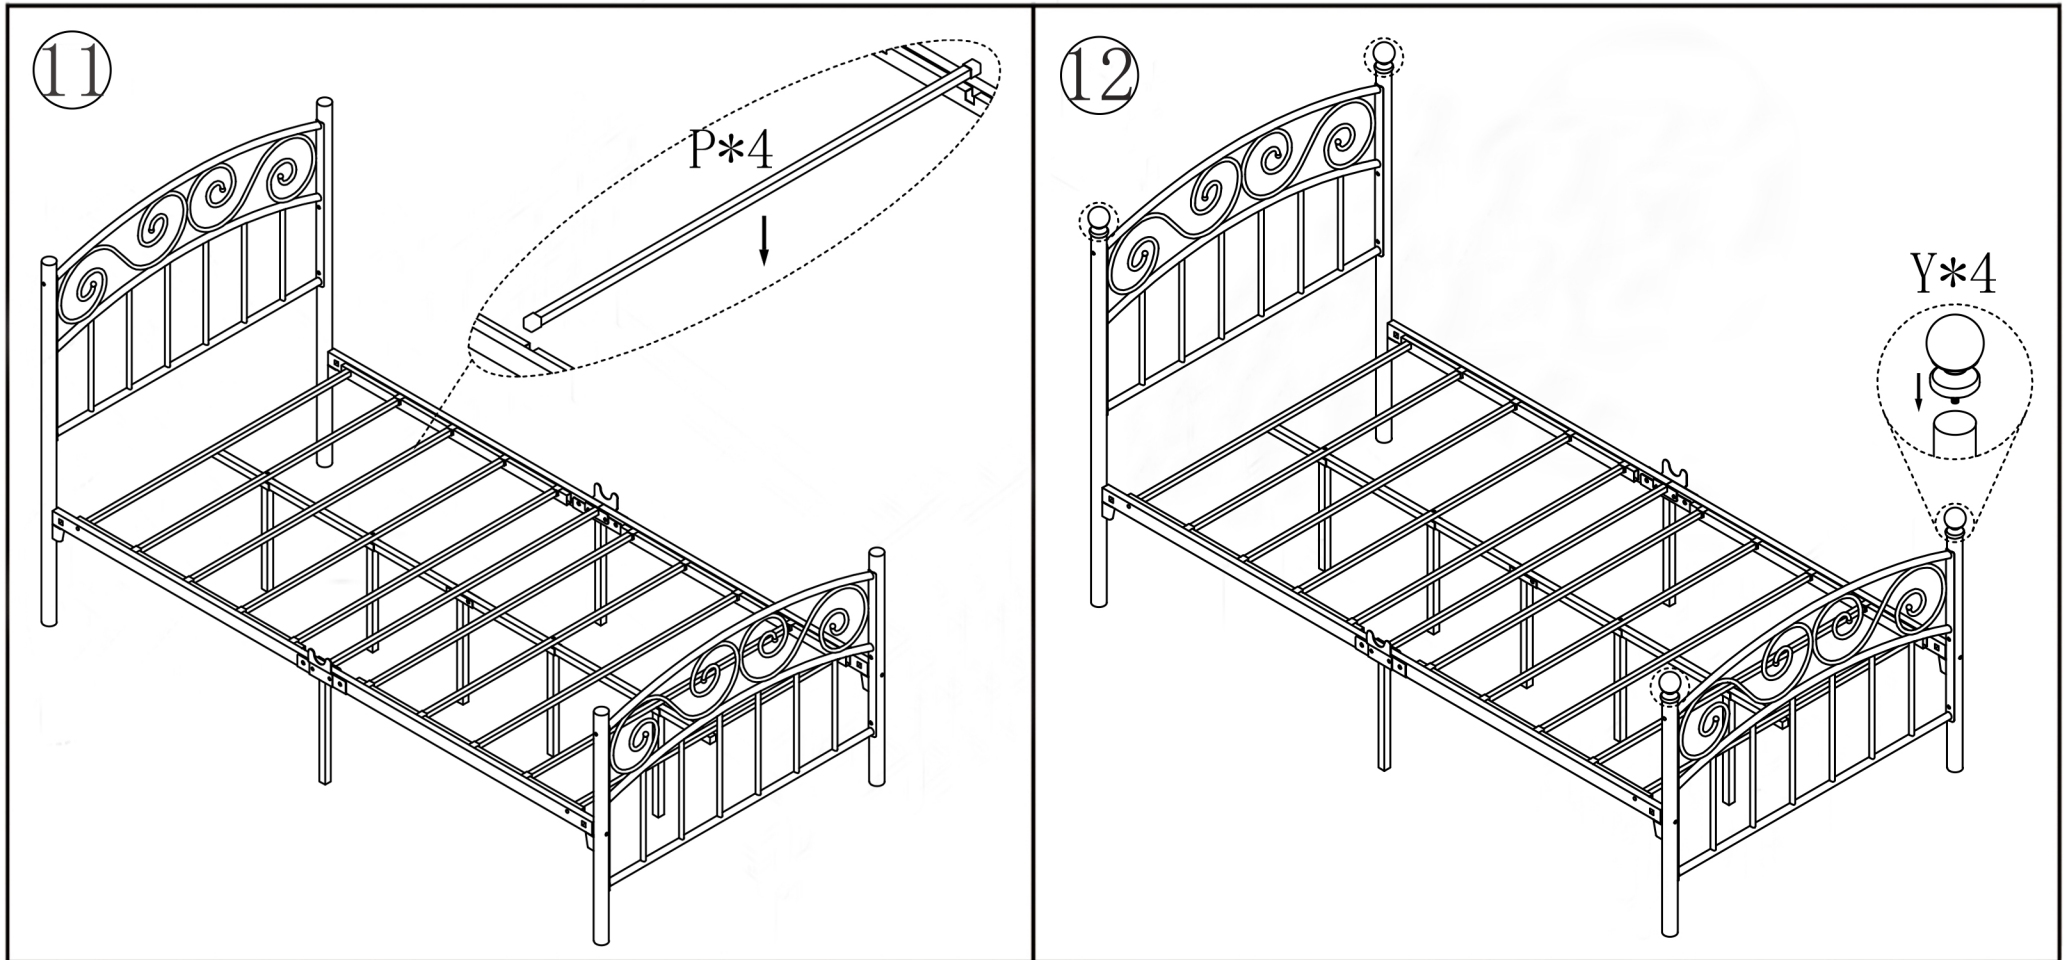

7

NOTE: PLEASE DO NOT TIGHTEN THE BOLTS UNTIL ALL FIXED

IMPORTANT: Please completely tighten all the bolts and nuts.