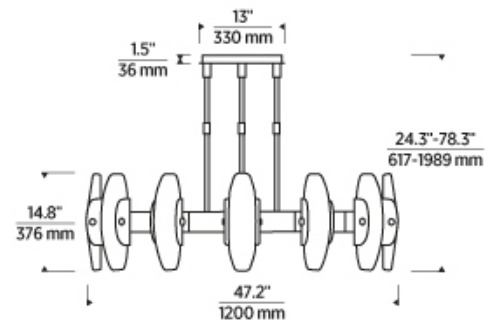

700WYT _____

JOB NAME _____

NOTES _____

WYTHE X-LARGE CHANDELIER

SPECIFICATIONS

PRIMARY MATERIAL	Aluminum
SHADE MATERIAL	Glass
NET WEIGHT	265 lbs
HEIGHT	14.8in
WIDTH	47.2in
LENGTH	47.2in
UP LIGHT / DOWN LIGHT / BOTH?	
WET LISTED	
DAMP LISTED	Yes
DRY LISTED	
MIN. HANGING HEIGHT	24.3in
MAX HANGING HEIGHT	78.3in
TOTAL CORD LENGTH	
TOTAL STEM LENGTH	Up to 240in
STEM QTY	24
SLOPED CEILING ADAPTABLE?	No
GENERAL LISTING	ETL Listed
INCLUDES	