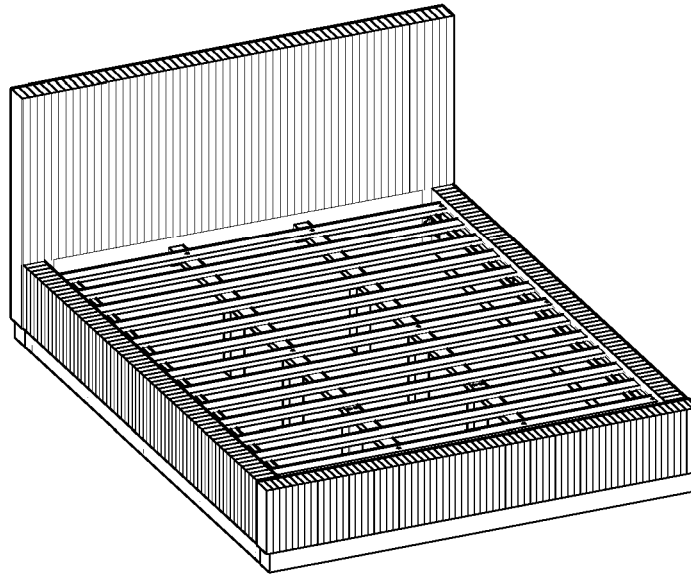

ASSEMBLY INSTRUCTIONS

MODEL : BD732-FS

COMPONENT

Headboard - 1 pc.  ①	Footboard - 1 pc.  ②	Side Rail - 2 pcs.  ③	Center Rail - 1 pc.  ④	Center Leg - 3 pcs.  ⑤	Slats - 13 pcs.(1set)  ⑥
--	---	--	---	---	--

HARDWARE

Allen Key M4 (Long Ball Head) - 1 pc.  A	Allen Key M5 - 1 pc.  B	JCBC Bolt M6 x 40mm - 12 pcs.  C	Wood Screw M4 x 20mm - 4 pcs.  D	Wood Screw M4 x 25mm - 12 pcs.  E
--	---	---	---	--

ASSEMBLY INSTRUCTIONS