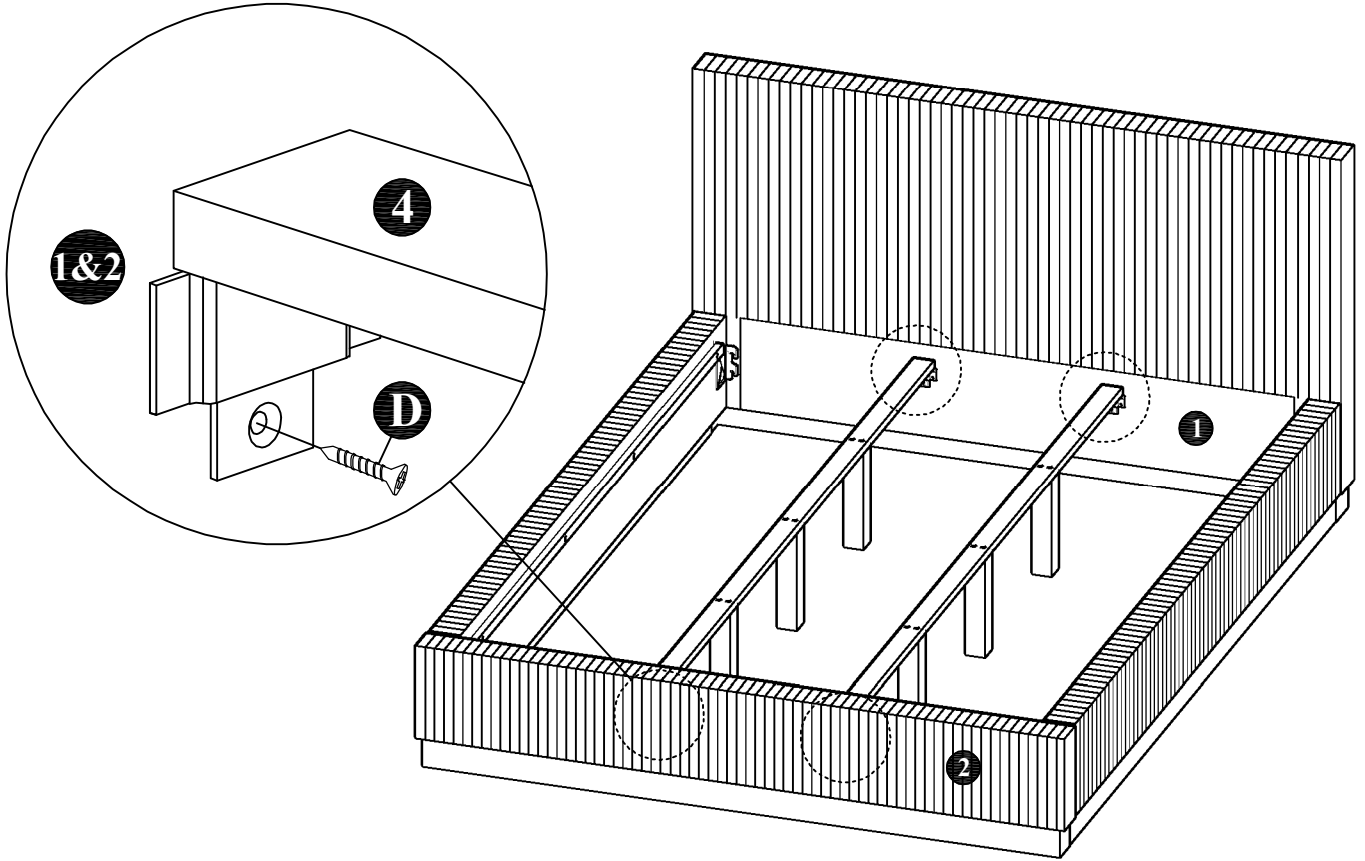

ASSEMBLY INSTRUCTIONS

MODEL : BD732-FS

COMPONENT

Headboard - 1 pc.  ①	Footboard - 1 pc.  ②	Side Rail - 2 pcs.  ③	Center Rail - 1 pc.  ④	Center Leg - 3 pcs.  ⑤	Slats - 13 pcs.(1set)  ⑥
--	---	--	---	---	--

HARDWARE

Allen Key M4 (Long Ball Head) - 1 pc.  A	Allen Key M5 - 1 pc.  B	JCBC Bolt M6 x 40mm - 12 pcs.  C	Wood Screw M4 x 20mm - 4 pcs.  D	Wood Screw M4 x 25mm - 12 pcs.  E
--	---	---	---	--

ASSEMBLY INSTRUCTIONS

STEP 1 :

STEP 2 :

ASSEMBLY INSTRUCTIONS

STEP 3 :

STEP 4 :

ASSEMBLY INSTRUCTIONS

COMPLETE VIEW

IMPORTANT