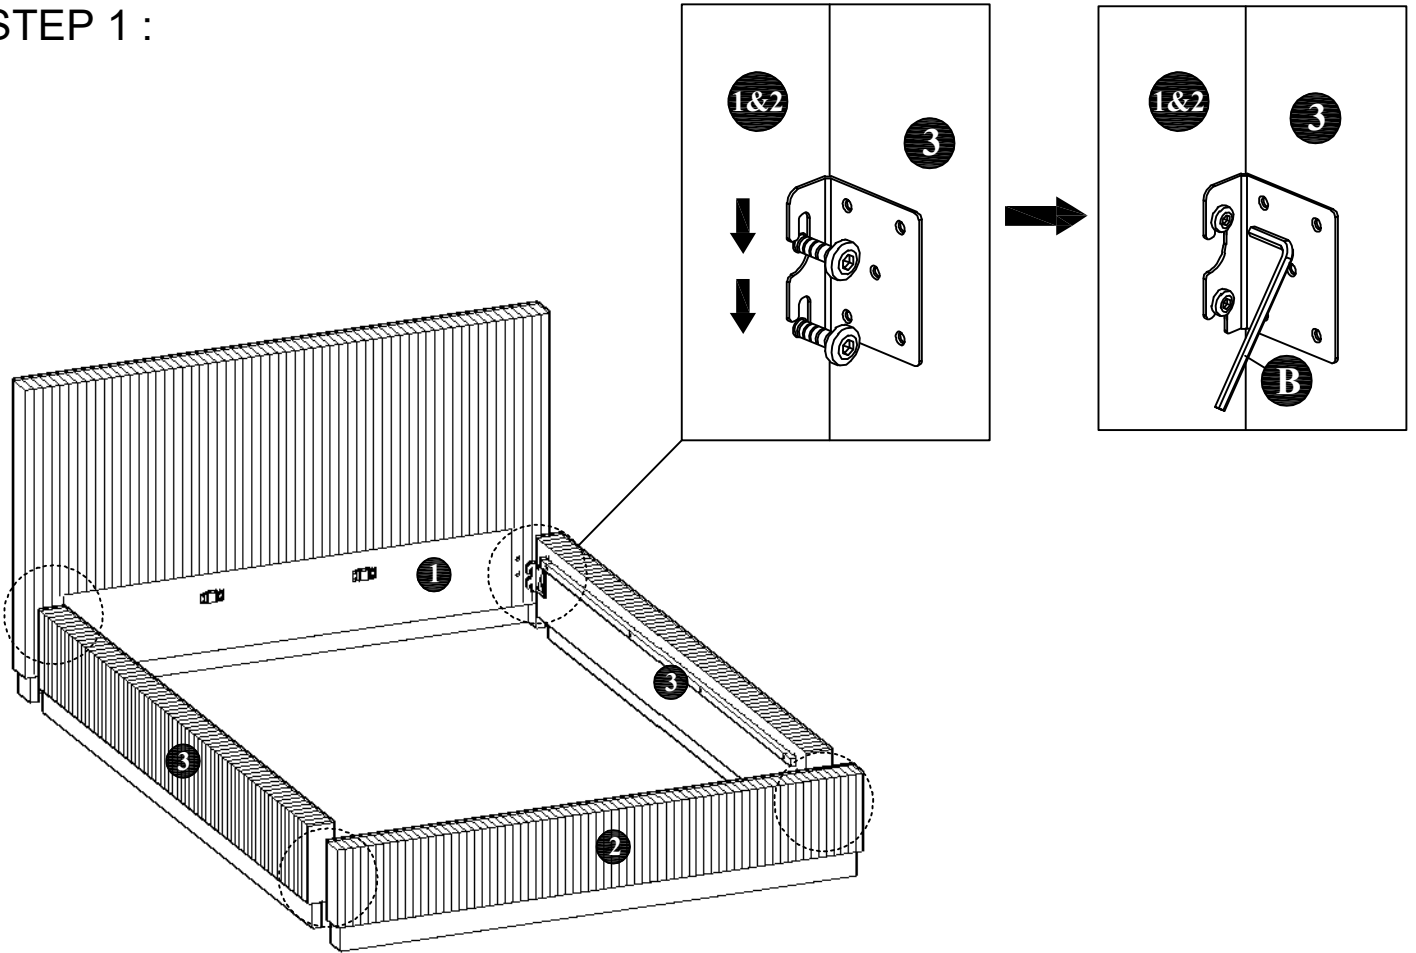

ASSEMBLY INSTRUCTIONS

MODEL : BD732-FS

COMPONENT

Headboard - 1 pc.  ①	Footboard - 1 pc.  ②	Side Rail - 2 pcs.  ③	Center Rail - 1 pc.  ④	Center Leg - 3 pcs.  ⑤	Slats - 13 pcs.(1set)  ⑥
--	---	--	---	---	--

HARDWARE

Allen Key M4 (Long Ball Head) - 1 pc.  A	Allen Key M5 - 1 pc.  B	JCBC Bolt M6 x 40mm - 12 pcs.  C	Wood Screw M4 x 20mm - 4 pcs.  D	Wood Screw M4 x 25mm - 12 pcs.  E
--	---	---	---	--

ASSEMBLY INSTRUCTIONS

STEP 1 :

STEP 2 :

ASSEMBLY INSTRUCTIONS

STEP 3 :

STEP 4 :

ASSEMBLY INSTRUCTIONS

COMPLETE VIEW

IMPORTANT