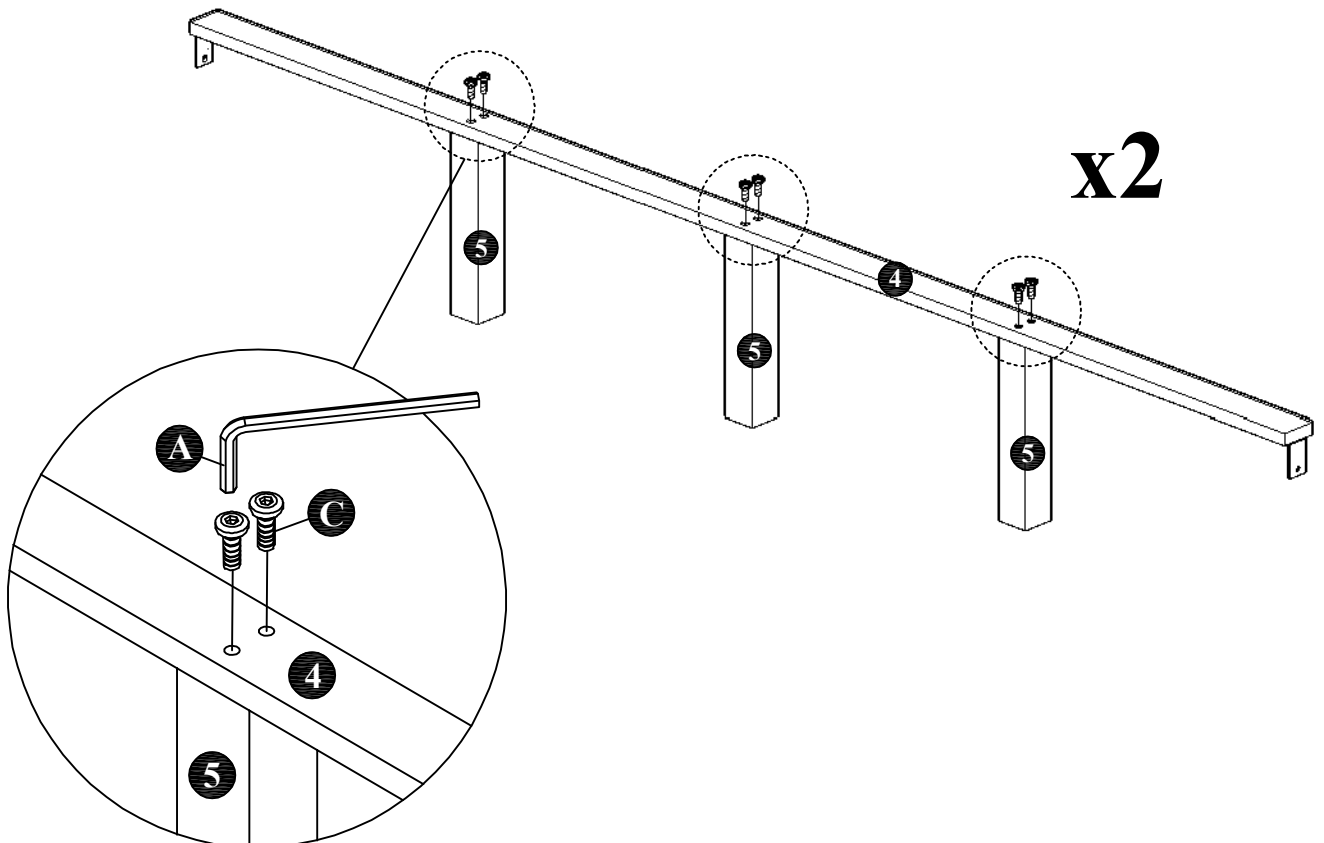

ASSEMBLY INSTRUCTIONS

MODEL : BD732-FS

COMPONENT

Headboard - 1 pc.  ①	Footboard - 1 pc.  ②	Side Rail - 2 pcs.  ③	Center Rail - 1 pc.  ④	Center Leg - 3 pcs.  ⑤	Slats - 13 pcs.(1set)  ⑥
--	---	--	---	---	--

HARDWARE

Allen Key M4 (Long Ball Head) - 1 pc.  A	Allen Key M5 - 1 pc.  B	JCBC Bolt M6 x 40mm - 12 pcs.  C	Wood Screw M4 x 20mm - 4 pcs.  D	Wood Screw M4 x 25mm - 12 pcs.  E
--	---	---	---	--

ASSEMBLY INSTRUCTIONS

STEP 1 :

STEP 2 :

ASSEMBLY INSTRUCTIONS

STEP 3 :

STEP 4 :

ASSEMBLY INSTRUCTIONS

COMPLETE VIEW

IMPORTANT