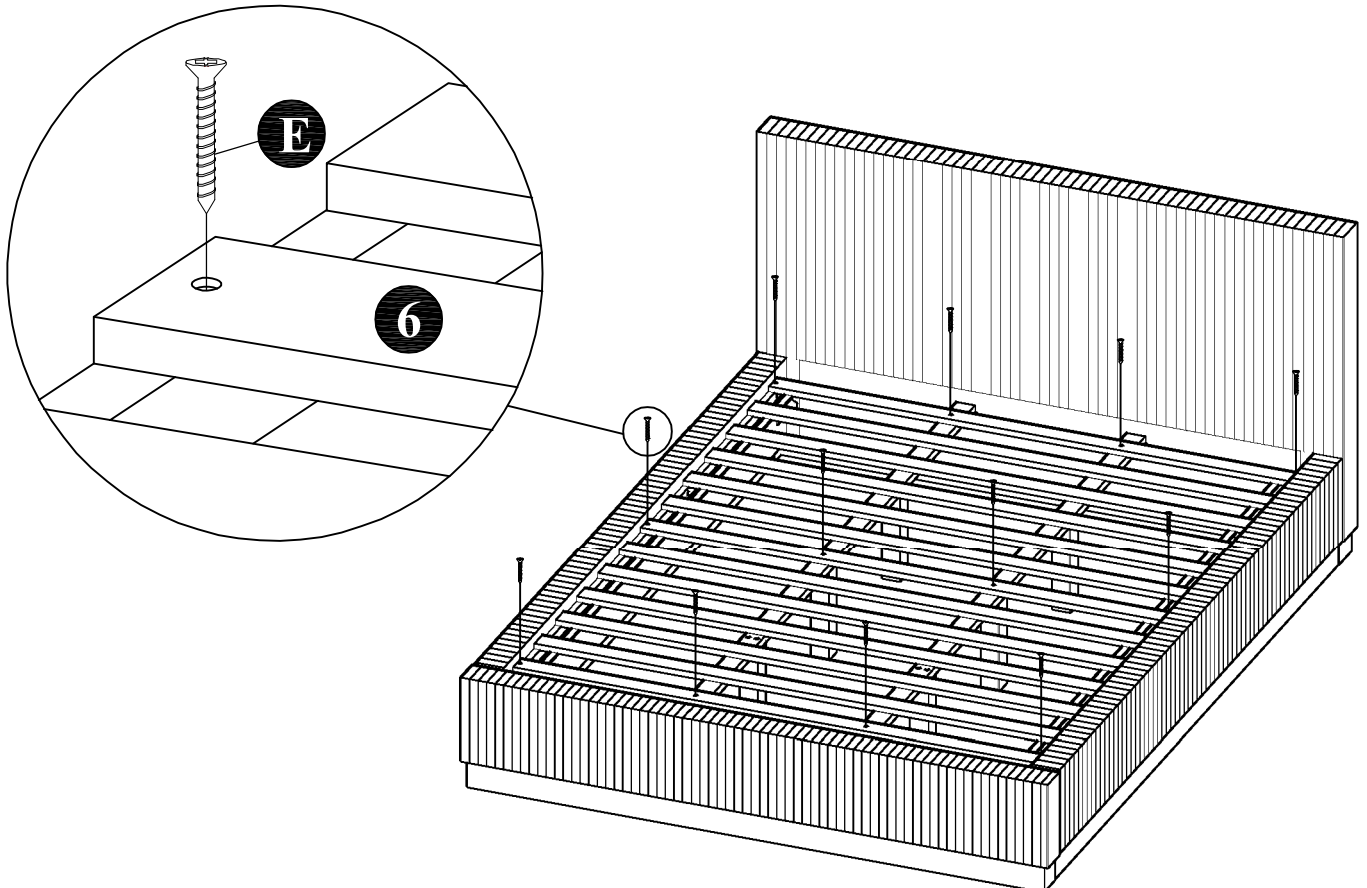

ASSEMBLY INSTRUCTIONS

MODEL : BD732-FS

COMPONENT

Headboard - 1 pc.  ①	Footboard - 1 pc.  ②	Side Rail - 2 pcs.  ③	Center Rail - 1 pc.  ④	Center Leg - 3 pcs.  ⑤	Slats - 13 pcs.(1set)  ⑥
--	---	--	---	---	--

HARDWARE

Allen Key M4 (Long Ball Head) - 1 pc.  A	Allen Key M5 - 1 pc.  B	JCBC Bolt M6 x 40mm - 12 pcs.  C	Wood Screw M4 x 20mm - 4 pcs.  D	Wood Screw M4 x 25mm - 12 pcs.  E
--	---	---	---	--

ASSEMBLY INSTRUCTIONS

STEP 1 :

STEP 2 :

ASSEMBLY INSTRUCTIONS

STEP 3 :

STEP 4 :

ASSEMBLY INSTRUCTIONS

COMPLETE VIEW

IMPORTANT