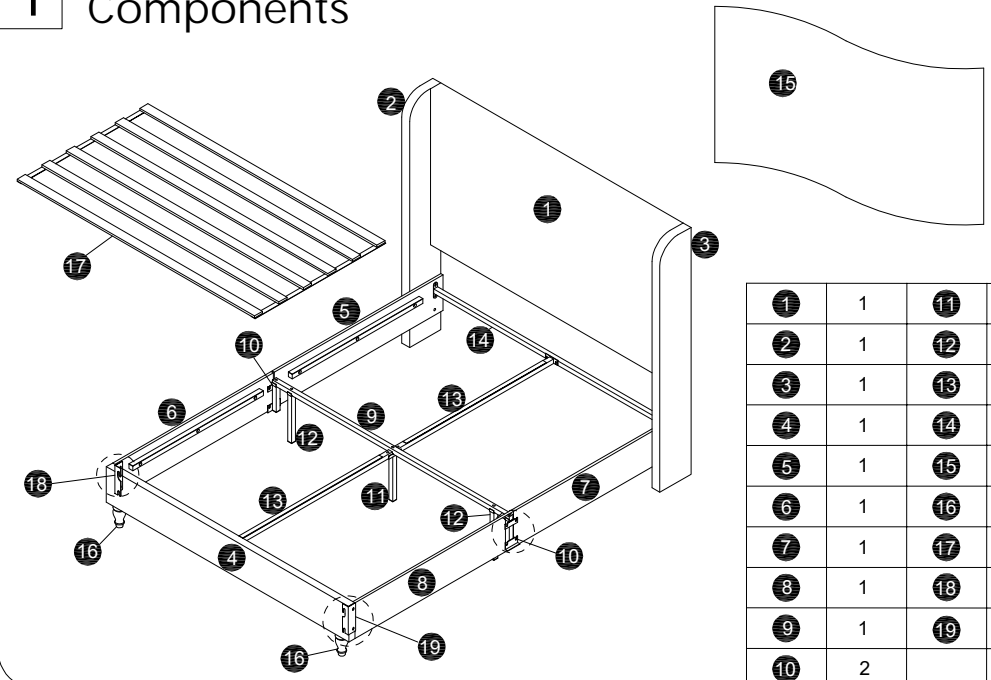

Installation & Assembly

When replacement request , please tell us
Component Alphabet and Model Number.

Weight Limit: 1000 LBS / 454 KG

A		M8x18	X12
B		M8x35	X16
C		M8x45	X1
D		D5mm	X1

1 Components

1	1	11	1
2	1	12	2
3	1	13	2
4	1	14	1
5	1	15	1
6	1	16	2
7	1	17	2
8	1	18	1
9	1	19	1
10	2		

2

X4

⚠ Do not completely tighten the BOLTS A, leave half of the thread exposed.

3

X4

100%

4

5