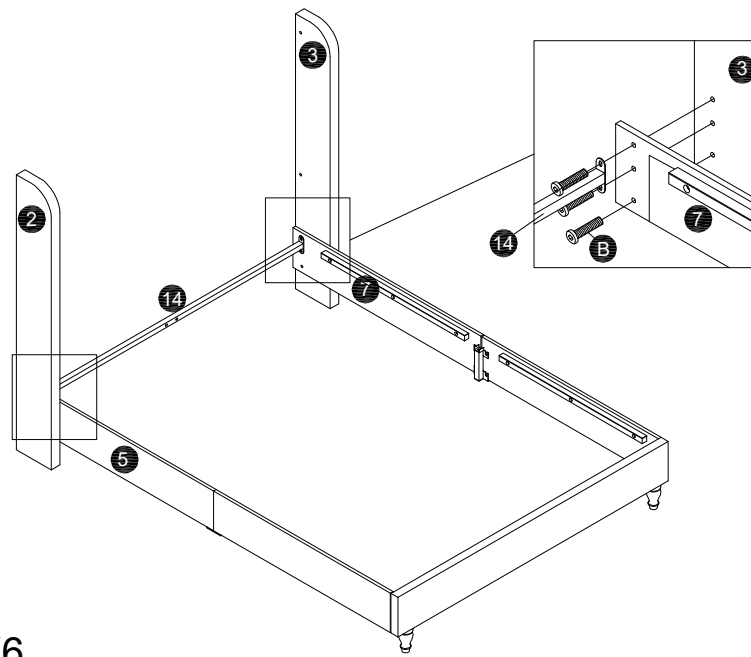

Installation & Assembly

When replacement request , please tell us
Component Alphabet and Model Number.

Weight Limit: 1000 LBS / 454 KG

A		M8x18	X12
B		M8x35	X16
C		M8x45	X1
D		D5mm	X1

1 Components

1	1	11	1
2	1	12	2
3	1	13	2
4	1	14	1
5	1	15	1
6	1	16	2
7	1	17	2
8	1	18	1
9	1	19	1
10	2		

2

X4

⚠ Do not completely tighten the BOLTS A, leave half of the thread exposed.

3

X4

100%

4

5