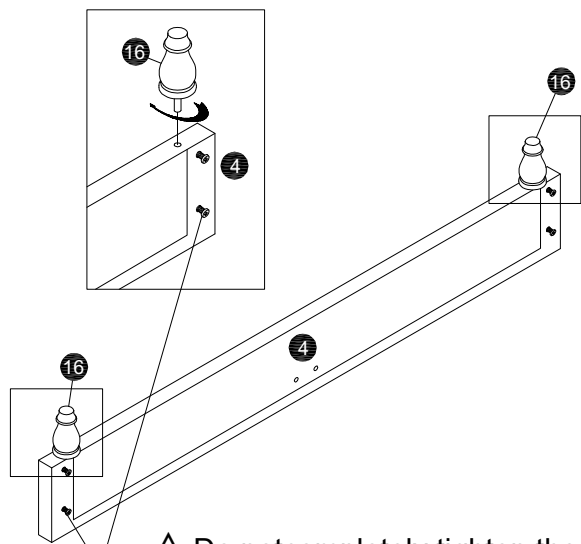

Installation & Assembly

When replacement request , please tell us
Component Alphabet and Model Number.

Weight Limit: 1000 LBS / 454 KG

A		M8x18	X12
B		M8x35	X16
C		M8x45	X1
D		D5mm	X1

1 Components

1	1	11	1
2	1	12	2
3	1	13	2
4	1	14	1
5	1	15	1
6	1	16	2
7	1	17	2
8	1	18	1
9	1	19	1
10	2		

2

X4

⚠ Do not completely tighten the BOLTS A, leave half of the thread exposed.

3

X4

100%

4

5