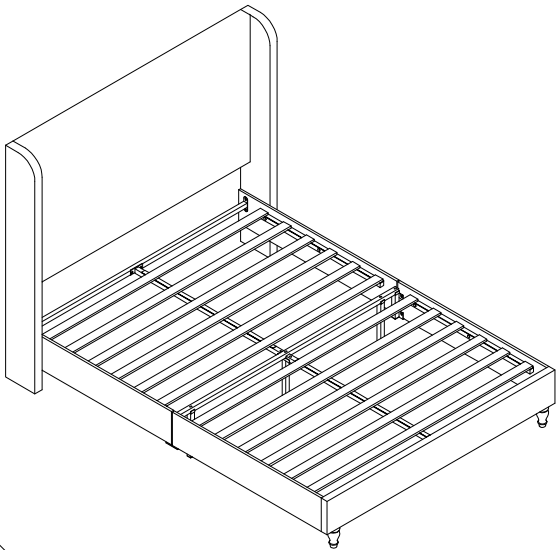

Installation & Assembly

When replacement request , please tell us
Component Alphabet and Model Number.

Weight Limit: 1000 LBS / 454 KG

A		M8x18	X12
B		M8x35	X16
C		M8x45	X1
D		D5mm	X1

1 Components

1	1	11	1
2	1	12	2
3	1	13	2
4	1	14	1
5	1	15	1
6	1	16	2
7	1	17	2
8	1	18	1
9	1	19	1
10	2		

2

X4

⚠ Do not completely tighten the BOLTS A, leave half of the thread exposed.

3

X4

100%

4

5