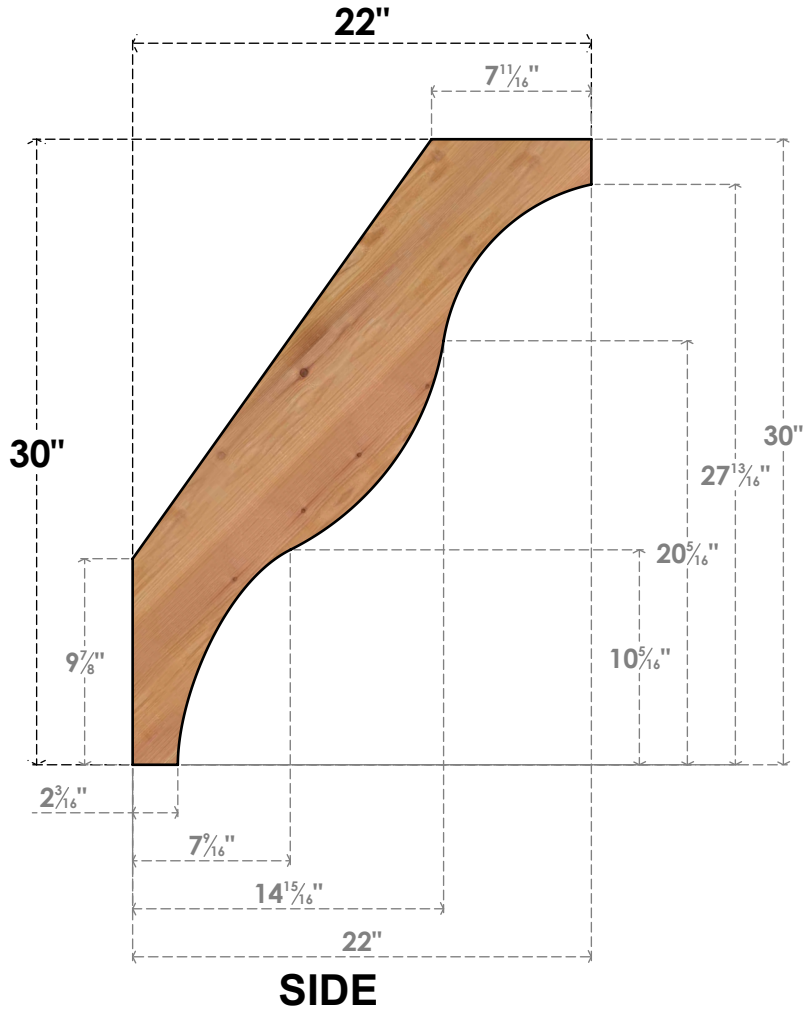

BRC04X22X30FST00SWR

3 1/2"W X 22"D X 30"H FUNSTON SMOOTH BRACE, WESTERN RED CEDAR

EKENA MILLWORK
 2300 WEST MAIN ST.
 CLARKSVILLE, TX 75426
 TOLL FREE: 866-607-0453
 WWW.EKENAMILLWORK.COM

NOTES

1. INSTALLATION TO BE COMPLETED IN ACCORDANCE WITH MANUFACTURER'S SPECIFICATIONS.
2. DRAWING MAY NOT BE TO SCALE
3. THIS DRAWING IS INTENDED FOR DESIGN AND PLANNING PURPOSES ONLY.
4. ALL INFORMATION CONTAINED HEREIN WAS CURRENT AT THE TIME OF DEVELOPMENT BUT MUST BE REVIEWED AND APPROVED BY THE PRODUCT MANUFACTURER TO BE CONSIDERED ACCURATE.
5. PRODUCTS ARE NOT KILN DRIED. THIS ITEM IS UNIQUE AND WILL CONTAIN THE NATURAL VARIATIONS THAT THE WOOD SPECIES OFFERS. THIS MAY RESULT IN VARIATIONS UP TO 1/4"