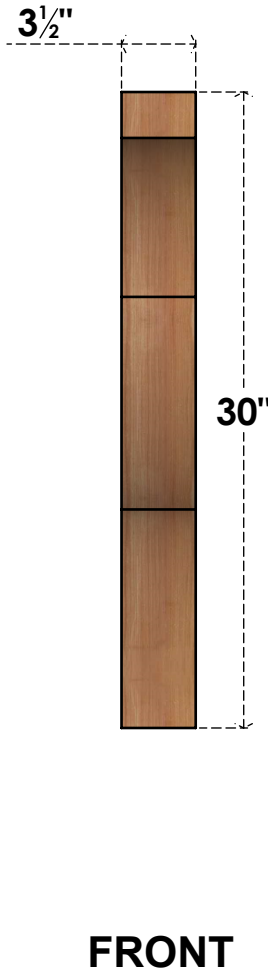

BRC04X22X30FST00SWR

3 1/2"W X 22"D X 30"H FUNSTON SMOOTH BRACE, WESTERN RED CEDAR

EKENA MILLWORK
 2300 WEST MAIN ST.
 CLARKSVILLE, TX 75426
 TOLL FREE: 866-607-0453
 WWW.EKENAMILLWORK.COM

NOTES

1. INSTALLATION TO BE COMPLETED IN ACCORDANCE WITH MANUFACTURER'S SPECIFICATIONS.
2. DRAWING MAY NOT BE TO SCALE
3. THIS DRAWING IS INTENDED FOR DESIGN AND PLANNING PURPOSES ONLY.
4. ALL INFORMATION CONTAINED HEREIN WAS CURRENT AT THE TIME OF DEVELOPMENT BUT MUST BE REVIEWED AND APPROVED BY THE PRODUCT MANUFACTURER TO BE CONSIDERED ACCURATE.
5. PRODUCTS ARE NOT KILN DRIED. THIS ITEM IS UNIQUE AND WILL CONTAIN THE NATURAL VARIATIONS THAT THE WOOD SPECIES OFFERS. THIS MAY RESULT IN VARIATIONS UP TO 1/4"