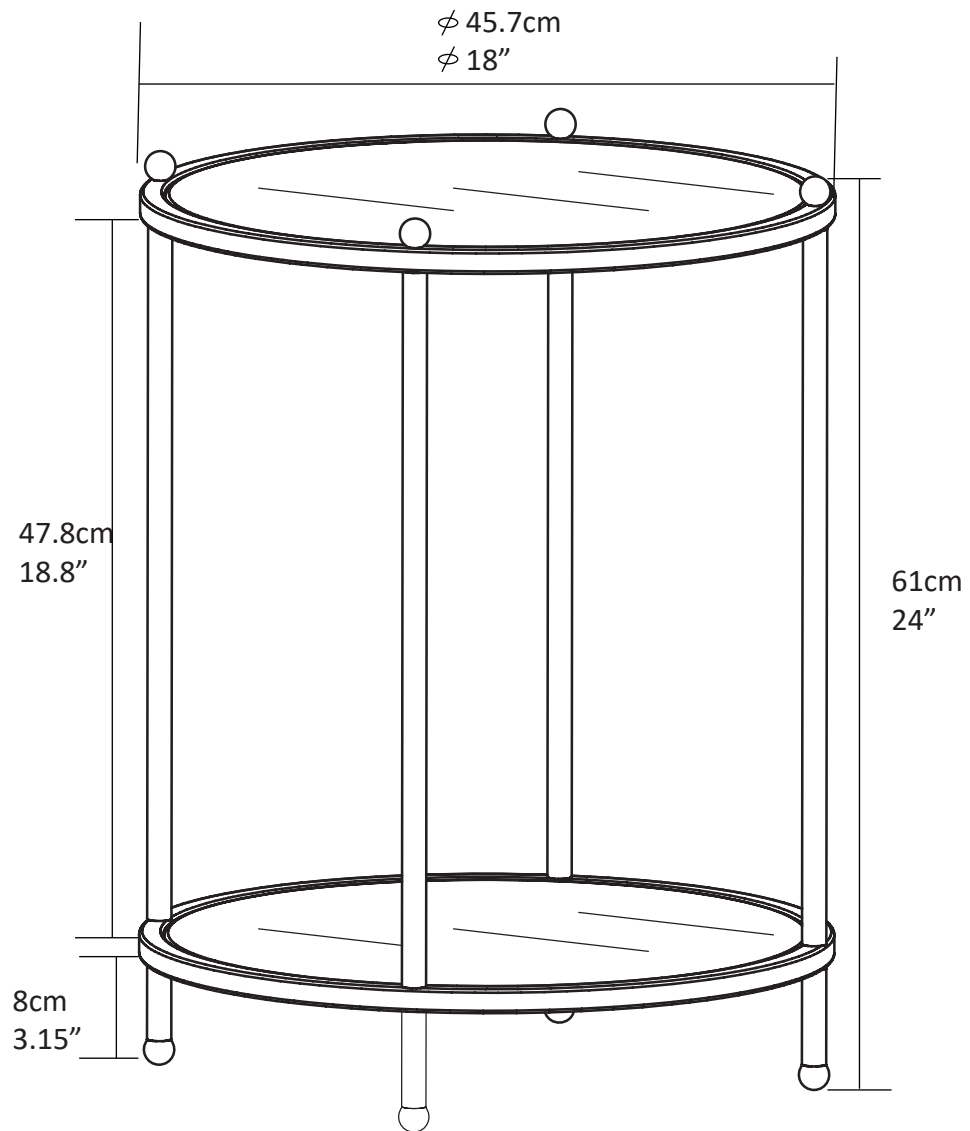

## Product size chart

**N.W. 14.18 lbs**

**Weight Capacity : each shelf 22 lbs**