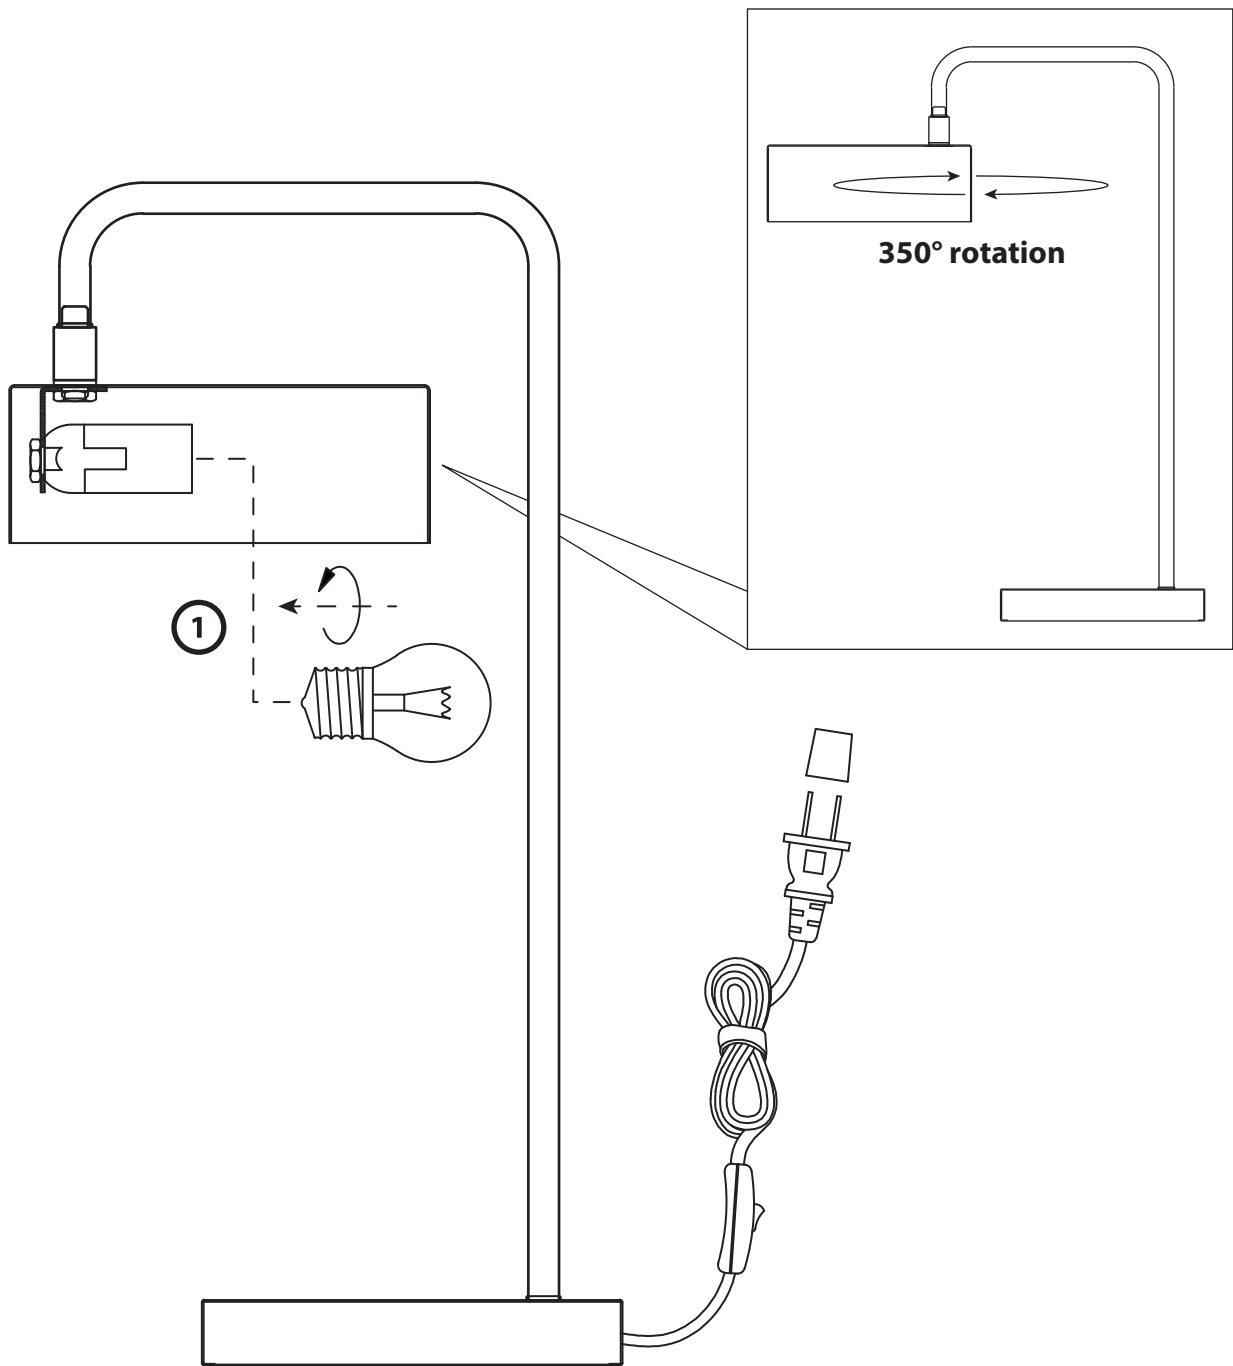

Desk Lamp

Assembly Instructions
Instrucciones De Asamblea
Instructions d'Assemblée

CAUTION

For indoor use only. Keep out of reach of children and animals. Place on flat surface and away from flammable materials. Never operate this appliance if it has a damaged cord, plug or cable. Keep cord away from heated and/or damp areas. Use 25 WATT max. (or LED equivalent), Type A E26 Bulb only.

Do not over tighten.
Do not use power tools to assemble.