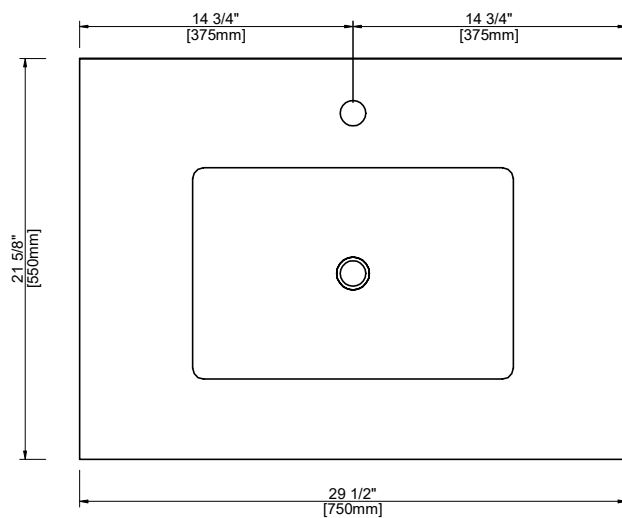

Dimensions

FRONT VIEW

LEFT SIDE VIEW

PLAN VIEW

RIGHT SIDE VIEW

COUNTERTOP PLAN VIEW

RIGHT SIDE VIEW

size:740x545x560mm