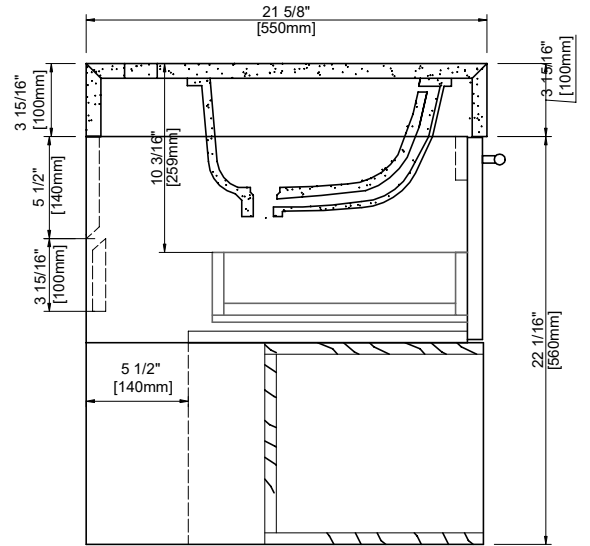

Dimensions

FRONT VIEW

LEFT SIDE VIEW

PLAN VIEW

RIGHT SIDE VIEW

COUNTERTOP PLAN VIEW

RIGHT SIDE VIEW

size:740x545x560mm