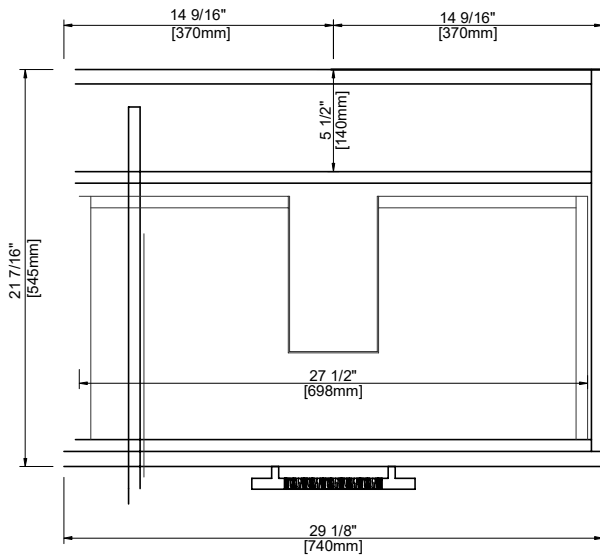

Dimensions

FRONT VIEW

LEFT SIDE VIEW

PLAN VIEW

RIGHT SIDE VIEW

COUNTERTOP PLAN VIEW

RIGHT SIDE VIEW

size:740x545x560mm