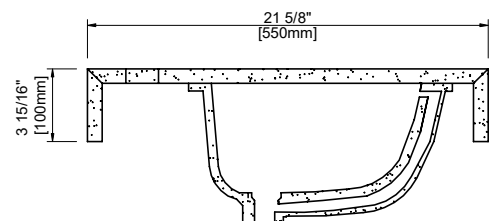

Dimensions

FRONT VIEW

LEFT SIDE VIEW

PLAN VIEW

RIGHT SIDE VIEW

COUNTERTOP PLAN VIEW

RIGHT SIDE VIEW

size:740x545x560mm