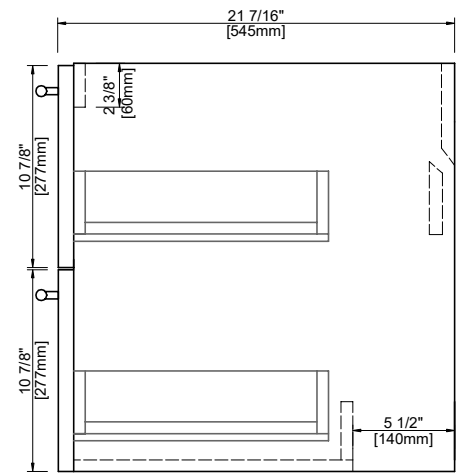

Dimensions

FRONT VIEW

LEFT SIDE VIEW

PLAN VIEW

RIGHT SIDE VIEW

COUNTERTOP PLAN VIEW

RIGHT SIDE VIEW

size:740x545x560mm