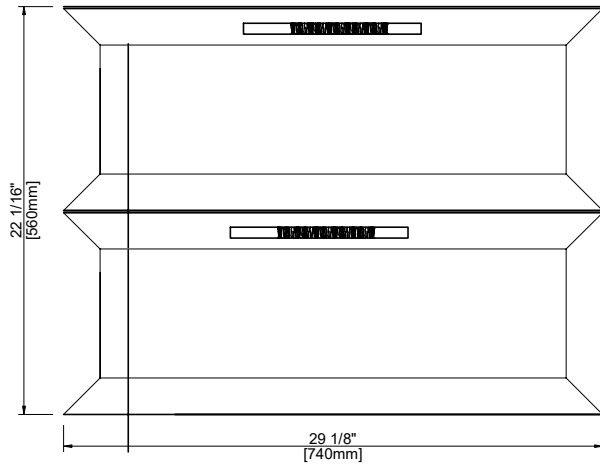

Dimensions

FRONT VIEW

LEFT SIDE VIEW

PLAN VIEW

RIGHT SIDE VIEW

COUNTERTOP PLAN VIEW

RIGHT SIDE VIEW

size:740x545x560mm