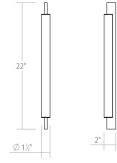

Project:

Keel LED Bath Bar Spec Sheet

SKU: 3831.25 Learn more at:
<https://sonnemanlight.com/keel-led-bath-bar>

Description: A classically minimalist approach to functionality with its architectural sleekness. Keel's Bath Bar is dramatically functional and modern. In addition to this Bath Bar, Keel is also available as a free-standing [Floor Lamp](#), suspended as a [Pendant](#), and wall-mounted as a [Wall Lamp](#). These crisply intersecting forms bring multiple lighting applications to the task with architectural precision.

Type #:

Dimensions

Height:	1.5"
Width:	22"
Extends:	2.25"
Minimum Extension:	2.25"
Maximum Extension:	2.25"
Size:	22"
Canopy/Backplate/Base Width:	22
Canopy/Backplate/Base Height:	1.5

Electrical Specs

Bulb(s) Included?:	Yes
Bulb 1 Type:	Integral LED
Bulb Quantity:	1
Input Voltage:	120VAC
Wattage:	11
Initial Lumens:	1150
Delivered Lumens:	800
Color Temperature:	3000K
CRI:	90
Power Supply Type:	Driver
Power Supply Quantity:	1
Power Supply Location:	Remote
Dimming Type:	TRIAC/ELV
Bulb Max Wattage:	11

Installation

Installation:	Licensed electrician required
Installation Orientation:	Any Orientation

Shipping

Carton 1 L x W x H:	26" X 6" X 6"
Carton 1 Gross Weight:	2 LBS

Shade

Shade 1 Material:	Optical Acrylic
-------------------	-----------------