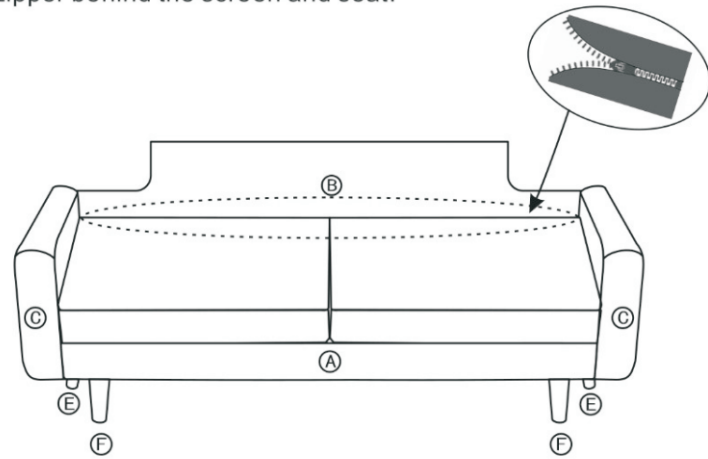

H*2
8*50mm

I*2
8*19mm

J*1
M5

STEP 1:

STEP 2:

Take out all the parts in the box, and exhaust the compressed screen package to make it naturally fluffy and pat the bag, the effect will be better if it is exposed to the sun.

STEP 7:

STEP 8:

Lift up the sofa, adjust it to the front, and pull the zipper behind the screen and seat.

STEP 9: