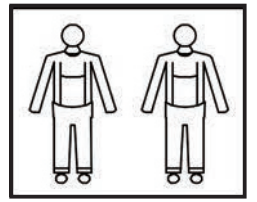

ASSEMBLY INSTRUCTION

A*1