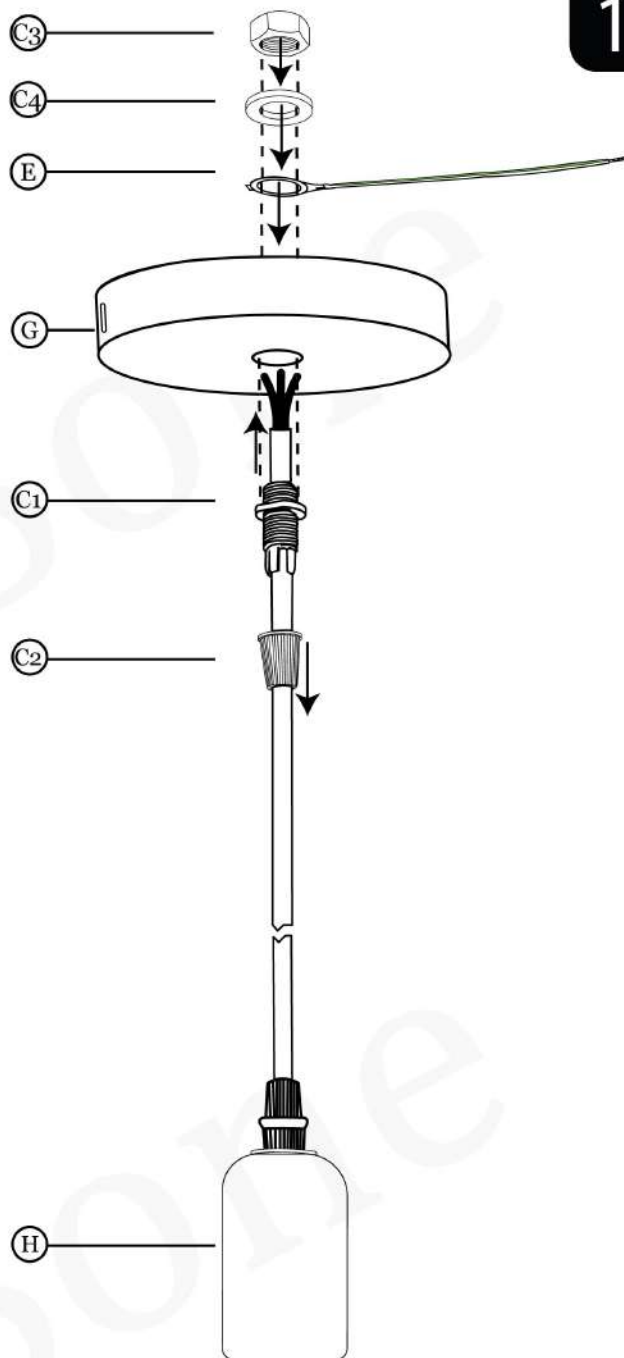

LEDsone
220V-240V~50Hz

RoHS

LEDSONE'S PENDANT LAMP ASSEMBLING INSTRUCTION

Accessories Figure

x1Pcs

A

x2Pcs

B

x1Pcs

H

LEDsone
220V-240V~50Hz

RoHS

LEDSONE'S PENDANT LAMP ASSEMBLING INSTRUCTION

European Cord Colour	
	Blue- Neutral
	Green- Earth
	Brown- Line

North America Cord Colour	
	Black- Line
	Green- Earth
	White- Neutral