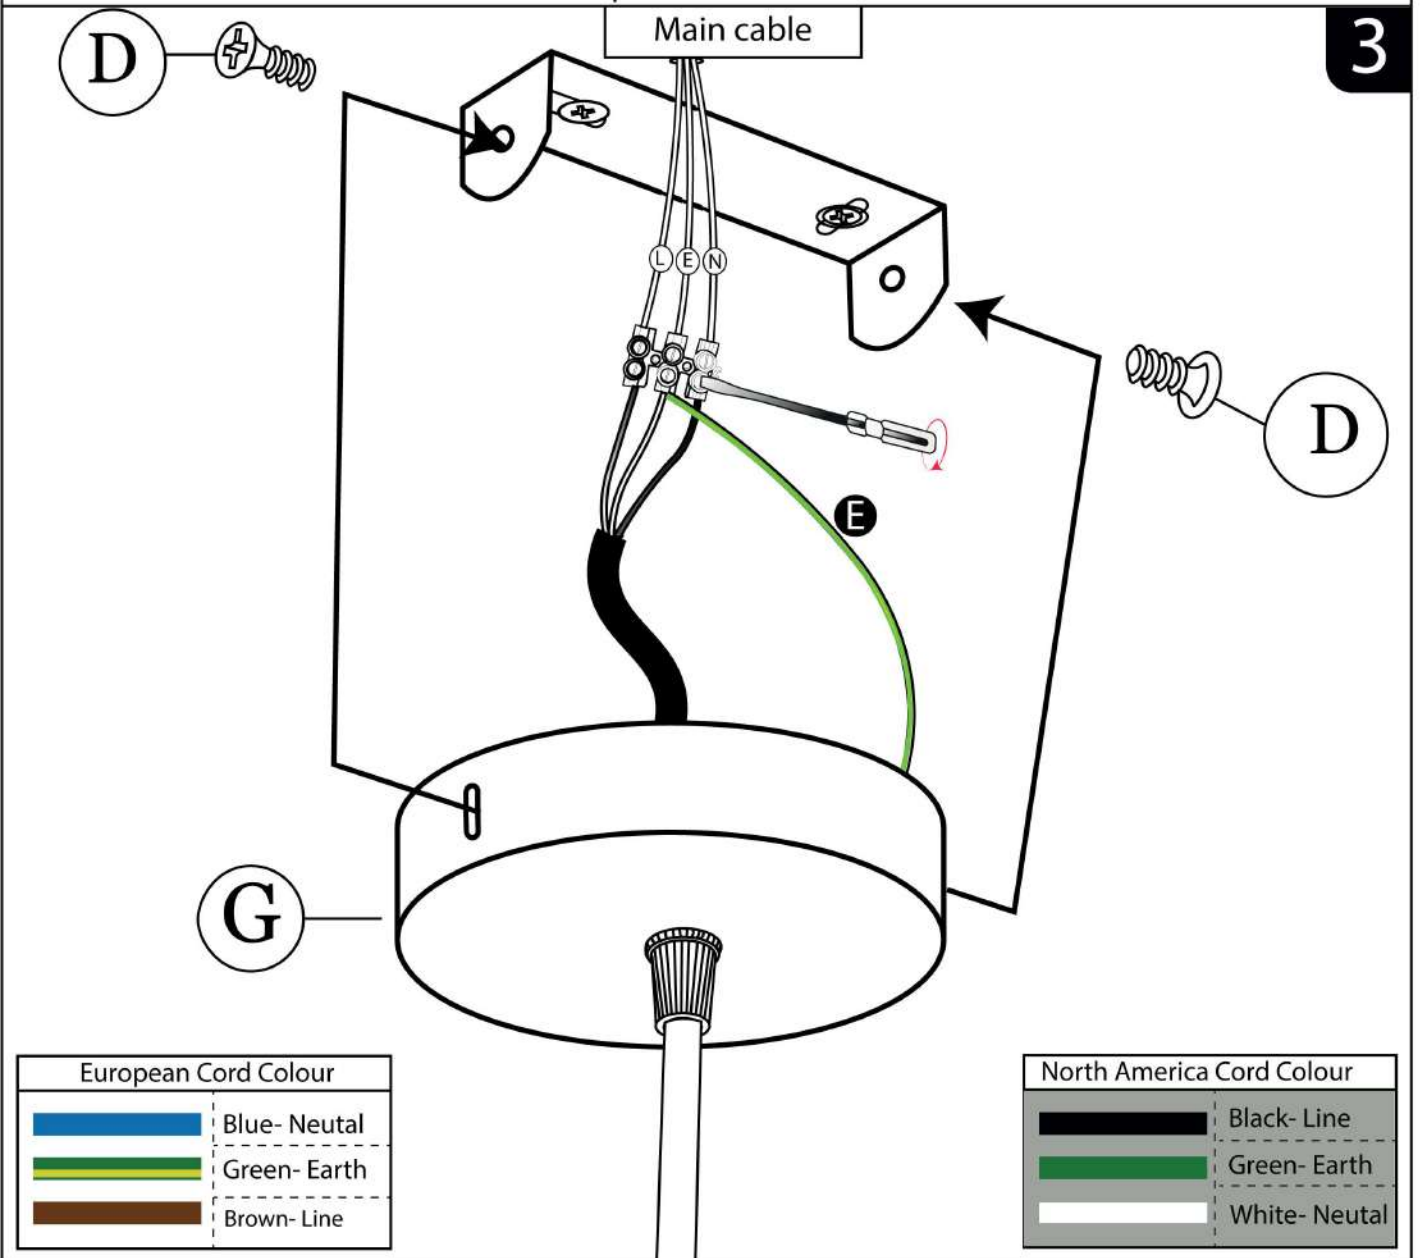

LEDsone
220V-240V~50Hz

RoHS

LEDSONE'S PENDANT LAMP ASSEMBLING INSTRUCTION

Accessories Figure

x1Pcs

A

x2Pcs

B

x1Pcs

H

LEDsone
220V-240V~50Hz

RoHS

LEDSONE'S PENDANT LAMP ASSEMBLING INSTRUCTION

European Cord Colour	
	Blue- Neutral
	Green- Earth
	Brown- Line

North America Cord Colour	
	Black- Line
	Green- Earth
	White- Neutral