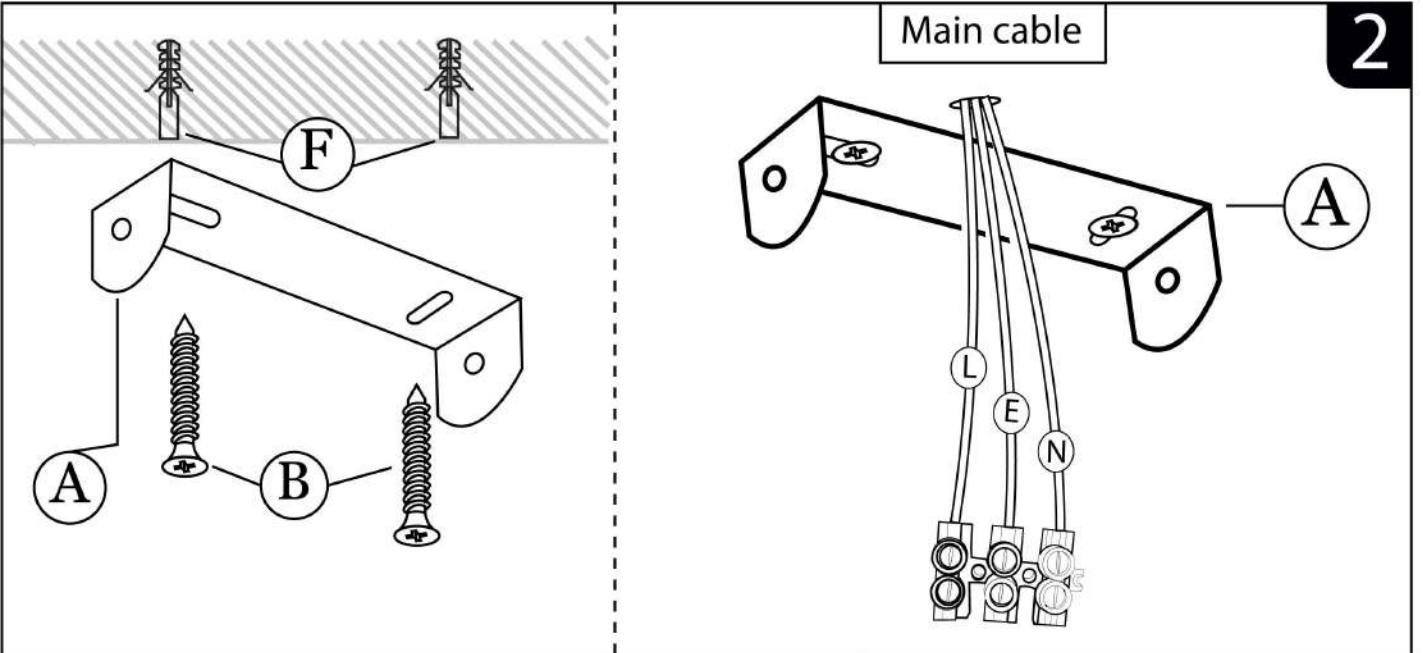

x1Pcs

H

LEDsone
220V-240V~50Hz

RoHS

LEDSONE'S PENDANT LAMP ASSEMBLING INSTRUCTION

European Cord Colour	
	Blue- Neutral
	Green- Earth
	Brown- Line

North America Cord Colour	
	Black- Line
	Green- Earth
	White- Neutral