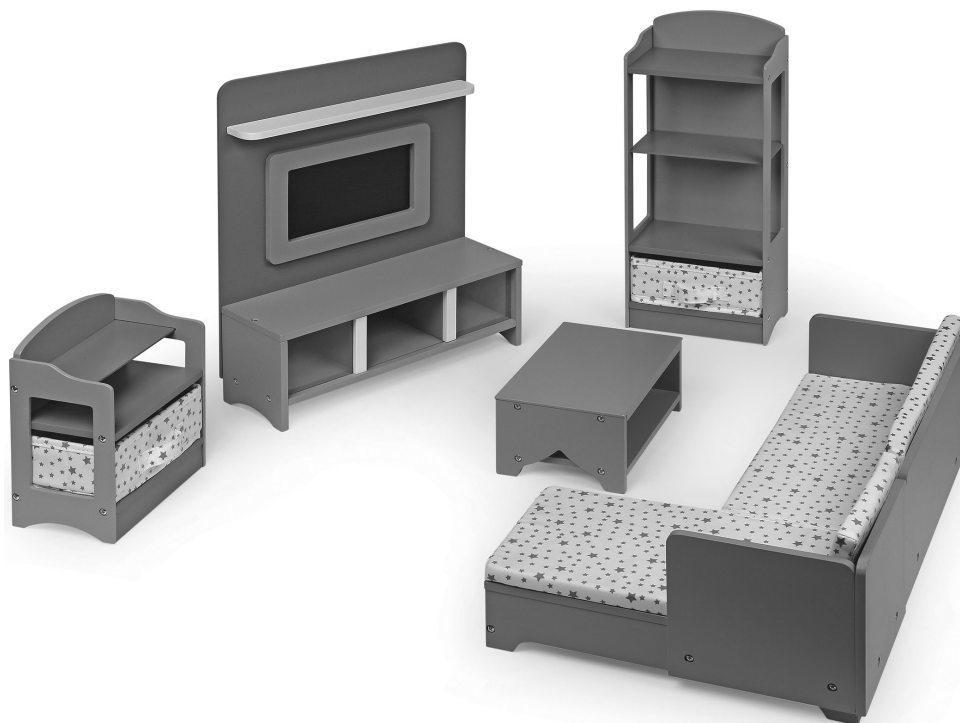

Media Room Furniture Set for 18 inch Dolls

Assembly and Use Instructions. Adult Assembly Required.
Read all instructions before use. This manual is part of the product
and must be saved for future reference.

MODEL NUMBER*:

12024 -

Gray/White

VERSION CODE*:

1.0/0518/TG

** Model and Version numbers are needed
if replacement parts are requested*

FOR REPLACEMENT PARTS:
<http://www.badgerbasket.com/parts>

Badger Basket, PO Box 227, Edgar, WI 54426-0227 USA • **Web:** www.badgerbasket.com
U.S. Based Customer Service Toll-Free (Mon-Thurs 7:00 AM-4:00 PM CST): 1-800-236-1310
Phone: 715-352-2311 • **Fax:** 715-352-3163