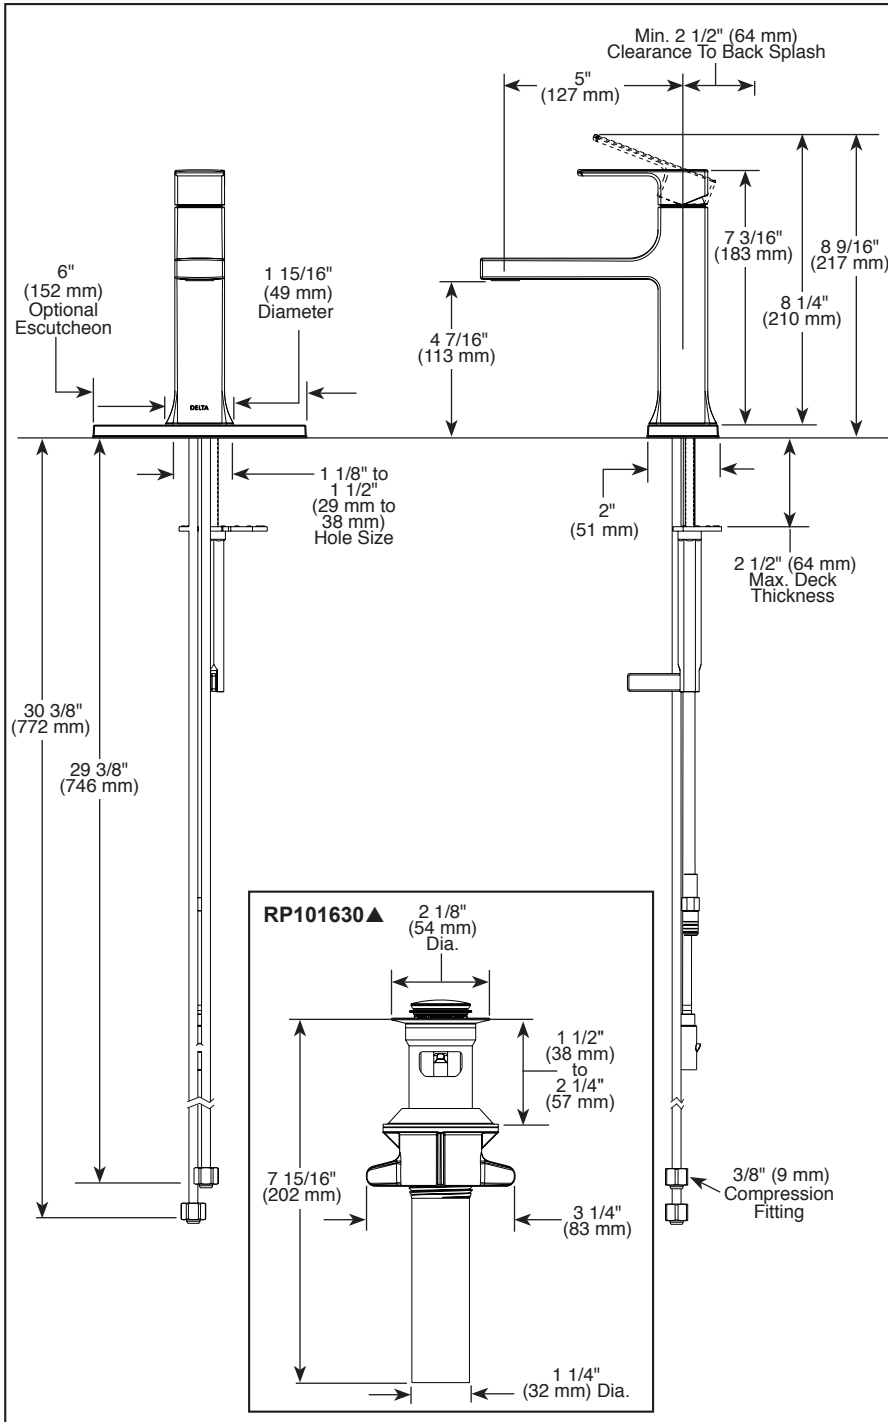

WARRANTY

- Parts and Finish - Lifetime limited warranty; or for commercial purchasers, 10 years for multi-family residential (apartments and condominiums) and 5 years for all other commercial uses, in each case from the date the product is received by the original purchaser or their authorized representative (installation contractor, etc.).
- Please go to www.deltafaucet.com for the complete details of our limited warranty.