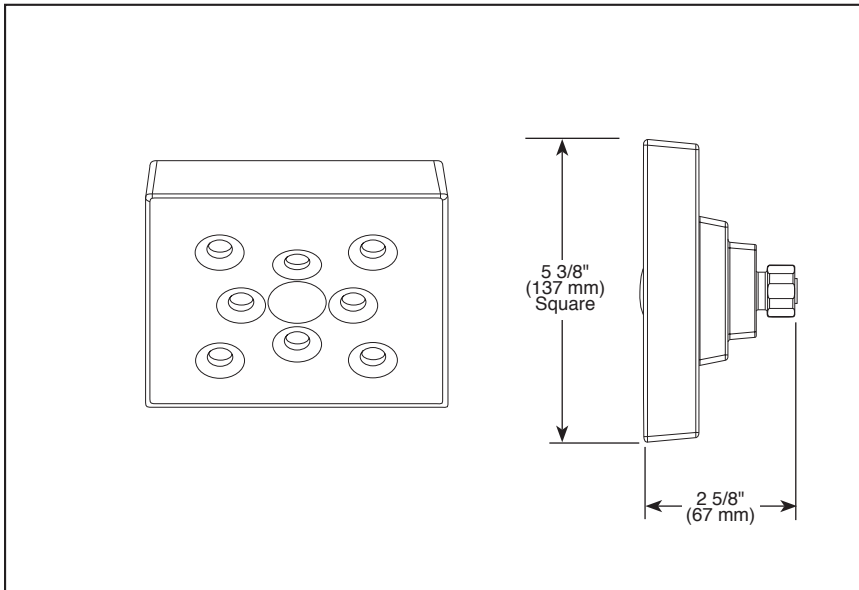

COMPLIES WITH:

- ASME A112.18.1 / CSA B125.1
- EPA WaterSense®

▲ Designate proper finish suffix