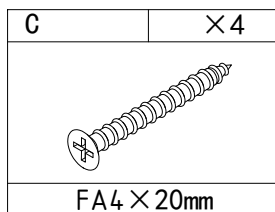

ASSEMBLY INSTRUCTIONS

Item NO.: DS230159

1

2

Note: Pull out the two side drawers and assemble the stoppers "E", don't slide the drawers into the table top right now, please continue the step 3.

3

4

5