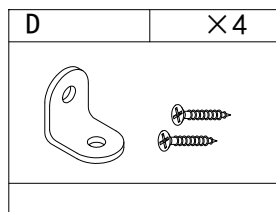

ASSEMBLY INSTRUCTIONS

Item NO.: DS230159

1

2

Note: Pull out the two side drawers and assemble the stoppers "E", don't slide the drawers into the table top right now, please continue the step 3.

3

4

5