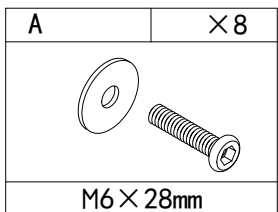

ASSEMBLY INSTRUCTIONS

Item NO.: DS230159

1

2

Note: Pull out the two side drawers and assemble the stoppers "E", don't slide the drawers into the table top right now, please continue the step 3.

3

4

5