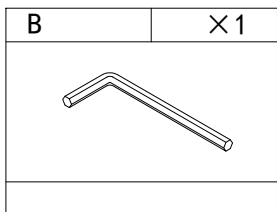

ASSEMBLY INSTRUCTIONS

Item NO.: DS230159

1

2

Note: Pull out the two side drawers and assemble the stoppers "E", don't slide the drawers into the table top right now, please continue the step 3.

3

4

5