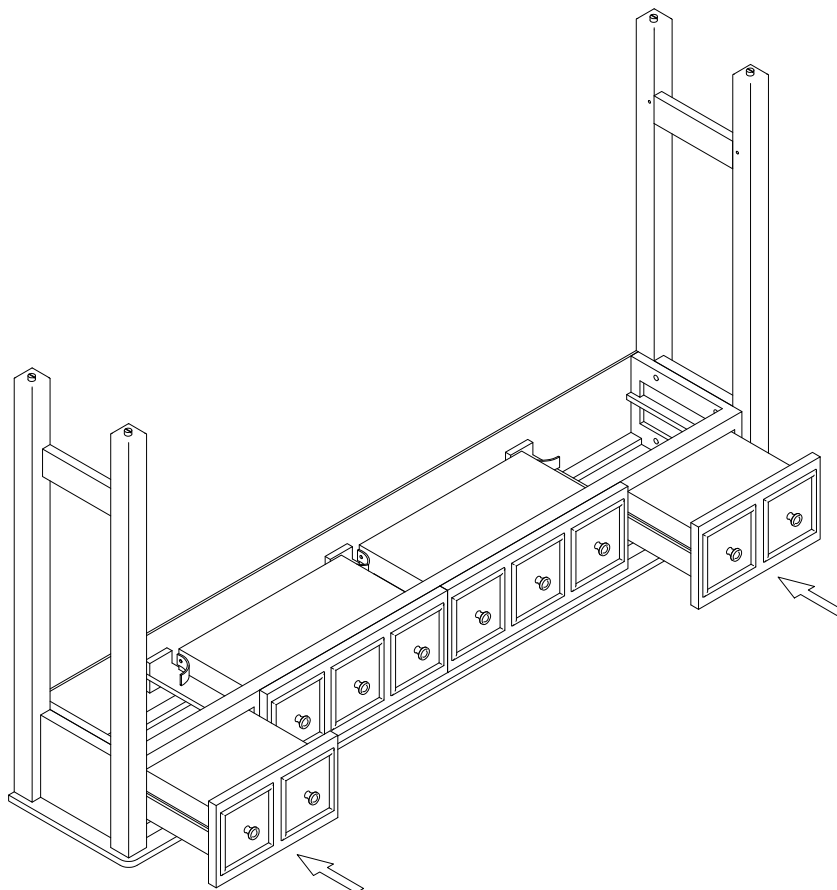

ASSEMBLY INSTRUCTIONS

Item NO.: DS230159

1

2

Note: Pull out the two side drawers and assemble the stoppers "E", don't slide the drawers into the table top right now, please continue the step 3.

3

4

5