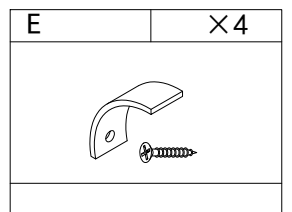

ASSEMBLY INSTRUCTIONS

Item NO.: DS230159

1

2

Note: Pull out the two side drawers and assemble the stoppers "E", don't slide the drawers into the table top right now, please continue the step 3.

3

4

5