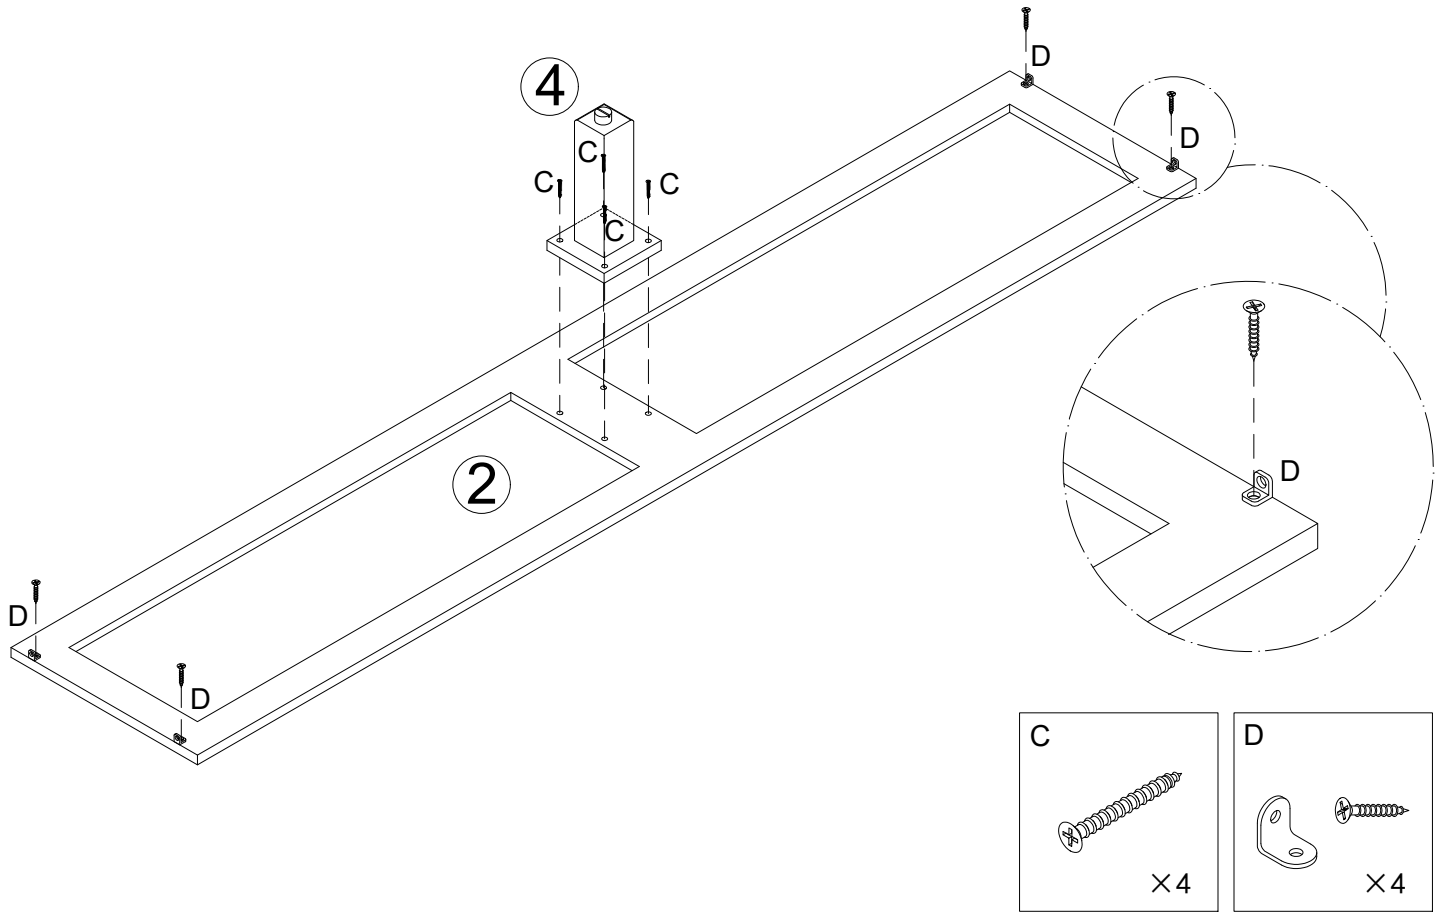

ASSEMBLY INSTRUCTIONS

Item NO.: DS230159

1

2

Note: Pull out the two side drawers and assemble the stoppers "E", don't slide the drawers into the table top right now, please continue the step 3.

3

4

5