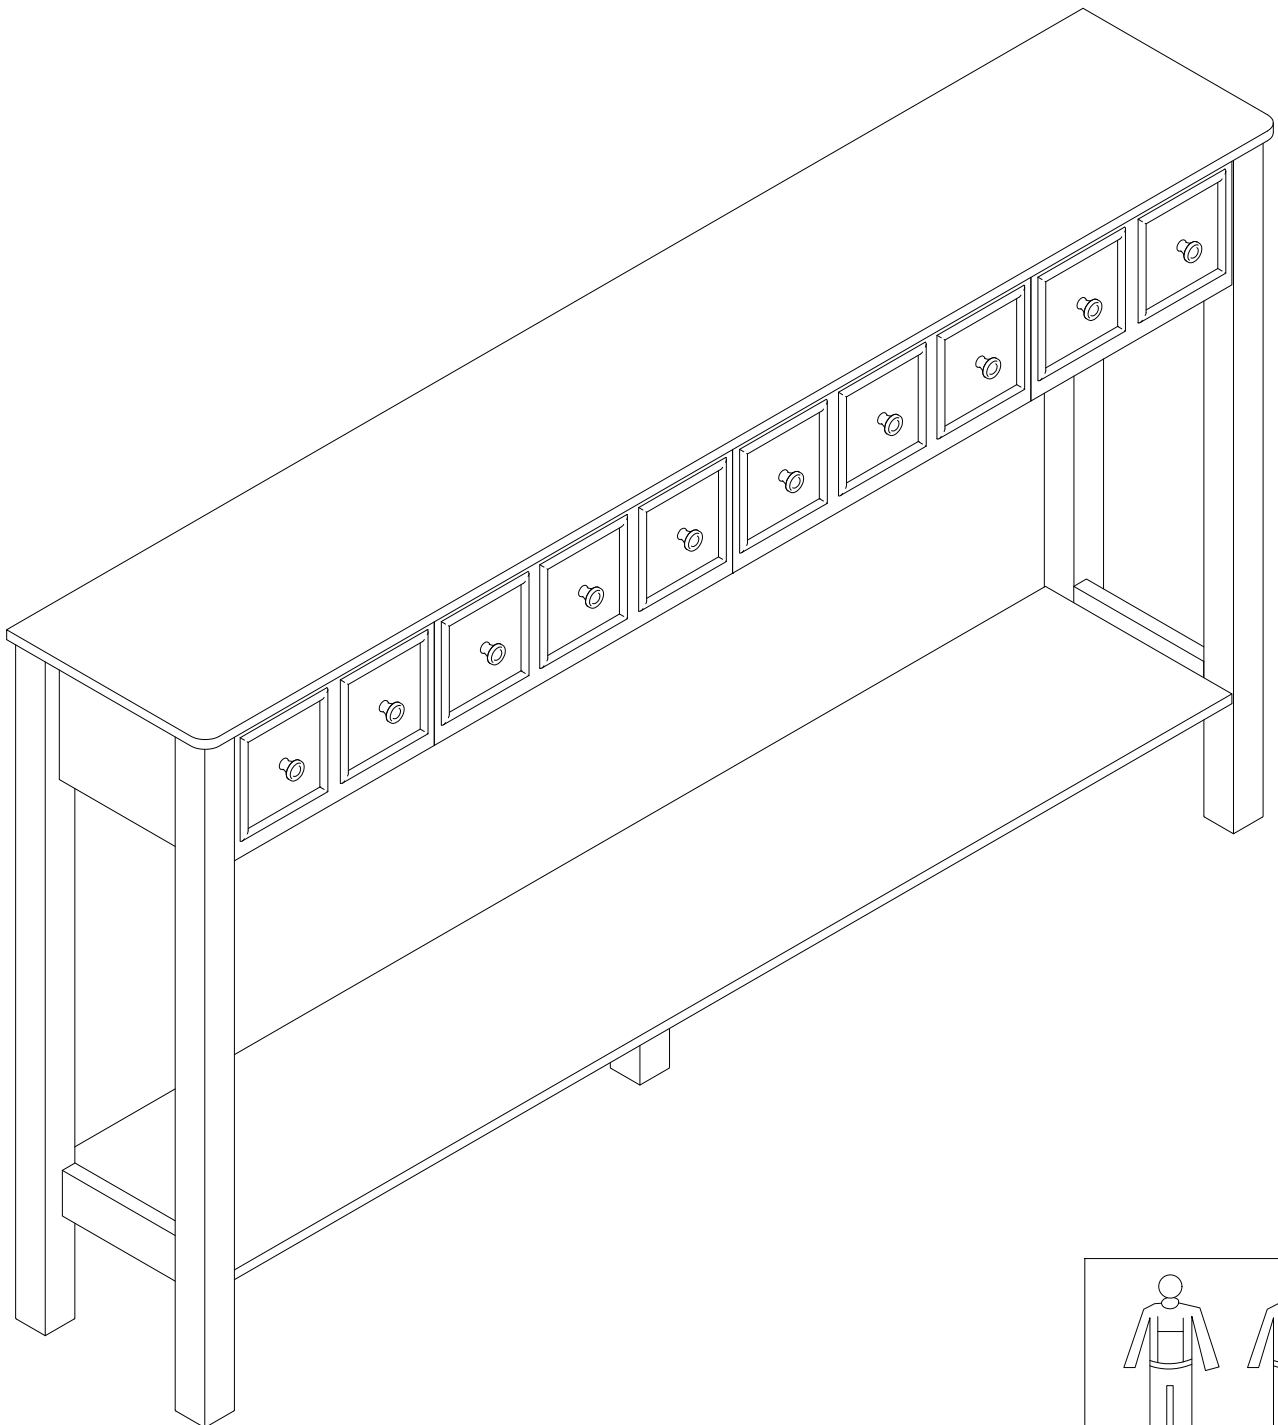

ASSEMBLY INSTRUCTIONS

Item NO.: DS230159

1

2

Note: Pull out the two side drawers and assemble the stoppers "E", don't slide the drawers into the table top right now, please continue the step 3.

3

4

5