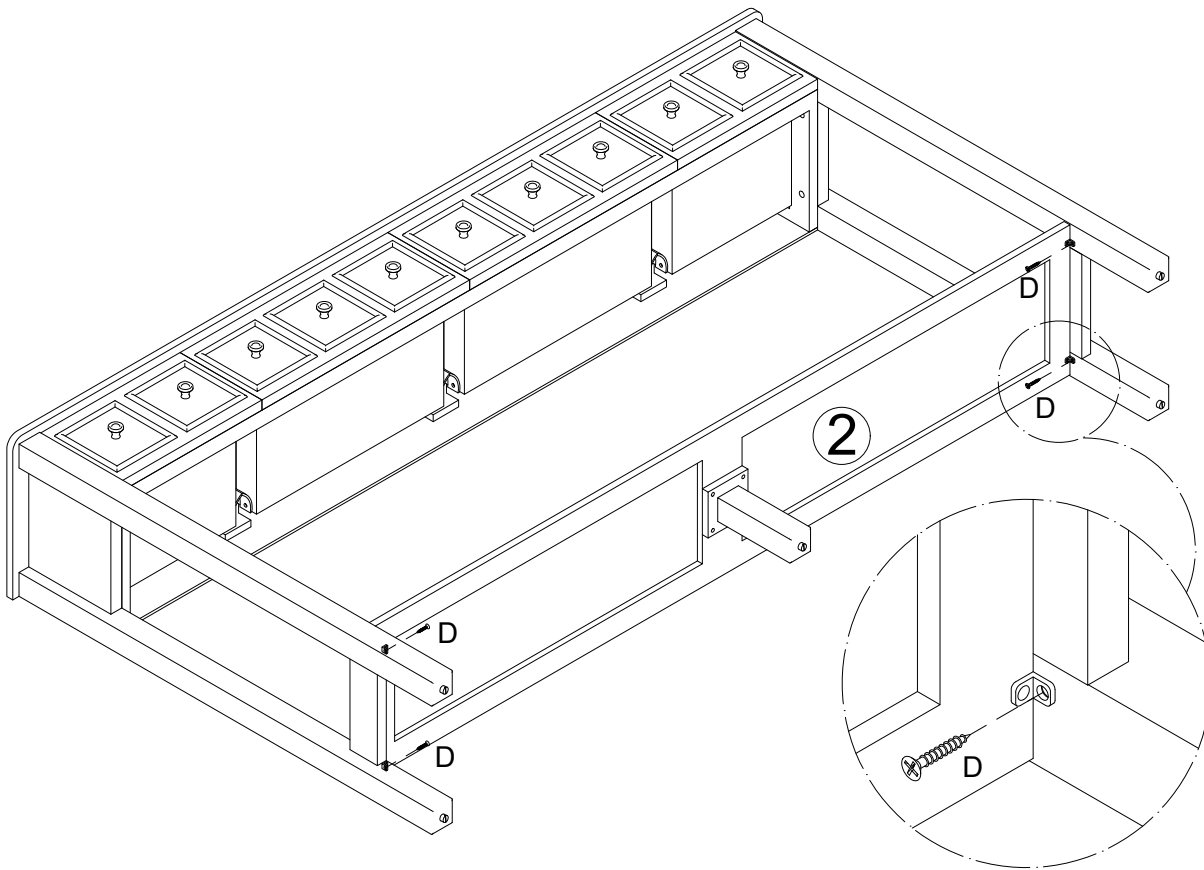

ASSEMBLY INSTRUCTIONS

Item NO.: DS230159

1

2

Note: Pull out the two side drawers and assemble the stoppers "E", don't slide the drawers into the table top right now, please continue the step 3.

3

4

5