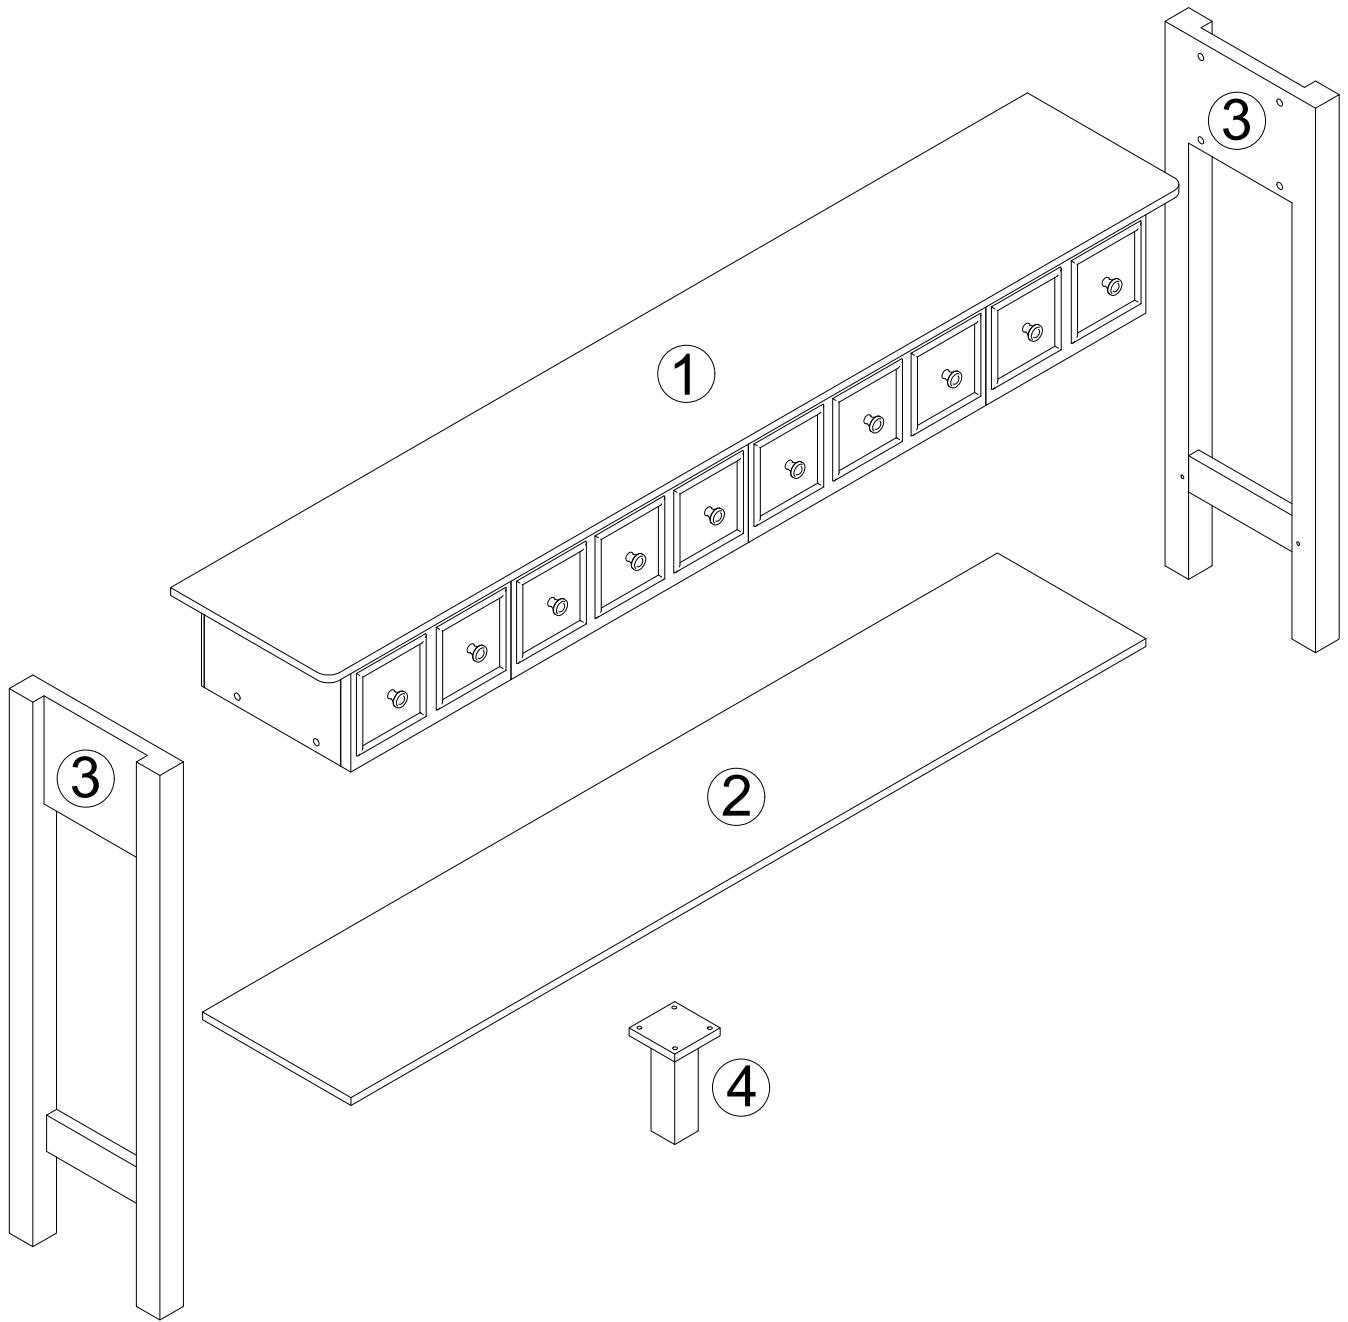

ASSEMBLY INSTRUCTIONS

Item NO.: DS230159

1

2

Note: Pull out the two side drawers and assemble the stoppers "E", don't slide the drawers into the table top right now, please continue the step 3.

3

4

5