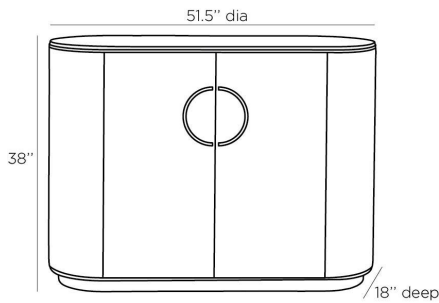

ARTERIOS

LANETTE CABINET

2024
Ebony

This capsule-shaped storage piece features an ivory leather paneling trimmed with a prominent stitch detail bisecting the cabinet face. Two doors with curved antique brass handles unite to create a circular centerpiece. The doors open to reveal a shelf and a plush suede-lined, press-to-open drawer with soft-close glides. The top and bottom of this piece are offset with ebony oak wood for a striking contrast of tones and textures. Wood will vary.

APPEARANCE

Materials	Leather, Leather, Oak Wood, Brass
Finishes	Ivory, Ivory, Ebony, Antique Brass
Finish Will Vary	Yes
Top Coat/Sealant	Yes

DIMENSIONS

Overall	W: 51.5 in x D: 18 in x H: 38 in
Foot Print	W: 51.5 in x D: 18 in
Door	W: 16 in x H: 35 in
Drawer Interior	W: 29 in x D: 13 in x H: 3.5 in
Shelf	W: 34 in x D: 15 in
Diagonal Dimensions	W: 42 in

SHIPPING

Shipping Requirements	Special Handling Required
Product Weight	186.0 lbs
Gross Weight 1	342.6 lbs
Shipping Box 1	W: 50.0 in x D: 25.0 in x H: 59.0 in

ADDITIONAL INFO

Shelf Count	2
-------------	---