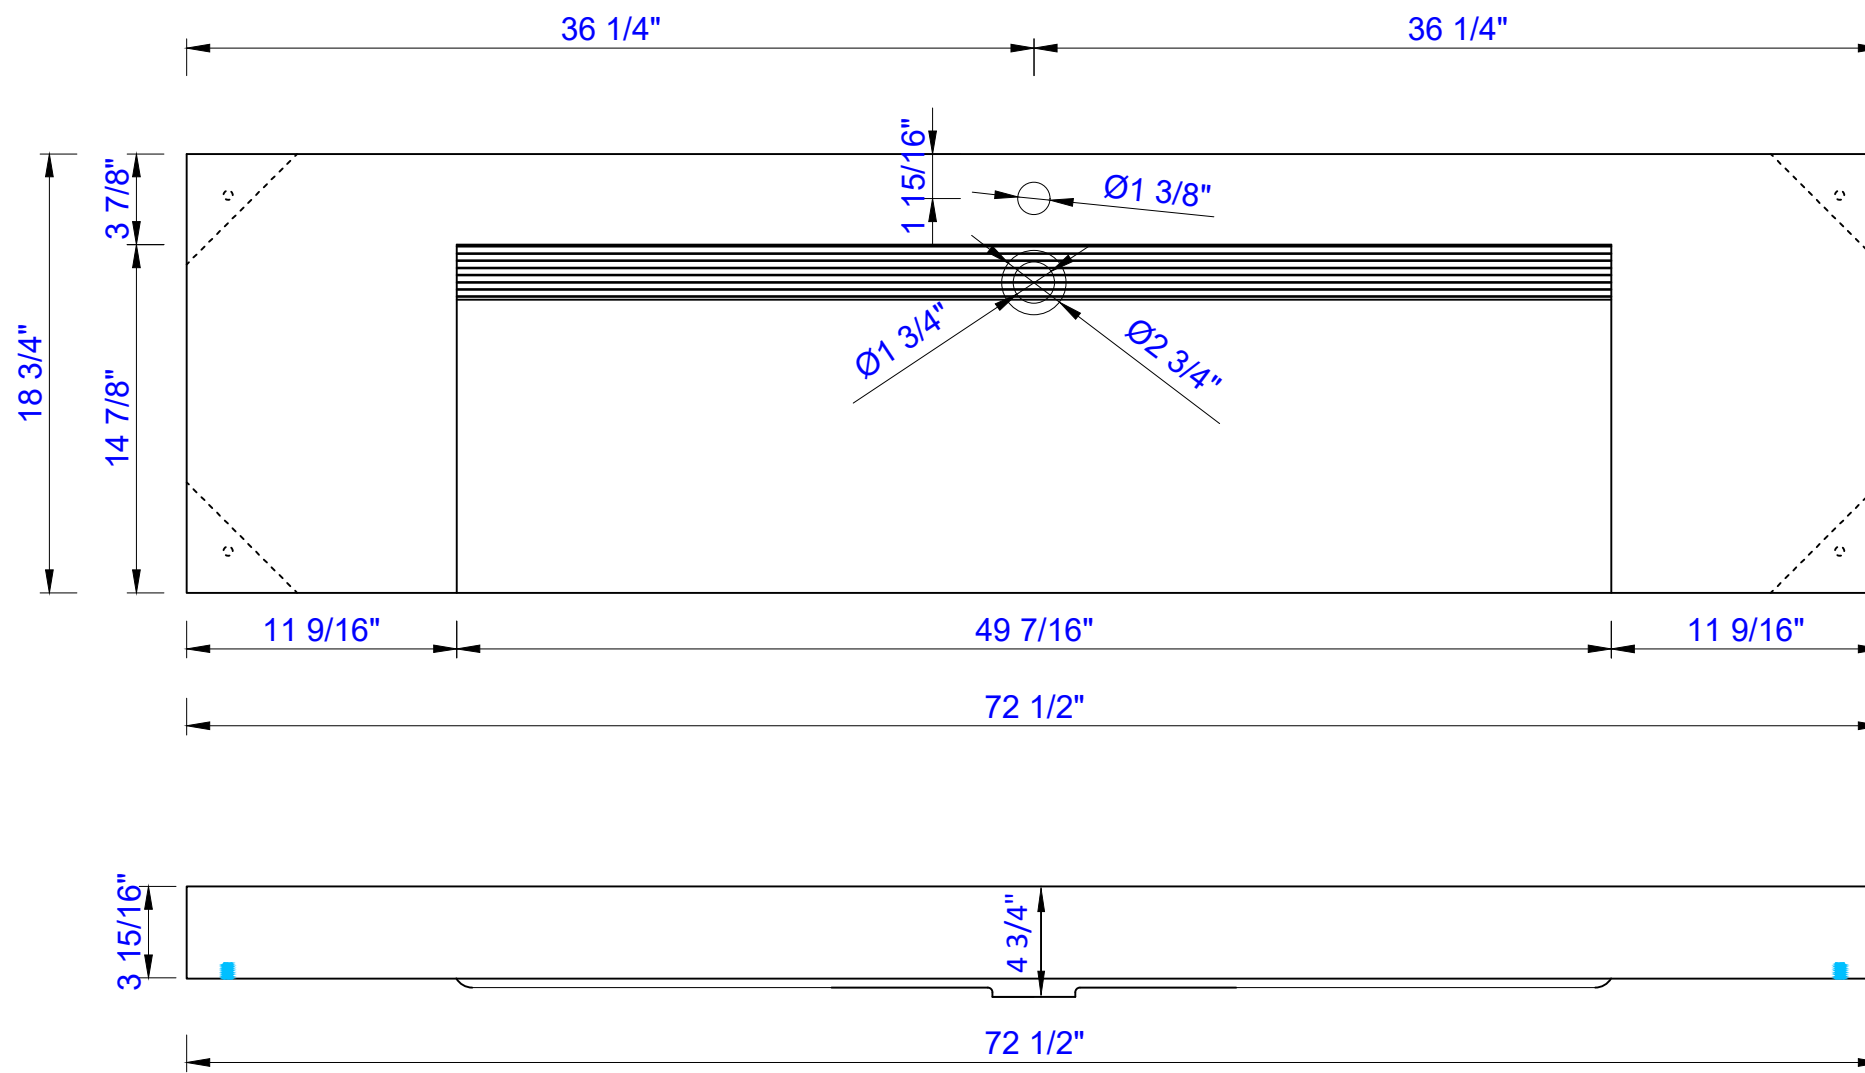

72.5" Vanity Top
 Diagrams with Dimensions
 page 01 of 01

1842mm Vanity Top
 Diagrams with Dimensions
 page 01 of 01