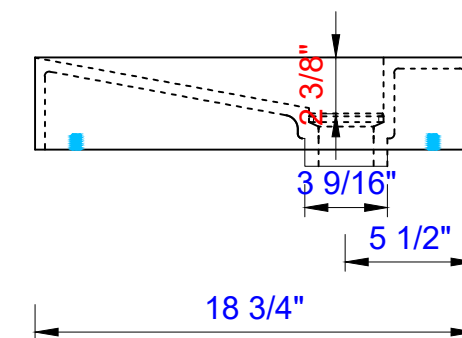

72.5" Vanity Top
 Diagrams with Dimensions
 page 01 of 01

1842mm Vanity Top
 Diagrams with Dimensions
 page 01 of 01