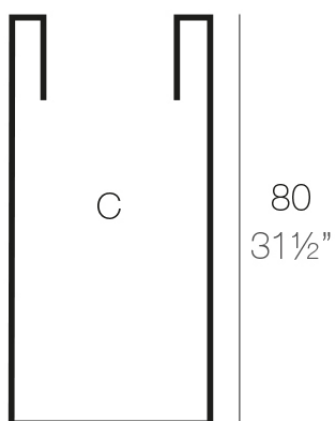

## Description

Pot made of polyethylene resin by rotational moulding. 100% Recyclable. Item suitable for indoor and outdoor use. Available in different finishes.

Weight: 6.5 Kg

Ø40 - Ø15¾"

CILINDRO ALTO Ø40 x 80cm      C = 100 L 20 cm  
HIGH CYLINDER Ø15¾" x 31½"    C = 26½ gal 12"