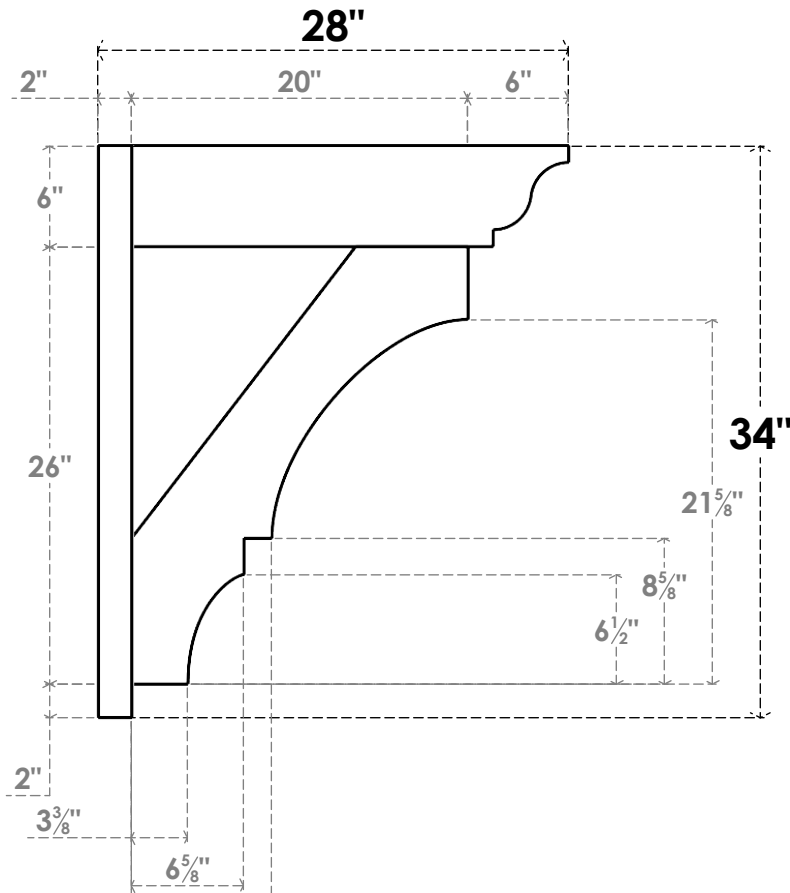

**ITEM NUMBER: OUTUROC060X080X28000X34000X060X020X060BOA04RCPR**

6"W TOP X 8"W BACK X 28"D X 34"H X 6"T TOP X 2"T BACK TIMBERTHANE ROUGH CEDAR BALBOA FAUX WOOD OPEN OUTLOOKER, TRADITIONAL TOP AND BLOCK BACK, 6"W CLOSED BRACE, PRIMED TAN

**SIDE PROFILE**

**FRONT PROFILE**

**ISOMETRIC**

GENERATED DATE : 07/05/2023

EKENA MILLWORK  
2300 WEST MAIN ST.  
CLARKSVILLE, TX 75426  
TOLL FREE: 866-607-0453  
WWW.EKENAMILLWORK.COM

**NOTES**

1. INSTALLATION TO BE COMPLETED IN ACCORDANCE WITH MANUFACTURER'S SPECIFICATIONS.
2. DRAWING MAY NOT BE TO SCALE
3. THIS DRAWING IS INTENDED FOR DESIGN AND PLANNING PURPOSES ONLY.
4. ALL INFORMATION CONTAINED HEREIN WAS CURRENT AT THE TIME OF DEVELOPMENT BUT MUST BE REVIEWED AND APPROVED BY THE PRODUCT MANUFACTURER TO BE CONSIDERED ACCURATE.
5. TIMBERTHANE ARCHITECTURAL PRODUCTS ARE MADE FROM HIGH DENSITY URETHANE AND COME FACTORY PRIMED