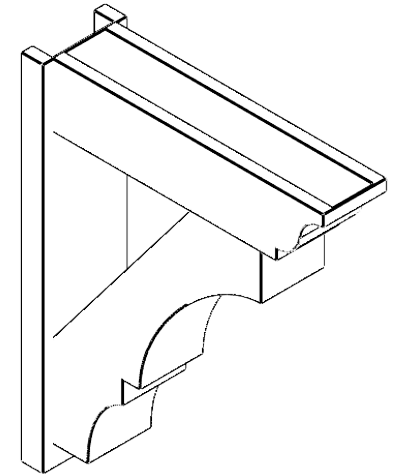

**ITEM NUMBER: OUTUROC060X080X28000X34000X060X020X060BOA04RCPR**

6"W TOP X 8"W BACK X 28"D X 34"H X 6"T TOP X 2"T BACK TIMBERTHANE ROUGH CEDAR BALBOA FAUX WOOD OPEN OUTLOOKER, TRADITIONAL TOP AND BLOCK BACK, 6"W CLOSED BRACE, PRIMED TAN

**SIDE PROFILE**

**FRONT PROFILE**

**ISOMETRIC**

GENERATED DATE : 07/05/2023

EKENA MILLWORK  
2300 WEST MAIN ST.  
CLARKSVILLE, TX 75426  
TOLL FREE: 866-607-0453  
WWW.EKENAMILLWORK.COM

**NOTES**

1. INSTALLATION TO BE COMPLETED IN ACCORDANCE WITH MANUFACTURER'S SPECIFICATIONS.
2. DRAWING MAY NOT BE TO SCALE
3. THIS DRAWING IS INTENDED FOR DESIGN AND PLANNING PURPOSES ONLY.
4. ALL INFORMATION CONTAINED HEREIN WAS CURRENT AT THE TIME OF DEVELOPMENT BUT MUST BE REVIEWED AND APPROVED BY THE PRODUCT MANUFACTURER TO BE CONSIDERED ACCURATE.
5. TIMBERTHANE ARCHITECTURAL PRODUCTS ARE MADE FROM HIGH DENSITY URETHANE AND COME FACTORY PRIMED