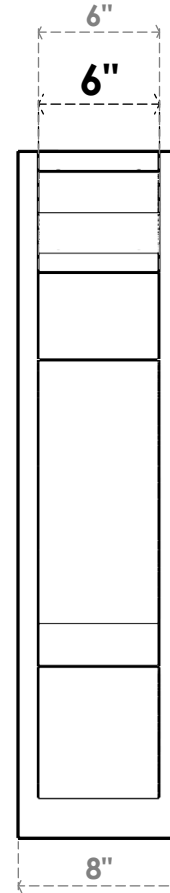

**ITEM NUMBER: OUTUROC060X080X28000X34000X060X020X060BOA04RCPR**

6"W TOP X 8"W BACK X 28"D X 34"H X 6"T TOP X 2"T BACK TIMBERTHANE ROUGH CEDAR BALBOA FAUX WOOD OPEN OUTLOOKER, TRADITIONAL TOP AND BLOCK BACK, 6"W CLOSED BRACE, PRIMED TAN

**SIDE PROFILE**

**FRONT PROFILE**

**ISOMETRIC**

GENERATED DATE : 07/05/2023

EKENA MILLWORK  
2300 WEST MAIN ST.  
CLARKSVILLE, TX 75426  
TOLL FREE: 866-607-0453  
WWW.EKENAMILLWORK.COM

**NOTES**

1. INSTALLATION TO BE COMPLETED IN ACCORDANCE WITH MANUFACTURER'S SPECIFICATIONS.
2. DRAWING MAY NOT BE TO SCALE
3. THIS DRAWING IS INTENDED FOR DESIGN AND PLANNING PURPOSES ONLY.
4. ALL INFORMATION CONTAINED HEREIN WAS CURRENT AT THE TIME OF DEVELOPMENT BUT MUST BE REVIEWED AND APPROVED BY THE PRODUCT MANUFACTURER TO BE CONSIDERED ACCURATE.
5. TIMBERTHANE ARCHITECTURAL PRODUCTS ARE MADE FROM HIGH DENSITY URETHANE AND COME FACTORY PRIMED