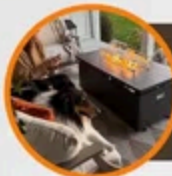

WHY OUR PRODUCT?

Safety Built-in Propane Tank

20"H Perfectly Matched Furniture Sets

Adequate Desktop Space

Unsafe Propane Tank Cabinet

13"H Uncomfortable Lower Height

Less Desktop Space