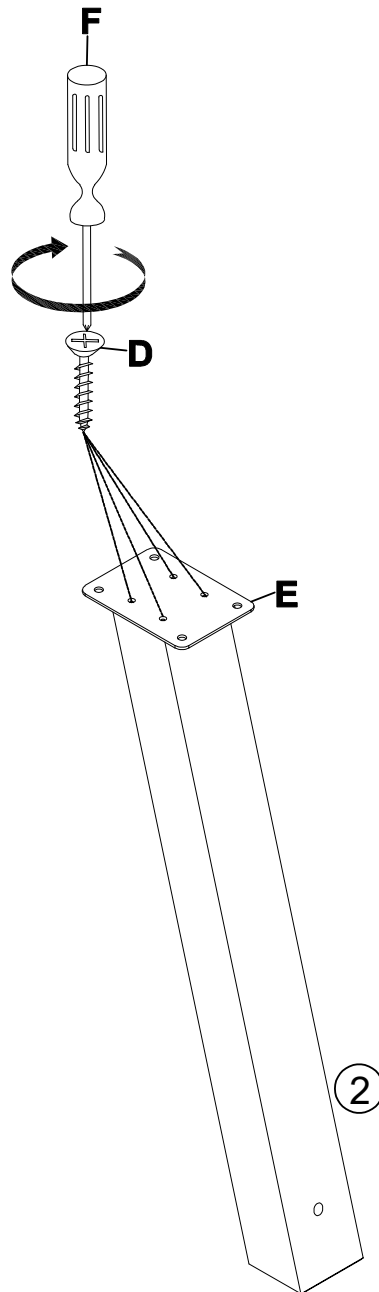

ASSEMBLY INSTRUCTIONS

Step 1