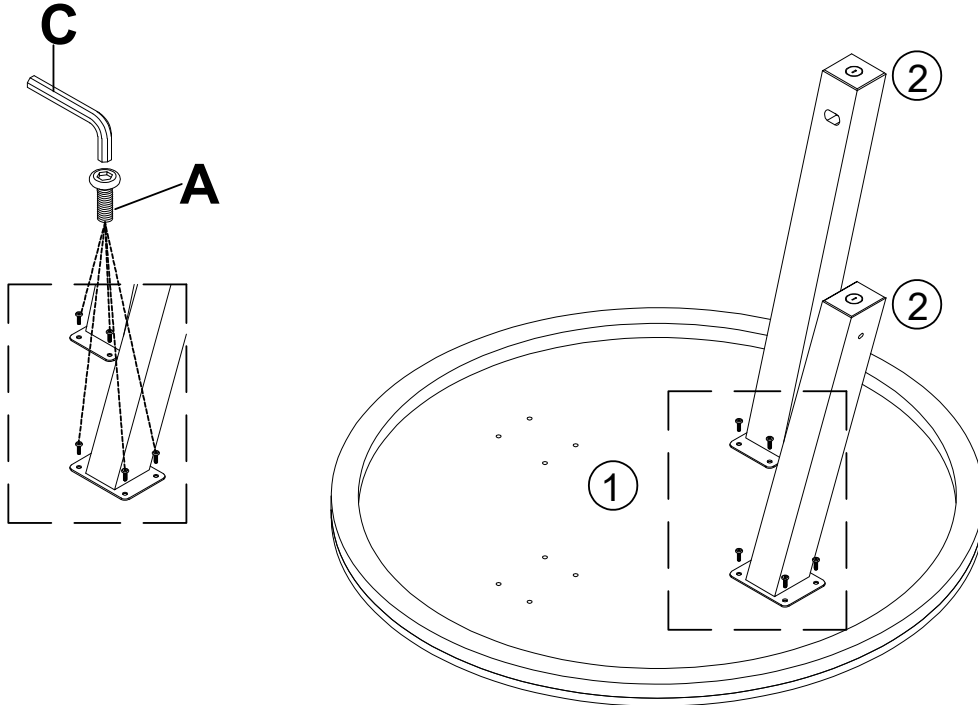

PARTS LIST

1	Top	x1
2	Leg	x4
3	Stretcher 1	x1
4	Stretcher 2	x1

COMPONENTS

Please check you have all the fittings listed below:

Allen bolt (M6x15MM) x 17

Allen bolt (M6x70MM) x 4

Allen key (M4) x 1

Screw (4x20mm) x 16

Bracket x 4

Screwdriver x 1

Woodencap

ASSEMBLY INSTRUCTIONS

Step 1

ASSEMBLY INSTRUCTIONS

Step 2

Step 3