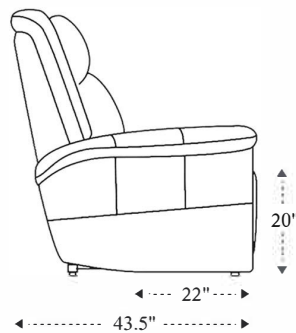

Manual Reclining Sofa

Overall Dimensions	83.5" x 43.5" x 41"
Overall Width	83.5"
Overall Depth	43.5"
Overall Height	41"
Overall Weight	215.6 lbs.
Fully Reclined	68.5"
Distance from Wall	10.5"
Back of Seat to end of Chaise	40.5"
Leg Height (Distance from Foot Rest to Floor in Full Recline)	22.5"
Head Height (Distance from Headrest to Floor in Full Recline)	30"

Seat Width	64.5"
Seat Depth	22"
Seat Height	20"
Arm Width	9"
Arm Depth	18.5"
Arm Height	26"
Back Width	69"
Back Height	23.5"