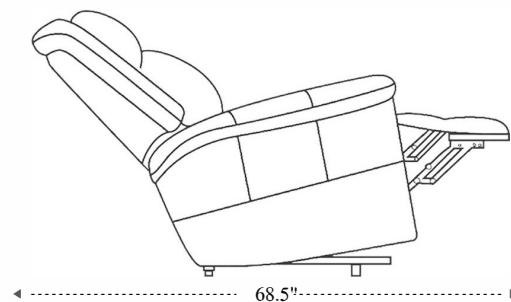

Manual Reclining Sofa

Overall Dimensions	83.5" x 43.5" x 41"
Overall Width	83.5"
Overall Depth	43.5"
Overall Height	41"
Overall Weight	215.6 lbs.
Fully Reclined	68.5"
Distance from Wall	10.5"
Back of Seat to end of Chaise	40.5"
Leg Height (Distance from Foot Rest to Floor in Full Recline)	22.5"
Head Height (Distance from Headrest to Floor in Full Recline)	30"

Seat Width	64.5"
Seat Depth	22"
Seat Height	20"
Arm Width	9"
Arm Depth	18.5"
Arm Height	26"
Back Width	69"
Back Height	23.5"