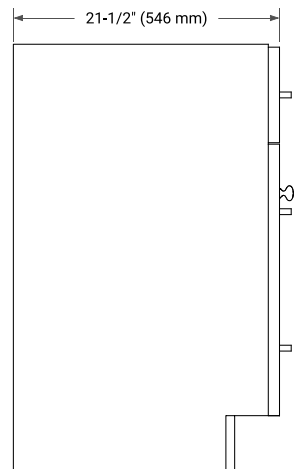

72" DOUBLE SINK BASE CABINET

BASE CABINET DIMENSIONS

72" W x 21.5" D x 34.5" H

FEATURES

- Solid wood frame & plywood panels
- Dovetail drawers and joints
- Soft closing doors & drawers

HARDWARE FINISHES*

Brushed Nickel Satin Brass Matte Black Polished Chrome

PLAN VIEW

73" DOUBLE RECTANGLE SINK COUNTERTOP WITH 0.75" THICKNESS

OVERALL DIMENSIONS

73" W x 22" D x 0.75" H

COUNTERTOP OPTIONS

Carrara Marble

FEATURES

- Solid countertop with mitered edges & seams
- Undermount white rectangular sink
- Pre-drilled for 8" widespread faucet

INCLUDED

- Countertop
- Matching Backsplash
- Rectangle Sinks

COUNTERTOP PLAN VIEW

EDGE SIDE VIEW

THREE DIMENSIONAL COUNTERTOP VIEW