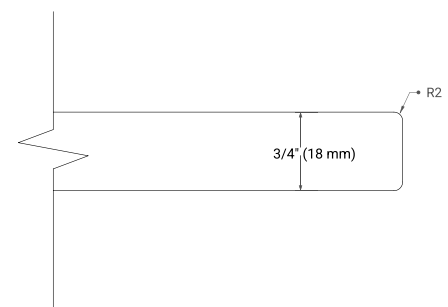

PLAN VIEW

73" DOUBLE RECTANGLE SINK COUNTERTOP WITH 0.75" THICKNESS

OVERALL DIMENSIONS

73" W x 22" D x 0.75" H

COUNTERTOP OPTIONS

Carrara Marble

FEATURES

- Solid countertop with mitered edges & seams
- Undermount white rectangular sink
- Pre-drilled for 8" widespread faucet

INCLUDED

- Countertop
- Matching Backsplash
- Rectangle Sinks

COUNTERTOP PLAN VIEW

EDGE SIDE VIEW

THREE DIMENSIONAL COUNTERTOP VIEW