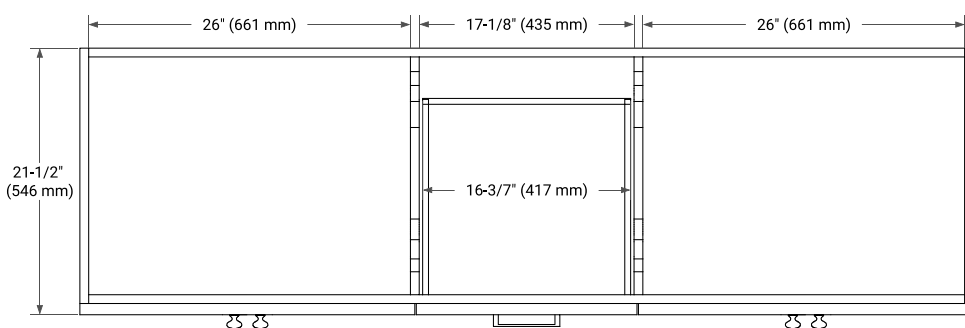

72" DOUBLE SINK BASE CABINET

BASE CABINET DIMENSIONS

72" W x 21.5" D x 34.5" H

FEATURES

- Solid wood frame & plywood panels
- Dovetail drawers and joints
- Soft closing doors & drawers

HARDWARE FINISHES*

Brushed Nickel Satin Brass Matte Black Polished Chrome

PLAN VIEW

73" DOUBLE RECTANGLE SINK COUNTERTOP WITH 0.75" THICKNESS

OVERALL DIMENSIONS

73" W x 22" D x 0.75" H

COUNTERTOP OPTIONS

Carrara Marble

FEATURES

- Solid countertop with mitered edges & seams
- Undermount white rectangular sink
- Pre-drilled for 8" widespread faucet

INCLUDED

- Countertop
- Matching Backsplash
- Rectangle Sinks

COUNTERTOP PLAN VIEW

EDGE SIDE VIEW

THREE DIMENSIONAL COUNTERTOP VIEW