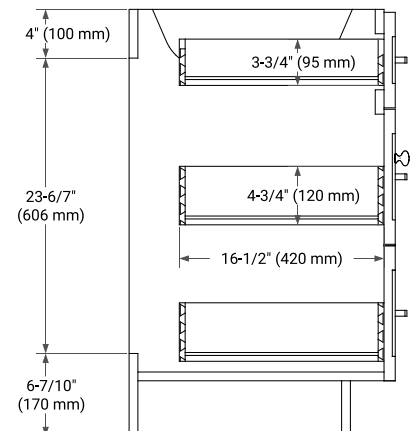

72" DOUBLE SINK BASE CABINET

BASE CABINET DIMENSIONS

72" W x 21.5" D x 34.5" H

FEATURES

- Solid wood frame & plywood panels
- Dovetail drawers and joints
- Soft closing doors & drawers

HARDWARE FINISHES*

Brushed Nickel Satin Brass Matte Black Polished Chrome

PLAN VIEW

73" DOUBLE RECTANGLE SINK COUNTERTOP WITH 0.75" THICKNESS

OVERALL DIMENSIONS

73" W x 22" D x 0.75" H

COUNTERTOP OPTIONS

Carrara Marble

FEATURES

- Solid countertop with mitered edges & seams
- Undermount white rectangular sink
- Pre-drilled for 8" widespread faucet

INCLUDED

- Countertop
- Matching Backsplash
- Rectangle Sinks

COUNTERTOP PLAN VIEW

EDGE SIDE VIEW

THREE DIMENSIONAL COUNTERTOP VIEW