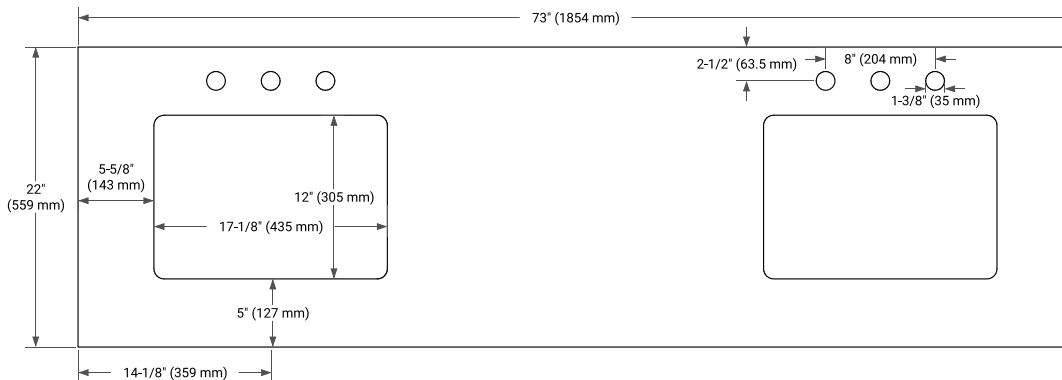

72" DOUBLE SINK BASE CABINET

BASE CABINET DIMENSIONS

72" W x 21.5" D x 34.5" H

FEATURES

- Solid wood frame & plywood panels
- Dovetail drawers and joints
- Soft closing doors & drawers

HARDWARE FINISHES*

Brushed Nickel Satin Brass Matte Black Polished Chrome

PLAN VIEW

73" DOUBLE RECTANGLE SINK COUNTERTOP WITH 0.75" THICKNESS

OVERALL DIMENSIONS

73" W x 22" D x 0.75" H

COUNTERTOP OPTIONS

Carrara Marble

FEATURES

- Solid countertop with mitered edges & seams
- Undermount white rectangular sink
- Pre-drilled for 8" widespread faucet

INCLUDED

- Countertop
- Matching Backsplash
- Rectangle Sinks

COUNTERTOP PLAN VIEW

EDGE SIDE VIEW

THREE DIMENSIONAL COUNTERTOP VIEW