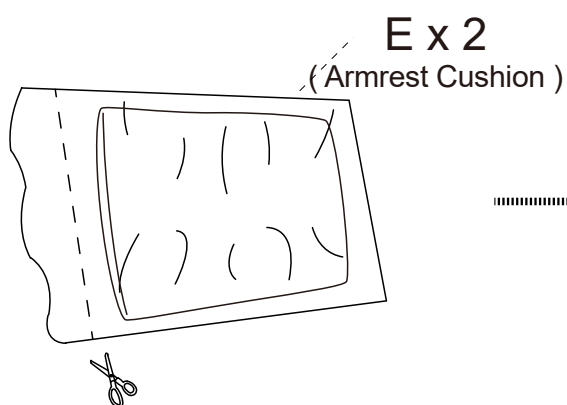

1. Please do not cut the compressed packages until your sofa frame is completely assembled.
2. Compressed back cushions and pillows need to be fully fulfilled within 72 hours for your perfect use.
3. Please keep children away from plastic bags or any small pieces of stuff.

Cut compressed packages.

Pat around evenly plump.

Assembly Instructions (XG-067)

Assemble on the pad to prevent scratching the product.

Parts List

Some parts are in bottom of seat, Take out all parts and check QTY.