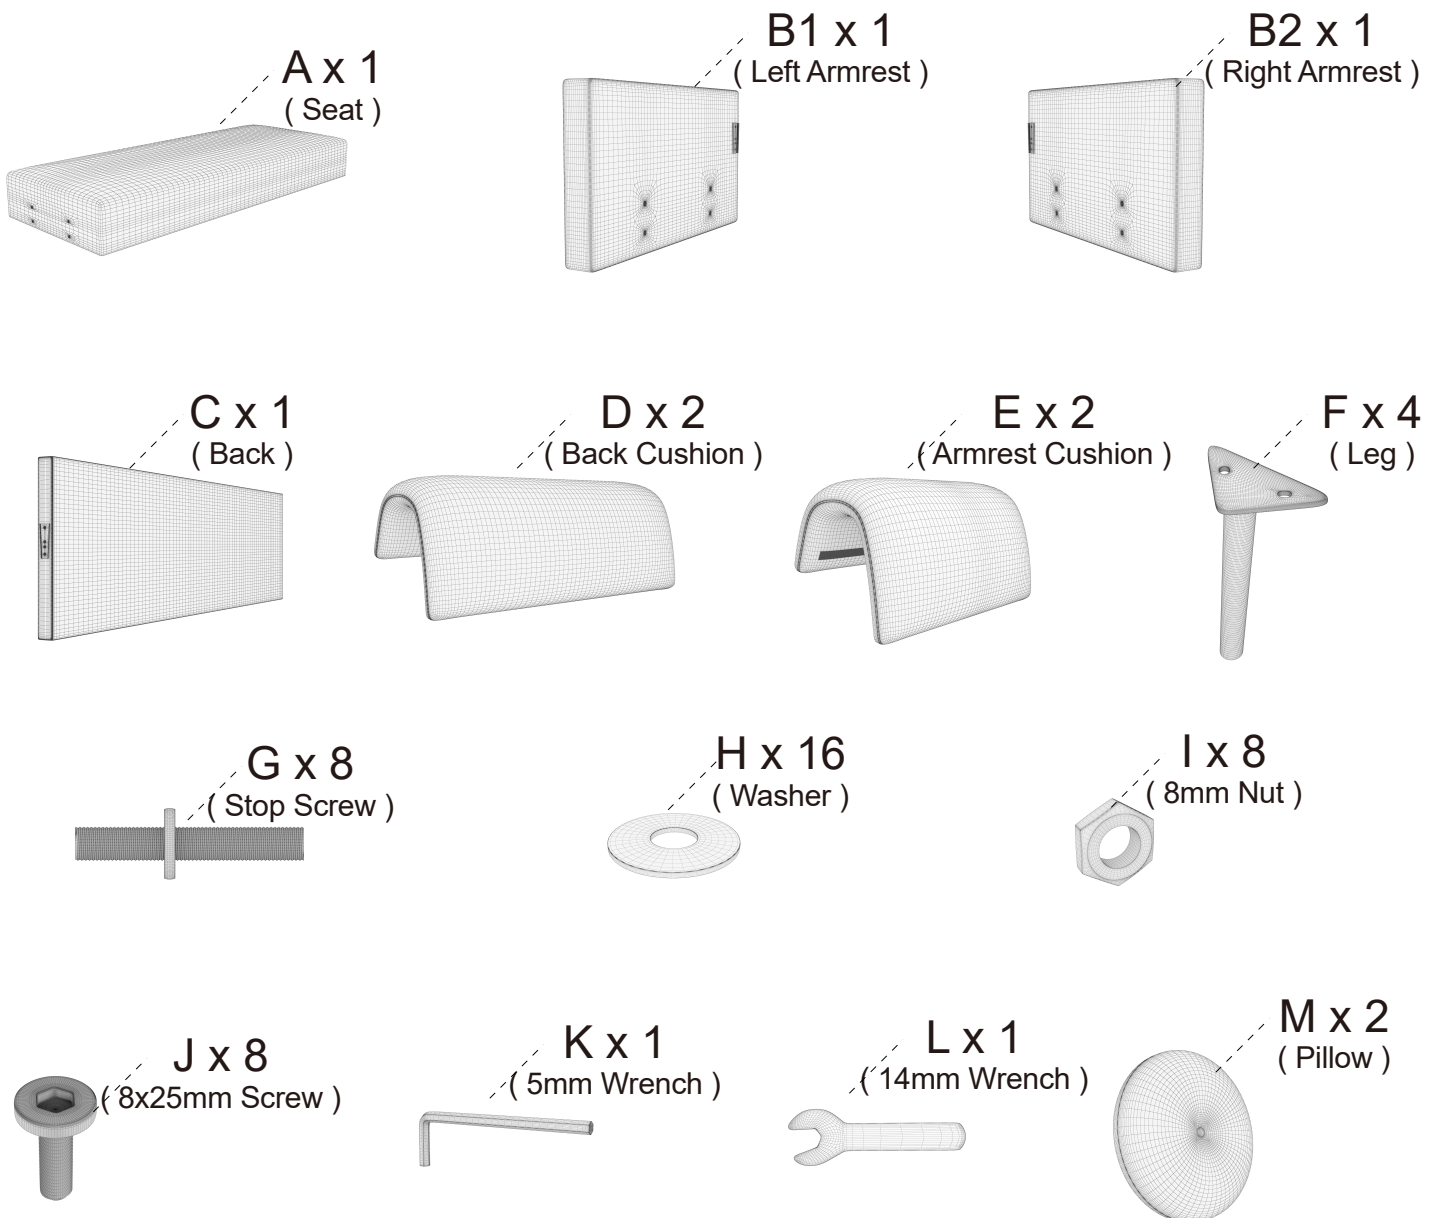

Cut compressed packages.

Pat around evenly plump.

Assembly Instructions (XG-067)

Assemble on the pad to prevent scratching the product.

Parts List

Some parts are in bottom of seat, Take out all parts and check QTY.