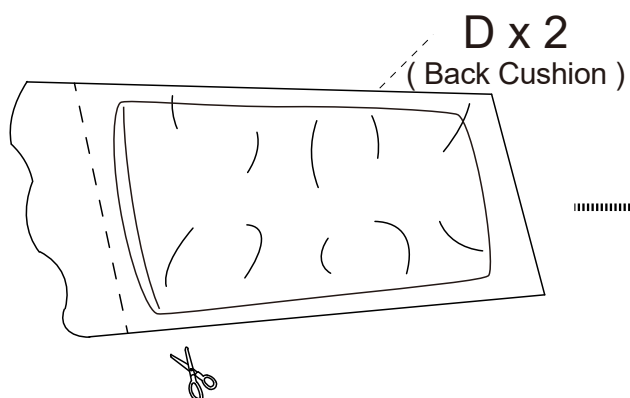

1. Please do not cut the compressed packages until your sofa frame is completely assembled.
2. Compressed back cushions and pillows need to be fully fulfilled within 72 hours for your perfect use.
3. Please keep children away from plastic bags or any small pieces of stuff.

Cut compressed packages.

Pat around evenly plump.

Assembly Instructions (XG-067)

Assemble on the pad to prevent scratching the product.

Parts List

Some parts are in bottom of seat, Take out all parts and check QTY.