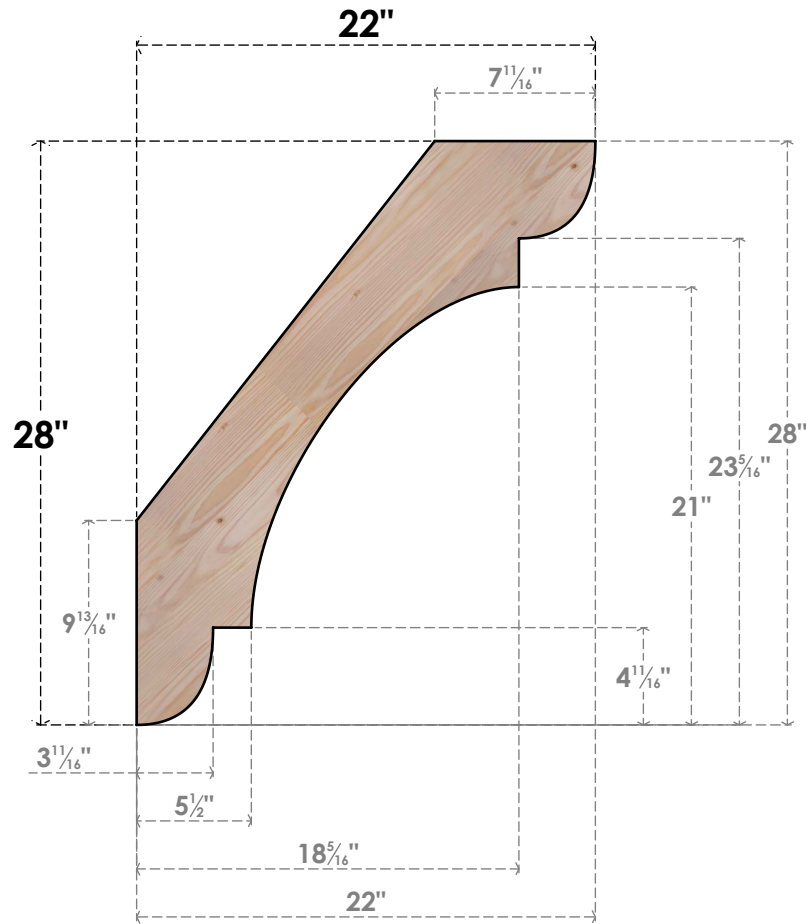

BRC06X22X28OLY00SDF

5 1/2"W X 22"D X 28"H OLYMPIC SMOOTH BRACE, DOUGLAS FIR

SIDE

FRONT

EKENA MILLWORK
 2300 WEST MAIN ST.
 CLARKSVILLE, TX 75426
 TOLL FREE: 866-607-0453
 WWW.EKENAMILLWORK.COM

NOTES

1. INSTALLATION TO BE COMPLETED IN ACCORDANCE WITH MANUFACTURER'S SPECIFICATIONS.
2. DRAWING MAY NOT BE TO SCALE
3. THIS DRAWING IS INTENDED FOR DESIGN AND PLANNING PURPOSES ONLY.
4. ALL INFORMATION CONTAINED HEREIN WAS CURRENT AT THE TIME OF DEVELOPMENT BUT MUST BE REVIEWED AND APPROVED BY THE PRODUCT MANUFACTURER TO BE CONSIDERED ACCURATE.
5. PRODUCTS ARE NOT KILN DRIED. THIS ITEM IS UNIQUE AND WILL CONTAIN THE NATURAL VARIATIONS THAT THE WOOD SPECIES OFFERS. THIS MAY RESULT IN VARIATIONS UP TO 1/4"