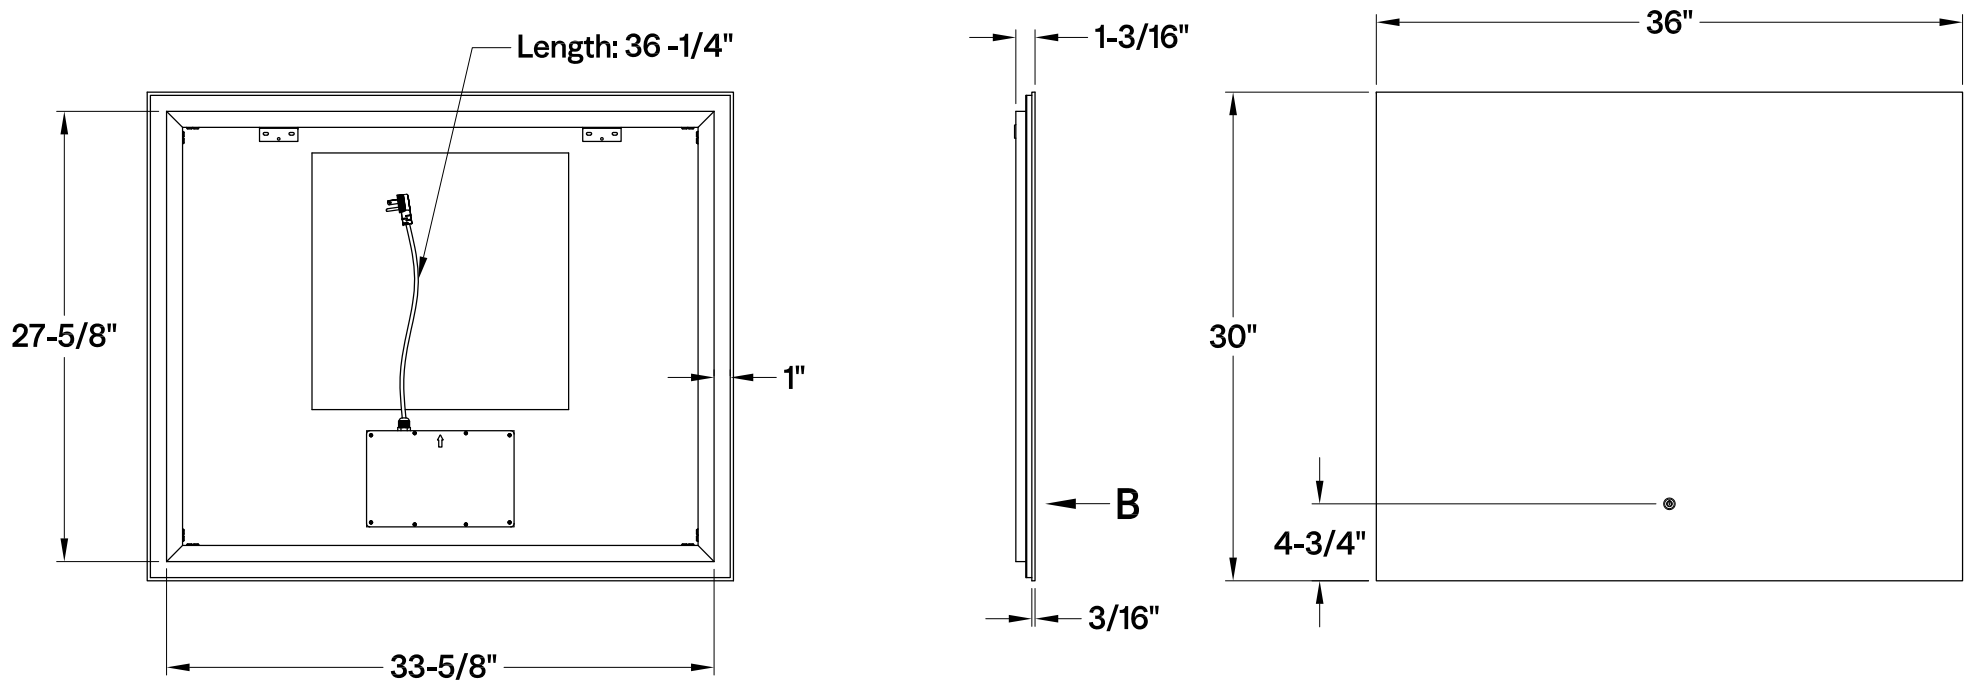

# MR2033630

36" x 30" LED Mirror with Touch Switch, Color Temp Changing, Backlit, Defogger

**View: B**  
**Scale=5:1**