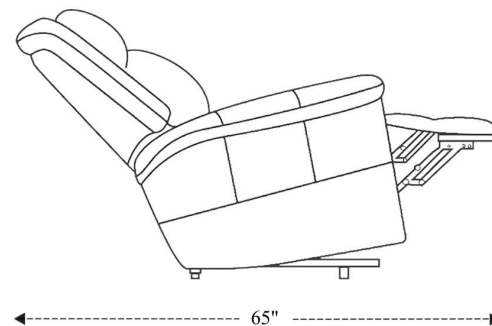

MHEN#832PH

Power Reclining Sofa

Overall Dimensions	87" x 39" x 41.5"
Overall Width	87"
Overall Depth	39"
Overall Height	41.5"
Overall Weight	271.2 lbs.
Fully Reclined	65"
Distance from Wall	4"
Back of Seat to end of Chaise	40"
Leg Height <small>(Distance from Foot Rest to Floor in Full Recline)</small>	21"
Head Height <small>(Distance from Headrest to Floor in Full Recline)</small>	33"

Seat Width	23"
Seat Depth	21.5"
Seat Height	21"
Arm Width	8.5"
Arm Depth	18.5"
Arm Height	26"
Back Width	25"
Back Height	22"
Headrest Extended from Back	7"