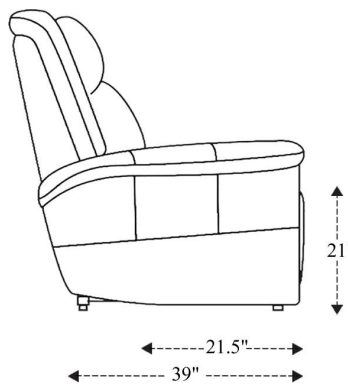

MHEN#832PH

Power Reclining Sofa

Overall Dimensions	87" x 39" x 41.5"
Overall Width	87"
Overall Depth	39"
Overall Height	41.5"
Overall Weight	271.2 lbs.
Fully Reclined	65"
Distance from Wall	4"
Back of Seat to end of Chaise	40"
Leg Height <small>(Distance from Foot Rest to Floor in Full Recline)</small>	21"
Head Height <small>(Distance from Headrest to Floor in Full Recline)</small>	33"

Seat Width	23"
Seat Depth	21.5"
Seat Height	21"
Arm Width	8.5"
Arm Depth	18.5"
Arm Height	26"
Back Width	25"
Back Height	22"
Headrest Extended from Back	7"