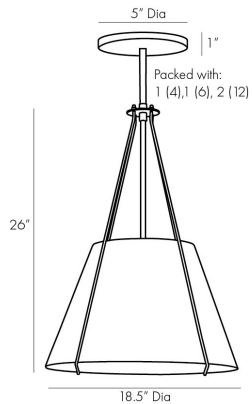

ARTERIOS

HELOISE PENDANT

49693
H: 27 IN, Dia: 18.50 IN
Antique Brass, White Linen
Contract Suitable As Is

Finding a balance between modern and traditional elements, the Heloise creates architectural interest. A classic conical white linen shade is suspended within an antique brass steel frame to contemporize the look. When in use, the iron detail on the bottom of the shade plays on its architectonic appeal by creating an interesting lightscape. We see this hung in multiples over a kitchen island or breakfast nook table. Addi-

APPEARANCE

Material	Linen, Steel
Finish	Antique Brass, White
Top Coat/Sealant	false

DIMENSIONS

Pendant	H: 26 IN, Dia: 18.50 IN
Minimum Hanging Height	27 IN
Maximum Hanging Height	61 IN
Canopy	H: 1 IN, Dia: 5.75 IN

WIRING

Rating	Damp
Cord	10 FT, Clear/Silver, SVT
Socket	1, Type A - E26
Maximum Watt	60
Voltage	110-120 V

CERTIFICATIONS

Cerifications	Mexico Australia, EU, United Kingdom, Middle East, United States, Canada
---------------	---

COMPLIANCY

UL/ETL	Yes
CB	Yes
RoHS	true

SHIPPING

Product Weight	5.73 LBS
Gross Weight 1	13.45 LBS
Shipping Box 1	H: 28 IN, L: 20 IN, W: 16.5 IN

REPLACEMENT PARTS

Replacement Part 1	PIPE-422
Replacement Part 1 Dim	Ext Pipe (1) 4", (1) 6" and (1) 12"
Replacement Part 2	CANOPY-485
Replacement Part 2 Dim	1" X 5"