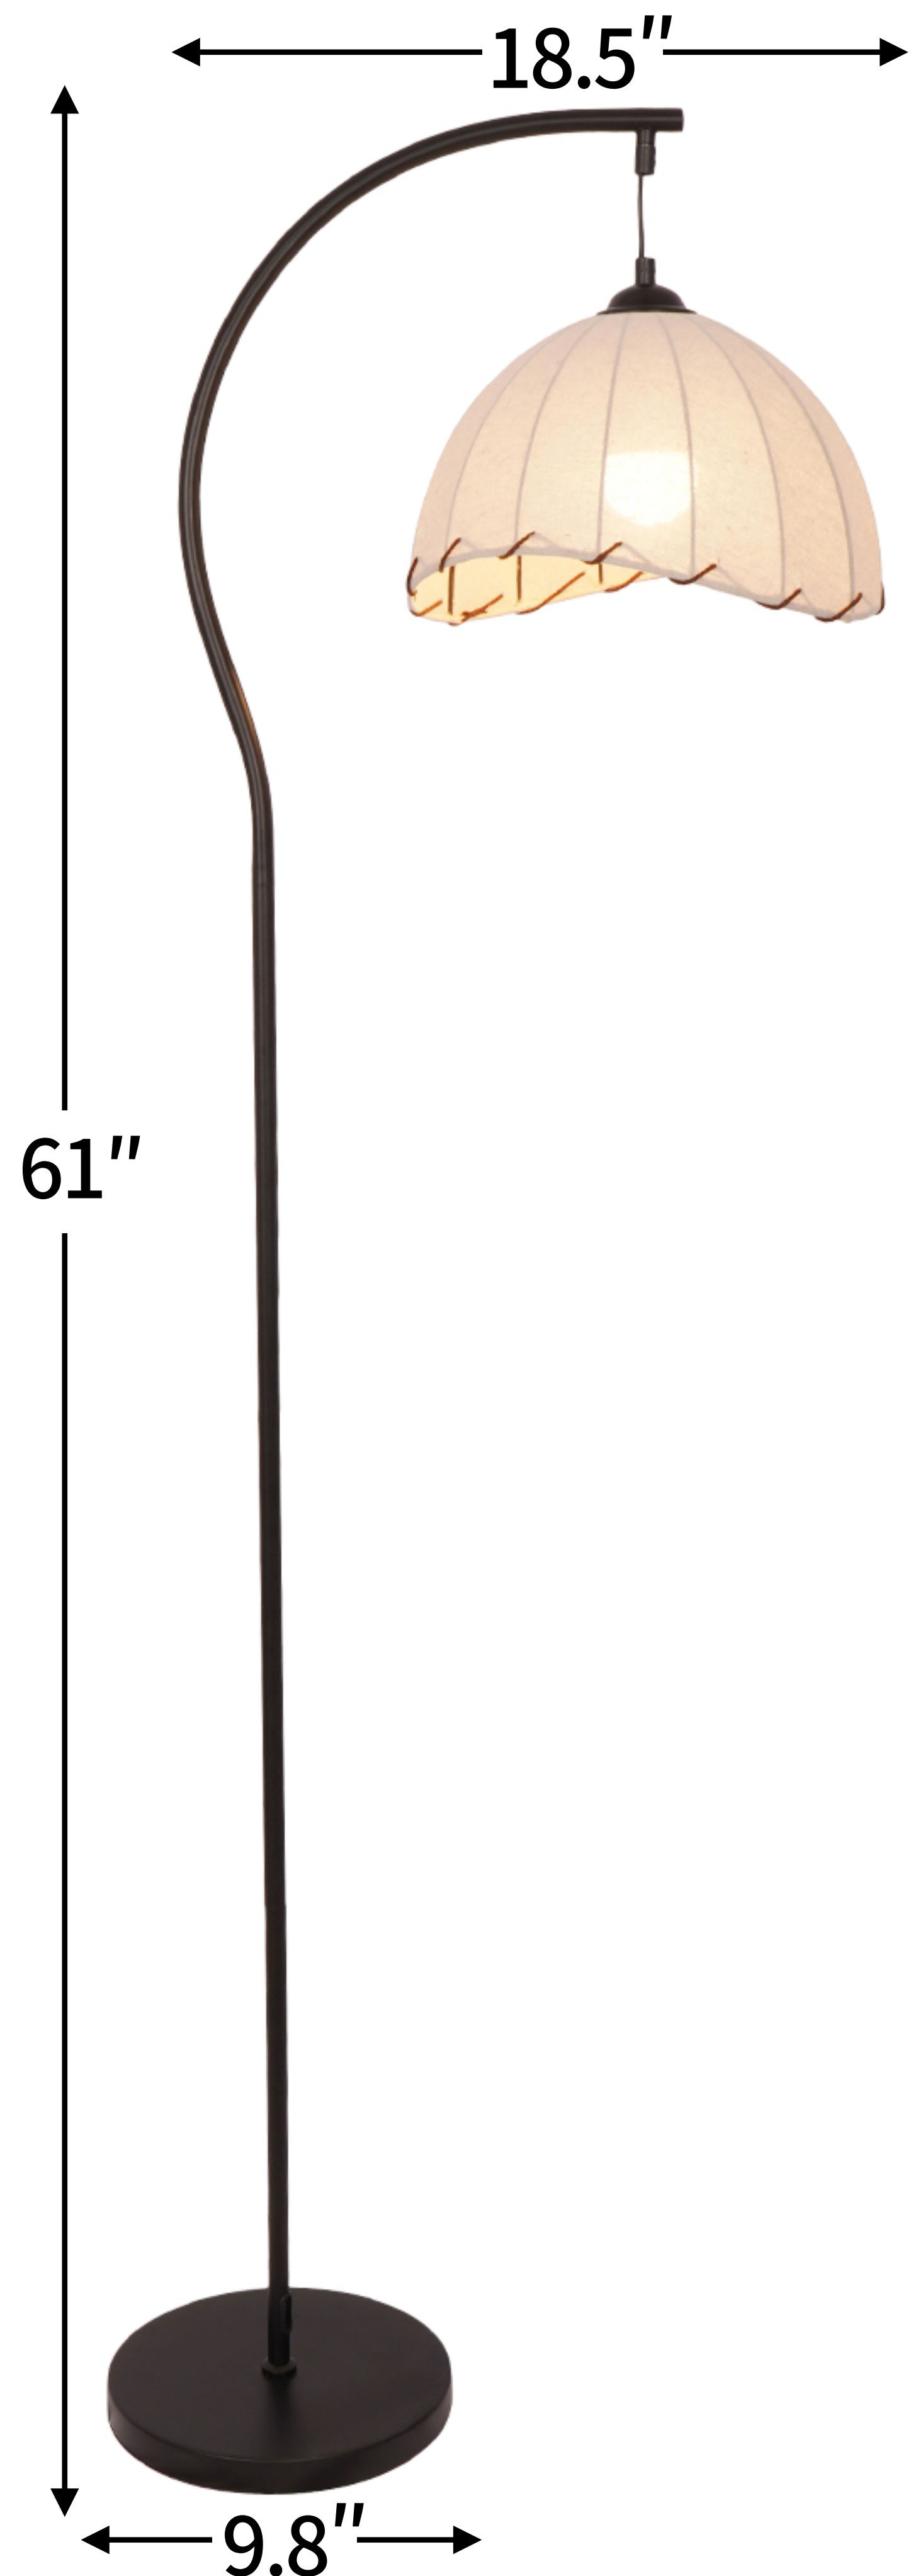

PRODUCT SIZE

E26*1

(1 Warm Light Bulb Included)

Lamp Body Color: Black

Material: Iron + Fabric

Control Method: Push Button Switch

Net Weight: 8.49 lbs