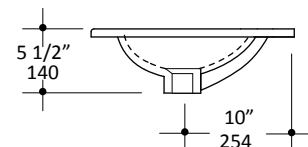

Specifications:

Installation:	Vanity-top
Exterior Dimensions:	24" w x 18" d x 5 1/2" h
Material:	Porcelain
Weight:	26 lbs
Overflow:	Yes
Finishes:	001 - White
Faucet Holes:	00 - no hole 01 - one centered hole 02 - two hole - center and right, 4" spread 03 - three hole, 8" spread
Cutout Size:	18 7/8" x 12 1/2" (template available upon request)
Faucet Hole Size:	Ø 1 3/8"
Drain Hole Size:	Ø 1 3/4"

LACAVA reserves the right to revise any dimension or information on this sheet without notice. Dimensions are nominal and may vary within an industry accepted tolerance of 1/4".
Drawings provided herein are meant to give the user an idea of the product and are not made to scale.
Revised: 4/8/2024