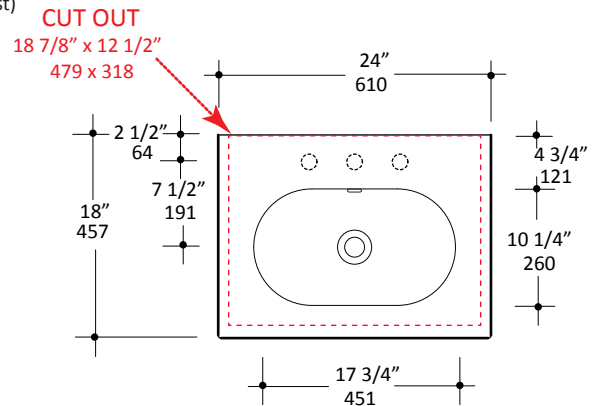

Specifications:

Installation:	Vanity-top
Exterior Dimensions:	24" w x 18" d x 5 1/2" h
Material:	Porcelain
Weight:	26 lbs
Overflow:	Yes
Finishes:	001 - White
Faucet Holes:	00 - no hole 01 - one centered hole 02 - two hole - center and right, 4" spread 03 - three hole, 8" spread
Cutout Size:	18 7/8" x 12 1/2" (template available upon request)
Faucet Hole Size:	Ø 1 3/8"
Drain Hole Size:	Ø 1 3/4"

Features:

- Porcelain sink with overflow

Codes + Standards:

- Meets and exceeds applicable national codes and standards

Recommended Items:

- Furniture
 - BRI-F-24 - Freestanding under-counter vanity with one drawer and an open shelf on the bottom
 - AQT-WB-24 - Wall-mount under-counter vanity with two drawers
- European drain with overflow
 - 7100-12
 - 7100-13OF
 - 7100-16OF

LACAVA reserves the right to revise any dimension or information on this sheet without notice. Dimensions are nominal and may vary within an industry accepted tolerance of 1/4".
Drawings provided herein are meant to give the user an idea of the product and are not made to scale.
Revised: 4/8/2024