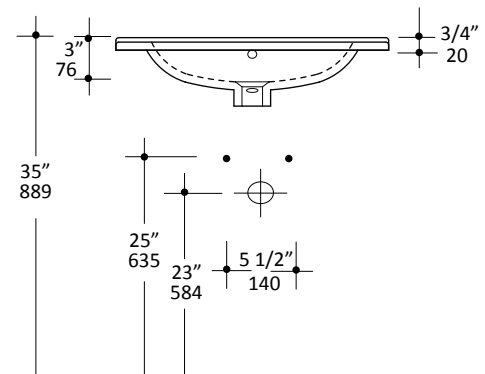

Specifications:

Installation:	Vanity-top
Exterior Dimensions:	24" w x 18" d x 5 1/2" h
Material:	Porcelain
Weight:	26 lbs
Overflow:	Yes
Finishes:	001 - White
Faucet Holes:	00 - no hole 01 - one centered hole 02 - two hole - center and right, 4" spread 03 - three hole, 8" spread
Cutout Size:	18 7/8" x 12 1/2" (template available upon request)
Faucet Hole Size:	Ø 1 3/8"
Drain Hole Size:	Ø 1 3/4"

LACAVA reserves the right to revise any dimension or information on this sheet without notice. Dimensions are nominal and may vary within an industry accepted tolerance of 1/4".
Drawings provided herein are meant to give the user an idea of the product and are not made to scale.
Revised: 4/8/2024