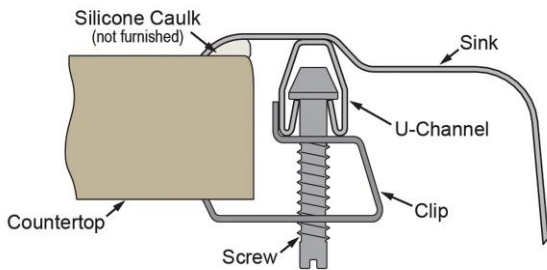

Hole Drilling Configurations:

1-1/2" (38mm) Diameter Faucet Holes on 4" (102mm) Centers

Installation Profile:

Optional Accessories		
LKWBG1316SS	Elkay Stainless Steel 12-1/2" x 15" x 1" Bottom Grid Spec Sheet (PDF)	
CB1613	Elkay Hardwood 16-3/4" x 13-1/2" x 1" Cutting Board Spec Sheet (PDF)	
CB1713	Elkay Hardwood 13-1/2" x 17" x 1" Cutting Board Spec Sheet (PDF)	
CBS1316	Elkay Hardwood 14-1/2" x 17" x 3/4" Cutting Board Spec Sheet (PDF)	
LK99	Elkay Deluxe 3-1/2" Drain Type 304 Stainless Steel Body Strainer Basket Rubber Seal and Tailpiece Spec Sheet (PDF)	