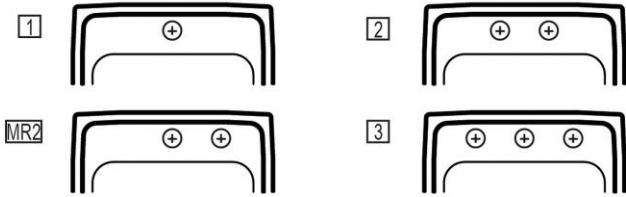

Hole Drilling Configurations:

1-1/2" (38mm) Diameter Faucet Holes on 4" (102mm) Centers