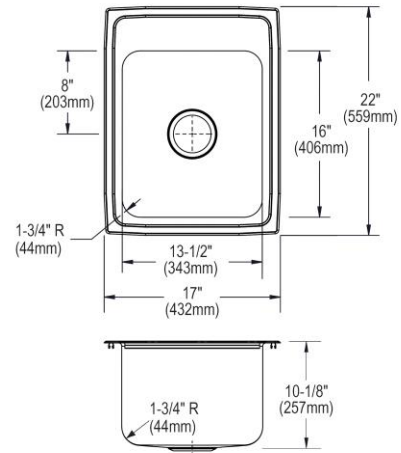

PART: _____ QTY: _____
PROJECT: _____
CONTACT: _____
DATE: _____
NOTES: _____
APPROVAL: _____

In keeping with our policy of continuing product improvement, Elkay reserves the right to change product specifications without notice. Please visit [elkay.com](#) for the most current version of Elkay product specification sheets. This specification describes an Elkay product with design, quality, and functional benefits to the user. When making a comparison of other producers' offerings, be certain these features are not overlooked.