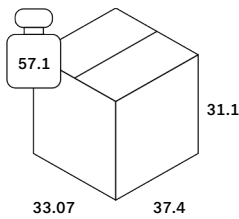

Care Instruction - Upholstered Fabric

Line Drawing

Finishing

Upholstery covering	
Type	Chenille
Color	Ecrú
Swatch	MAR-100335

Dimensions

General Dimensions	
Width (in)	91
Depth (in)	67.5
Height (in)	30
Net weight (lbs)	147.49

N701 modular sofa set - Ecrú Eco fabric - combo left - 1 seater + 2 seater + 90° square corner 231/171/76

22039

Packaging

Packaging General	Packaging Material Details				
	Material	Weight (gram)	Percentage	Recycled	Recyclable
Packaging with outer crate					
Packaging with inner pallet					
Carton box density (burst strength)					

Packaging Details

Pack number	1		
Pack length (in)	33.07	Vol (ft3)	16.37
Pack width (in)	37.4	GW (lbs)	57.1
Pack thickness (in)	31.1	EAN	5404023624192

Pack number	2		
Pack length (in)	56.1	Vol (ft3)	27.78
Pack width (in)	37.4	GW (lbs)	80.36
Pack thickness (in)	31.1	EAN	

Pack number	3		
Pack length (in)	37.4	Vol (ft3)	25.18
Pack width (in)	37.4	GW (lbs)	67.13
Pack thickness (in)	31.1	EAN	

N701 modular sofa set - Ecrú Eco fabric -
combo left - 1 seater + 2 seater + 90°
square corner 231/171/76