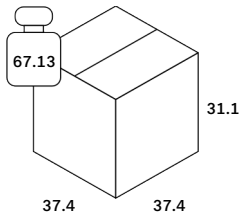

Care Instruction - Upholstered Fabric

Line Drawing

Finishing

Upholstery covering	
Type	Chenille
Color	Ecrú
Swatch	MAR-100335

Dimensions

General Dimensions	
Width (in)	91
Depth (in)	67.5
Height (in)	30
Net weight (lbs)	147.49

N701 modular sofa set - Ecrú Eco fabric - combo left - 1 seater + 2 seater + 90° square corner 231/171/76

22039

Packaging

Packaging General	Packaging Material Details				
	Material	Weight (gram)	Percentage	Recycled	Recyclable
Packaging with outer crate					
Packaging with inner pallet					
Carton box density (burst strength)					

Packaging Details

Pack number	1		
Pack length (in)	33.07	Vol (ft3)	16.37
Pack width (in)	37.4	GW (lbs)	57.1
Pack thickness (in)	31.1	EAN	5404023624192

Pack number	2		
Pack length (in)	56.1	Vol (ft3)	27.78
Pack width (in)	37.4	GW (lbs)	80.36
Pack thickness (in)	31.1	EAN	

Pack number	3		
Pack length (in)	37.4	Vol (ft3)	25.18
Pack width (in)	37.4	GW (lbs)	67.13
Pack thickness (in)	31.1	EAN	

N701 modular sofa set - Ecrú Eco fabric -
combo left - 1 seater + 2 seater + 90°
square corner 231/171/76