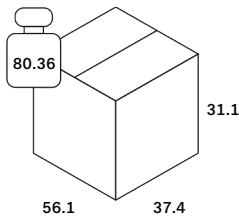

Care Instruction - Upholstered Fabric

Line Drawing

Finishing

Upholstery covering	
Type	Chenille
Color	Ecrú
Swatch	MAR-100335

Dimensions

General Dimensions	
Width (in)	91
Depth (in)	67.5
Height (in)	30
Net weight (lbs)	147.49

N701 modular sofa set - Ecrú Eco fabric - combo left - 1 seater + 2 seater + 90° square corner 231/171/76

22039

Packaging

Packaging General	Packaging Material Details				
	Material	Weight (gram)	Percentage	Recycled	Recyclable
Packaging with outer crate					
Packaging with inner pallet					
Carton box density (burst strength)					

Packaging Details

Pack number	1		
Pack length (in)	33.07	Vol (ft3)	16.37
Pack width (in)	37.4	GW (lbs)	57.1
Pack thickness (in)	31.1	EAN	5404023624192

Pack number	2		
Pack length (in)	56.1	Vol (ft3)	27.78
Pack width (in)	37.4	GW (lbs)	80.36
Pack thickness (in)	31.1	EAN	

Pack number	3		
Pack length (in)	37.4	Vol (ft3)	25.18
Pack width (in)	37.4	GW (lbs)	67.13
Pack thickness (in)	31.1	EAN	

N701 modular sofa set - Ecrú Eco fabric -
combo left - 1 seater + 2 seater + 90°
square corner 231/171/76