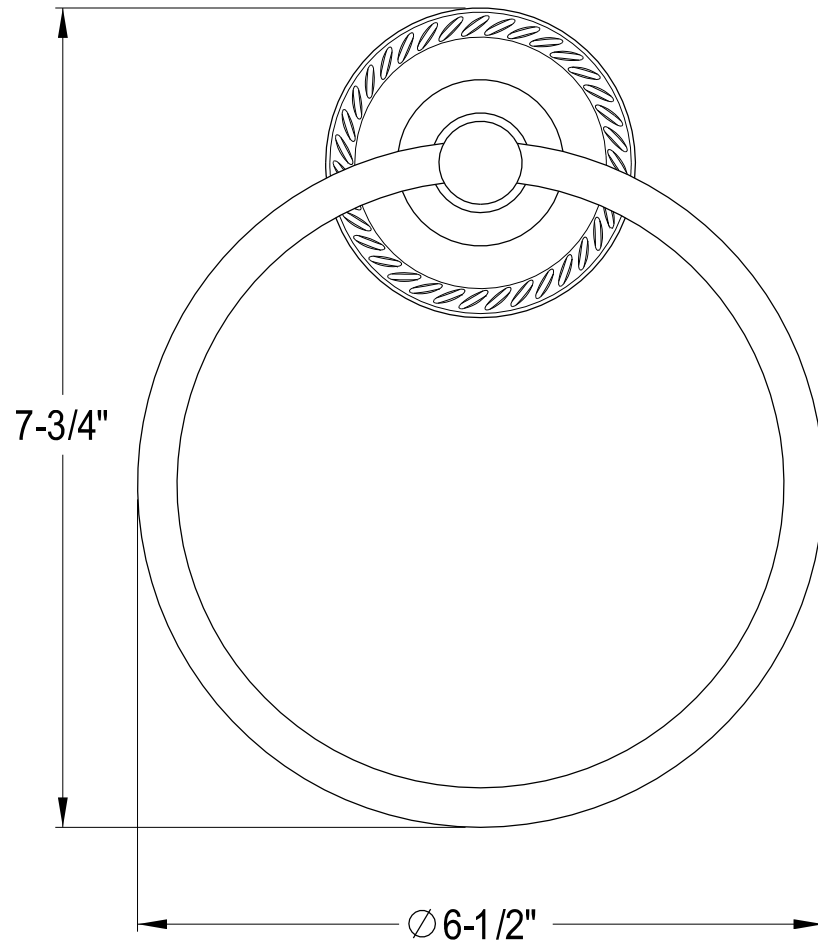

# BA911C, PB, ORB, SN

24" Towel Bar

# BA914C,ORB,SN

Towel Ring

# BA91 8C, ORB, SN

Toilet Paper Holder