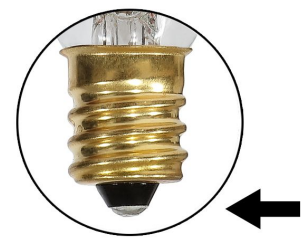

4.75 inch

-  10+1(Spare) Bulbs
-  10 Sockets
-  C7/E12 Base
-  0.6watts/Bulb
6watts/Set