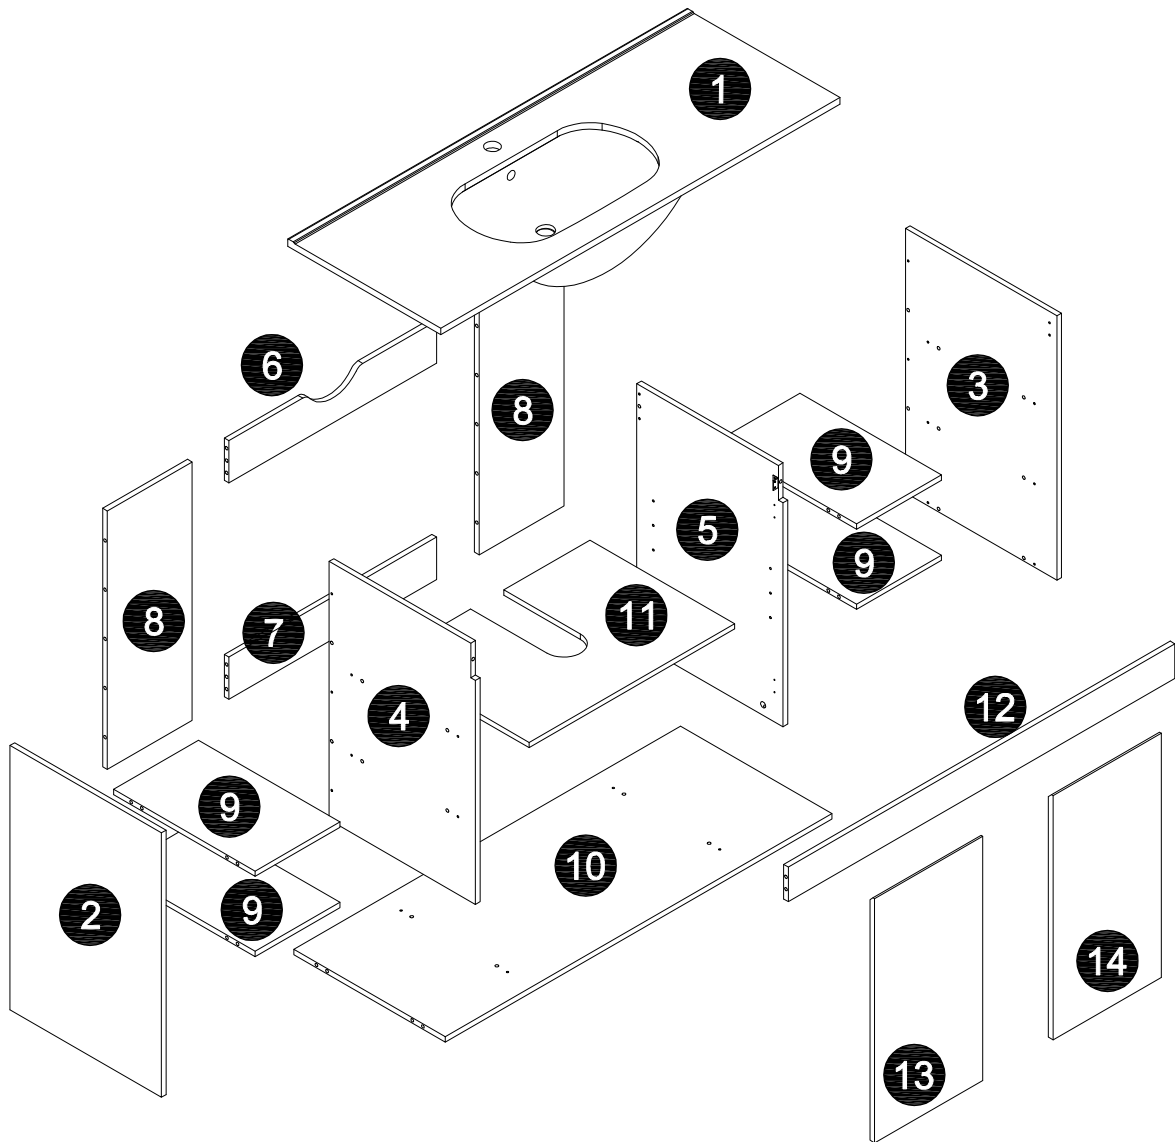

WARNING

Children have died from furniture tipovers. To reduce the risk of furniture tip-over.

- ALWAYS install anti-tip device provided.
- NEVER put a TV on this product.
- NEVER allow children to stand, climb, or hang on any drawers, doors, or shelves.
- NEVER open more than one drawer at a time.
- Place the heaviest items in the lowest drawers.

IMPORTANT SAFETY NOTICE READ CAREFULLY BEFORE BEGINNING ASSEMBLY

- This cabinet contains small parts that present a choking hazard for children under 3 years of age. Adult assembly only. Secure parts permanently to furniture. Discard any unused parts properly.
- To make the assembly process easier, ask a friend to help you. 2 people required.
- Always use proper tools. Avoid using a electric drill excessively to prevent damage to cabinet components, especially in wooden furniture.
- Carefully review the parts and hardware list.
- Recommend assembling the storage cabinet on a protected or carpeted surface to prevent scratches.
- Follow assembly steps in order. DO NOT SKIP ANY STEPS.
- Regularly check and tighten all connectors (bolts, screws, etc.). Keep instructions for future reference.
- Exercise caution with sharp edges during assembly and use to avoid scratching or cutting the skin.

EXPLODED DRAWING:

Part List

<p>A</p>  <p>Ø6x34mm x48+1</p>	<p>B</p>  <p>Ø15x9.5mm x48+1</p>	<p>C</p>  <p>Ø8x30mm x38+1</p>	<p>D</p>  <p>Ø35mm x4</p>
<p>E</p>  <p>Ø8x15mm x24+2</p>	<p>F</p>  <p>x2</p>	<p>G</p>  <p>Ø8x12mm x12</p>	<p>H</p>  <p>Ø1/4" x10mm x20</p>
<p>I</p>  <p>x5</p>	<p>J</p>  <p>x4</p>	<p>K</p>  <p>x1</p>	<p>L</p>  <p>4mm x1</p>
<p>M</p>  <p>x2</p>	<p>N</p>  <p>x4</p>	<p>O</p>  <p>x1</p>	