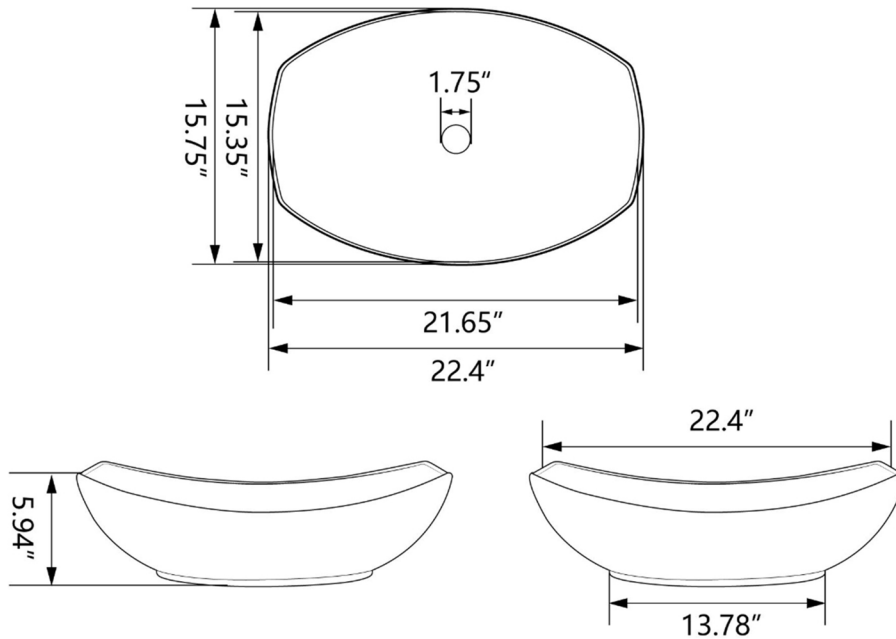

## Model #DV-1V0319

Overall Dimension: 24.4" L x 15.75" W x 5.94" H

## Features:

- The boat-shaped design with gold-striped edges exudes elegance and modernity, adding a refined touch to your bathroom.
- Crafted from high-quality ceramic with a delicate surface, it has low water absorption and is less prone to stains, maintaining its pristine look over time.
- The glossy surface prevents dirt buildup, allowing for effortless cleaning and a consistently fresh appearance.
- The sleek and ergonomic shape minimizes water splashes, ensuring a comfortable and enjoyable washing experience.
- With its generous dimensions of 24.4" x 15.75", this sink fits various bathroom layouts and provides ample space for daily use.

## Package Included:

● Vessel Sink

● User Manual

## Technical Specifications:

- + Product Size: 24.4" L x 15.75" W x 5.94" H
- + Sink Interior Size: 21.65" L x 15.35" W x 4.49"H
- + Weight: 17.64 lbs
- + Color: White Basin + Gold Rim
- + Drain: 1.75" Diameter