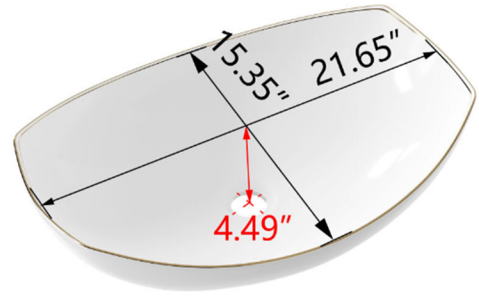

## Model #DV-1V0319

Overall Dimension: 24.4" L x 15.75" W x 5.94" H

## Features:

- The boat-shaped design with gold-striped edges exudes elegance and modernity, adding a refined touch to your bathroom.
- Crafted from high-quality ceramic with a delicate surface, it has low water absorption and is less prone to stains, maintaining its pristine look over time.
- The glossy surface prevents dirt buildup, allowing for effortless cleaning and a consistently fresh appearance.
- The sleek and ergonomic shape minimizes water splashes, ensuring a comfortable and enjoyable washing experience.
- With its generous dimensions of 24.4" x 15.75", this sink fits various bathroom layouts and provides ample space for daily use.

## Technical Specifications:

- + Product Size: 24.4" L x 15.75" W x 5.94" H
- + Sink Interior Size: 21.65" L x 15.35" W x 4.49"H
- + Weight: 17.64 lbs
- + Color: White Basin + Gold Rim
- + Drain: 1.75" Diameter