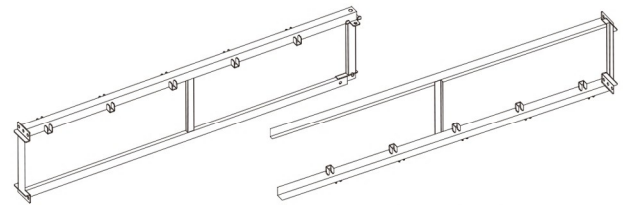

BOX SPRING

ASSEMBLY INSTRUCTIONS

Note:

Fits Size: Full / Queen / King / California King

For product questions or assistance, contact us directly through your order.

Thank you for your support!

Assembly Tools Included

1

F • 1PC

G • 1PC

M8(32bolt) • 1PC

M6(22bolt) • 1PC

2

C • 2PC

M8(32bolt) • 2PC