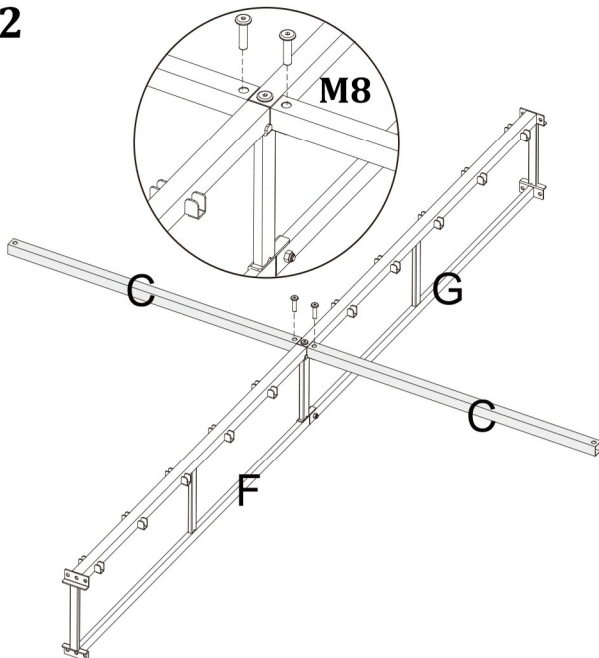

BOX SPRING

ASSEMBLY INSTRUCTIONS

Note:

Fits Size: Full / Queen / King / California King

For product questions or assistance, contact us directly through your order.

Thank you for your support!

Assembly Tools Included

1

F • 1PC

G • 1PC

M8(32bolt) • 1PC

M6(22bolt) • 1PC

2

C • 2PC

M8(32bolt) • 2PC

BOX SPRING ASSEMBLY INSTRUCTIONS

3

4

5

BOX SPRING ASSEMBLY INSTRUCTIONS

6

D • 20PCS

7