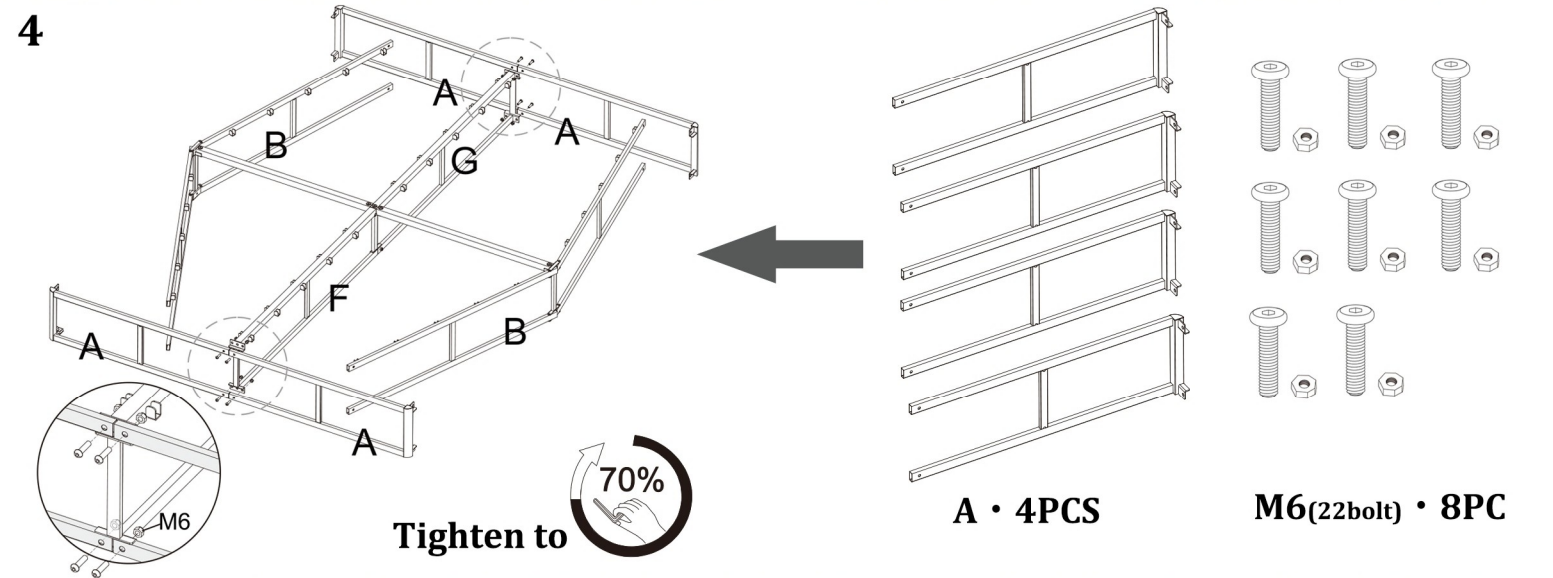

BOX SPRING ASSEMBLY INSTRUCTIONS

3

4

5