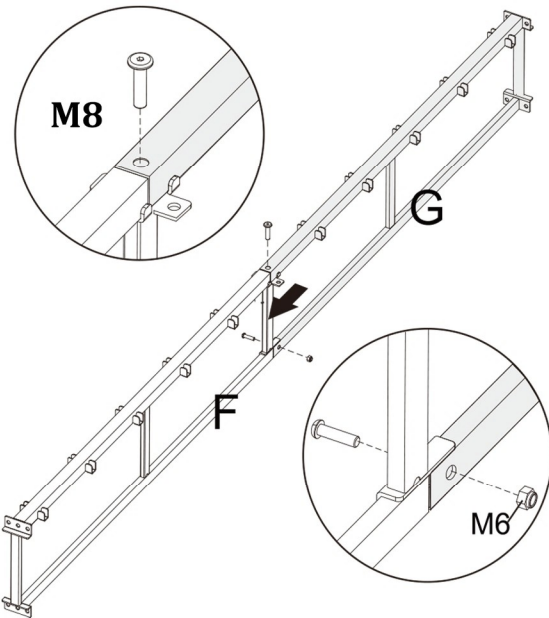

BOX SPRING

ASSEMBLY INSTRUCTIONS

Note:

Fits Size: Full / Queen / King / California King

For product questions or assistance, contact us directly through your order.

Thank you for your support!

Assembly Tools Included

1

F • 1PC

G • 1PC

M8(32bolt) • 1PC

M6(22bolt) • 1PC

2

C • 2PC

M8(32bolt) • 2PC

Bed Cover • 1PC