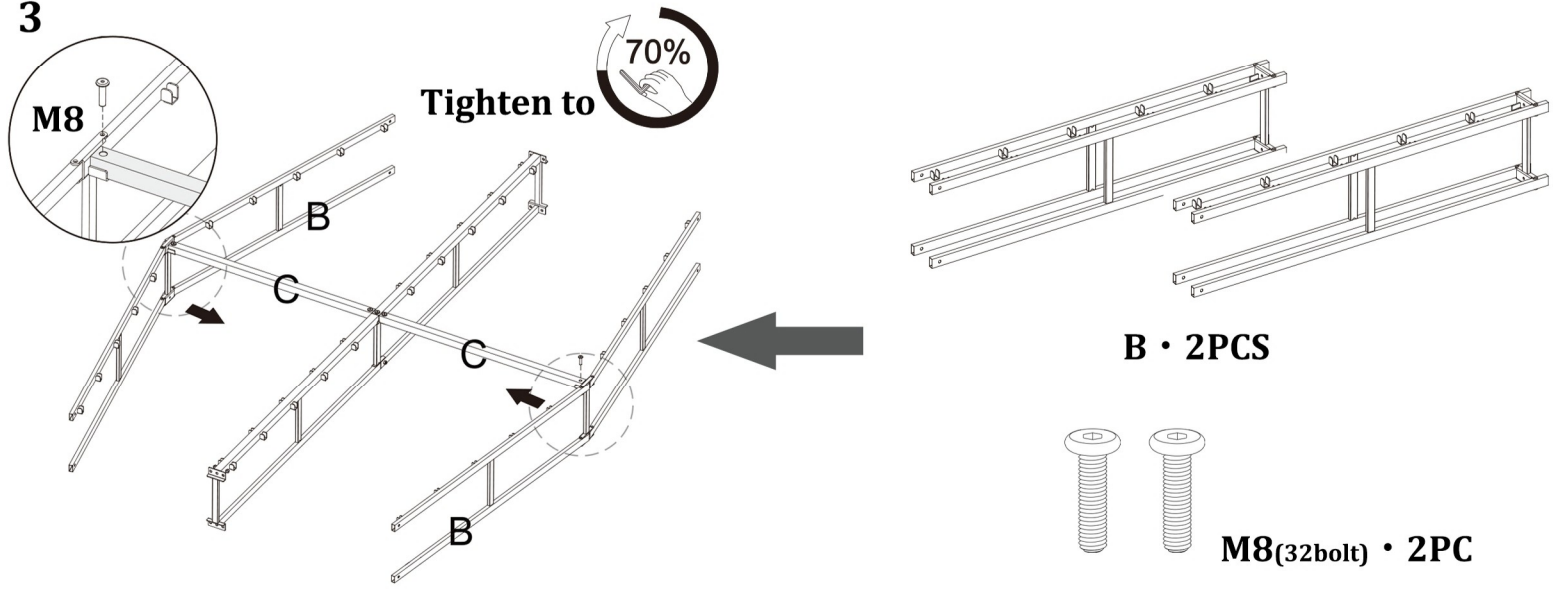

BOX SPRING ASSEMBLY INSTRUCTIONS

3