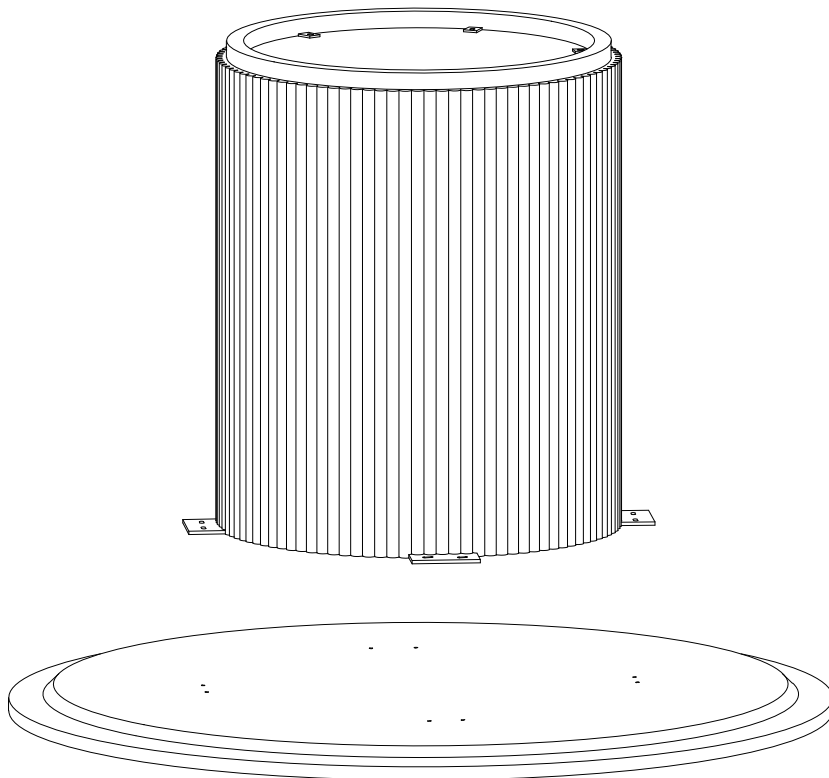

ASSEMBLY INSTRUCTIONS

Kit Contents:-

1. Allen Bolt - 8 pcs.

2. Washer - 8 pcs.

3. Allen key - 1 pc.

Ø8x20mm

Ø6mm

①