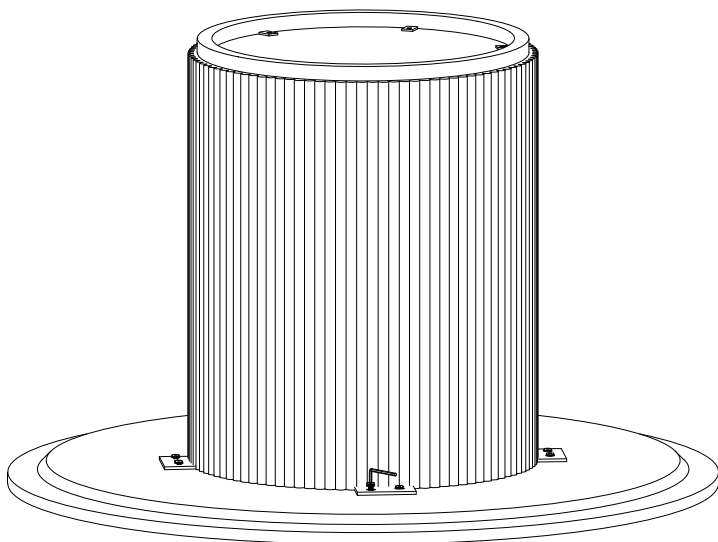

ASSEMBLY INSTRUCTIONS

Kit Contents:-

1. Allen Bolt - 8 pcs.

2. Washer - 8 pcs.

3. Allen key - 1 pc.

Ø8x20mm

Ø6mm

①

②

③

④