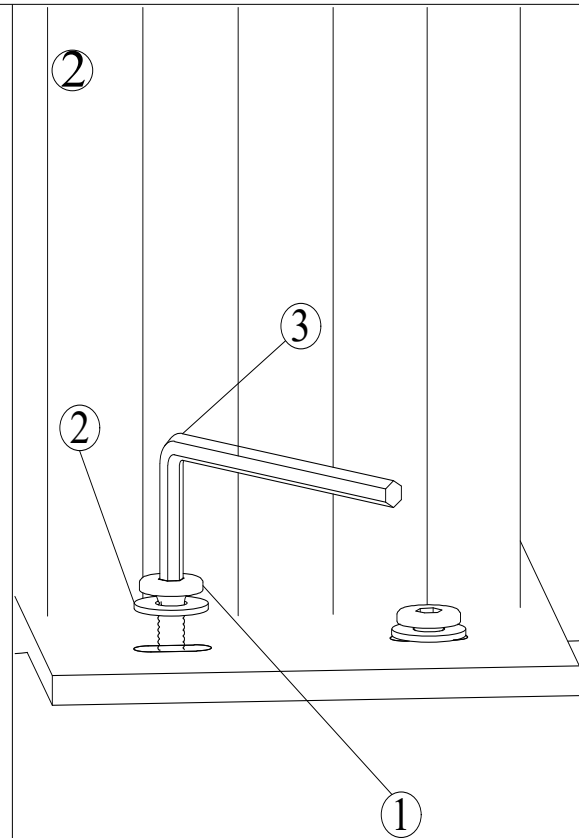

ASSEMBLY INSTRUCTIONS

Kit Contents:-

1. Allen Bolt - 8 pcs.

2. Washer - 8 pcs.

3. Allen key - 1 pc.

Ø8x20mm

Ø6mm

①

②

③

④