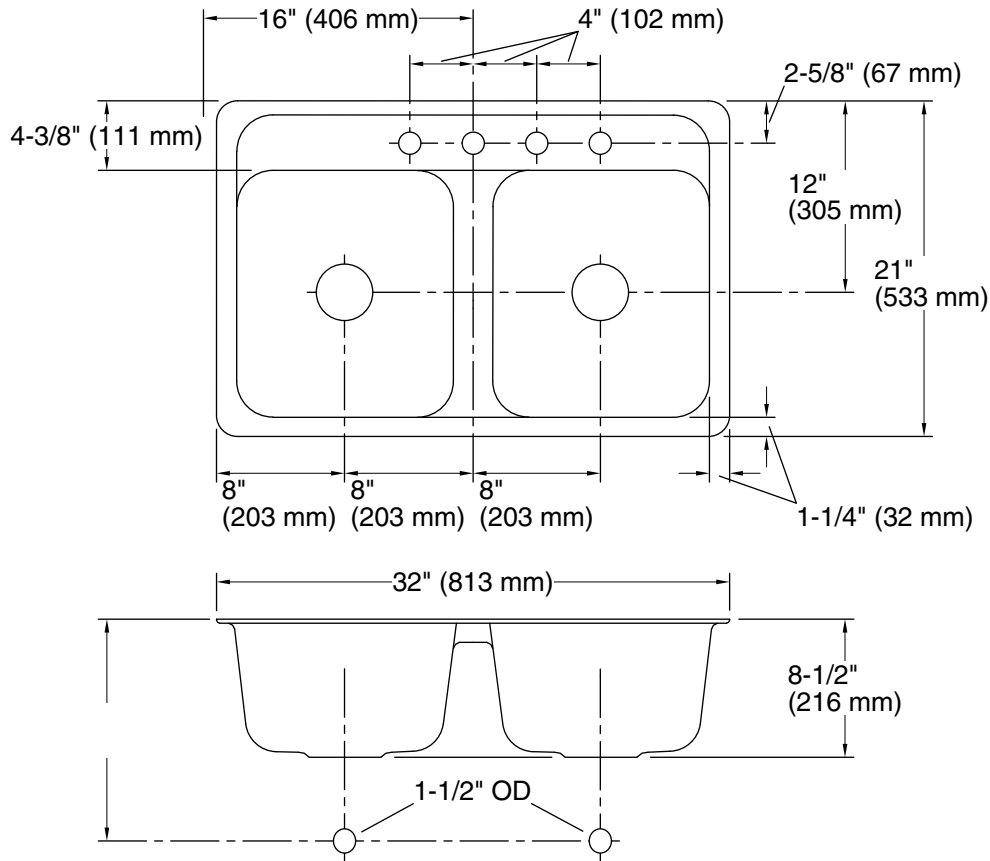

## Features

- 36" minimum base cabinet width.
- Double-equal bowls.
- 8" (203 mm) depth.

## Technical Information

All product dimensions are nominal.

Bowl configuration: Double equal

Installation: Tile-in/Flush-mount

Min. base cabinet width: 36" (914 mm)

Bowl area (Left): Length: 14" (356 mm)  
Width: 15" (381 mm)  
Bowl depth: 8" (203 mm)

Bowl area (Right): Length: 14" (356 mm)  
Width: 15" (381 mm)  
Bowl depth: 8" (203 mm)

Number of deck holes: 4

Faucet hole spacing: 4" (102 mm)

Faucet hole(s): 1-3/8" (35 mm)

Drain hole: 3-5/8" (92 mm)