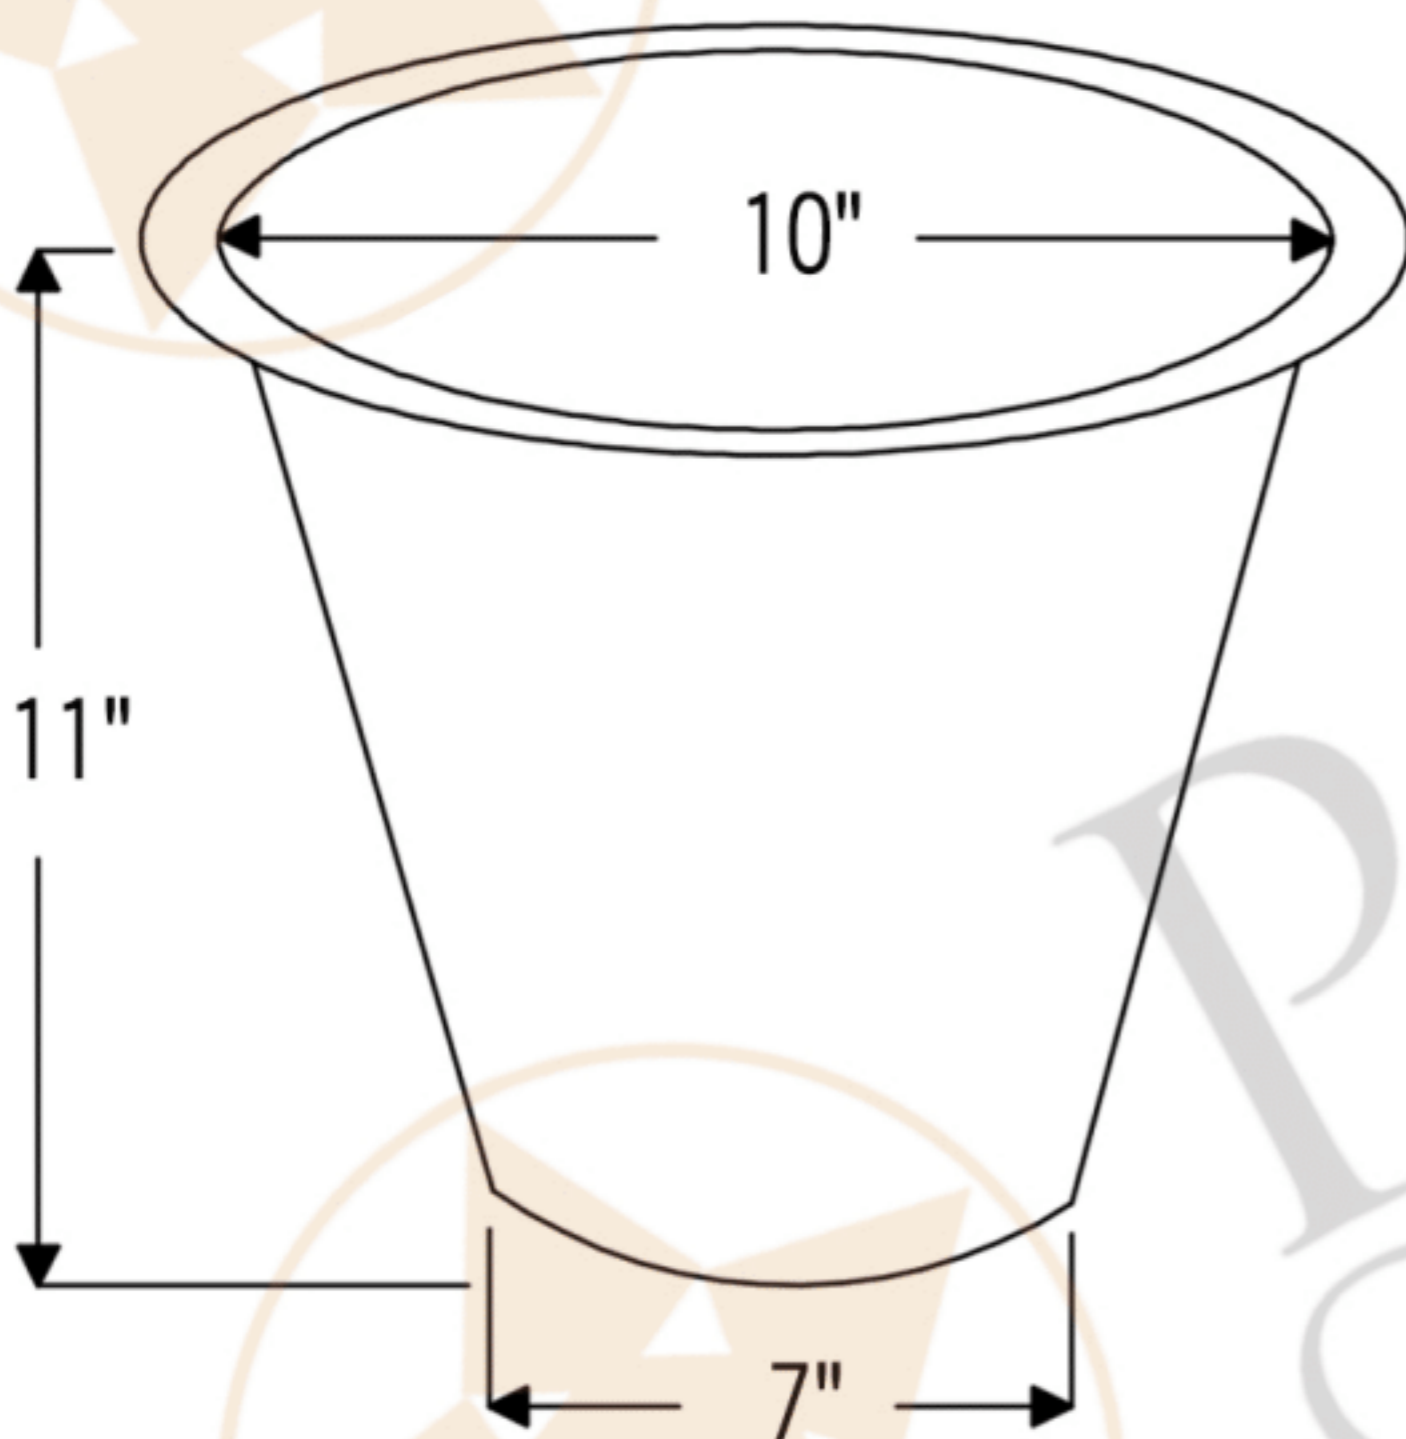

PREMIER
COPPER PRODUCTS

MODEL NUMBER: BR12WDB

- Description: 12" Round Hammered Copper Champagne Bar/Prep Sink
- Outer Dimension: 12" x 11"
- Inner Dimension: 10" x 11"
- Rim: 1"
- Drain Opening: 2"
- Finish: Oil Rubbed Bronze

CODE/STANDARD COMPLIANCE

* IAPMO/cUPC LISTED

* ORB: Oil Rubbed Bronze

THIS PRODUCT IS HAND CRAFTED, SMALL VARIANCES IN COLOR AND SIZE MAY OCCUR.
DO NOT MAKE ANY INSTALLATION CUTS UNTIL YOU RECEIVE YOUR ITEM(S).