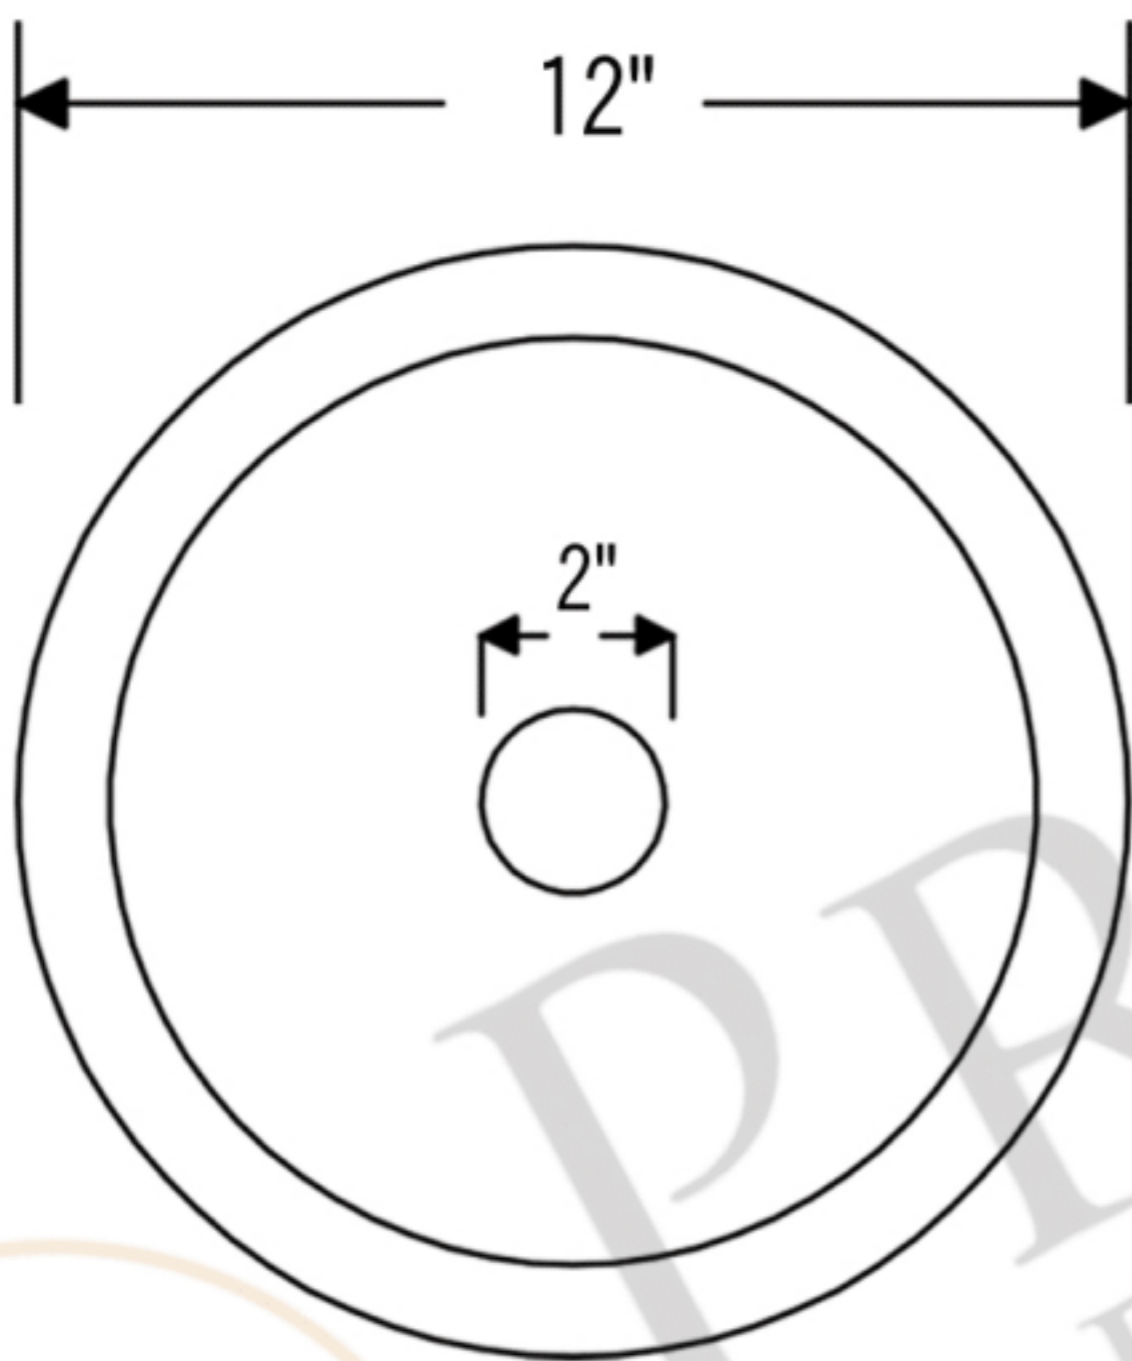

PREMIER
COPPER PRODUCTS

MODEL NUMBER: BR12WDB

- * Description: 12" Round Hammered Copper Champagne Bar/Prep Sink
- * Outer Dimension: 12" x 11"
- * Inner Dimension: 10" x 11"
- * Rim: 1"
- * Drain Opening: 2"
- * Finish: Oil Rubbed Bronze

CODE/STANDARD COMPLIANCE

* IAPMO/cUPC LISTED

* ORB: Oil Rubbed Bronze

THIS PRODUCT IS HAND CRAFTED, SMALL VARIANCES IN COLOR AND SIZE MAY OCCUR.
DO NOT MAKE ANY INSTALLATION CUTS UNTIL YOU RECEIVE YOUR ITEM(S).