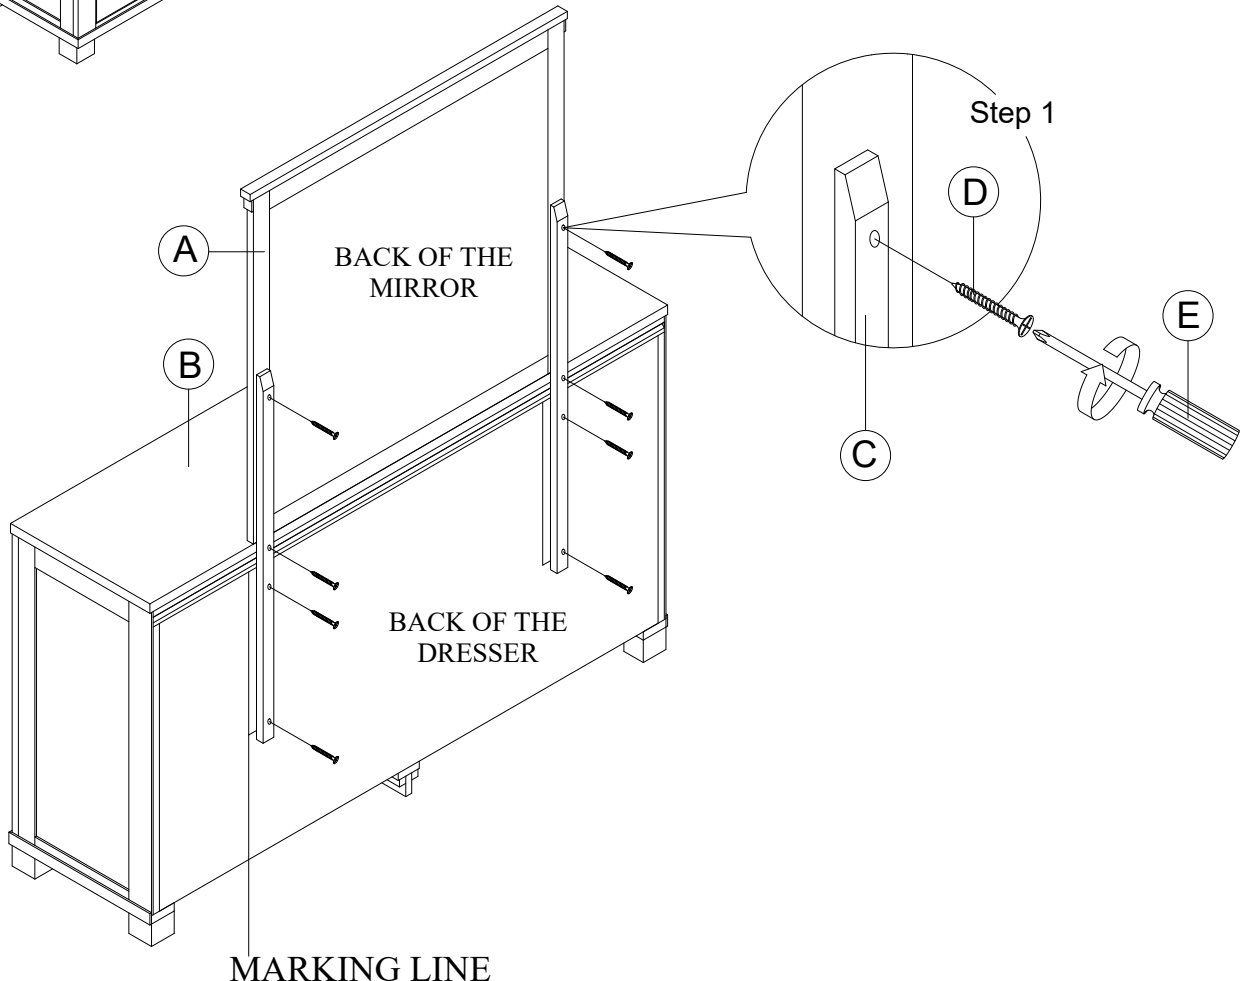

ASSEMBLY INSTRUCTION

Model : ASHLEY-BROWN-MR

Description : MIRROR

Thank you for purchasing this quality product. Be sure to check all packing material carefully for small parts that may have come loose inside the carton during shipment.

PART LIST :

No.	Description	Diagram	Quantity
A	MIRROR		1
B	DRESSER		1
C	MIRROR SUPPORT		2

HARDWARE LIST :

No.	Description	Diagram	Size	Quantity
D	CB SCREW		M4 x 32mm	8
E	SCREW DRIVER (*)			1

(*) The manufacturer does not provide item E.