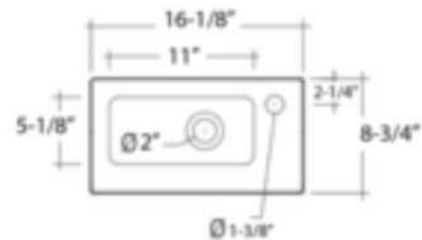

JOY 16" DROP-IN 1-HOLE

Cat. No.
4-1901WH

faucet not included

W: 16-1/8"
D: 8-3/4"
H: 5-1/2"

Features:

- ▶ Drop-in installation
- ▶ Made of Vitreous China
- ▶ Rak logo
- ▶ Available for 1 hole on the right
- ▶ Pre-drilled overflow
- ▶ Compatible with #57080, #5600, or #5611

Colors:

WH White

Compliance Certification

Meets or exceeds the following specifications: ASME 12.19.2.2013 and CSA B45.1-08 fireclay plumbing fixture.

Interior Dimensions:

Basin interior: 11" x 5-1/8"
Basin depth: 3-1/2"
Water depth to overflow: 2"
Faucet: 1-3/8"
Back of basin to center of faucet: 2-1/4"
Back of basin to center of drain: 7-1/2"

Dimensions of fixture are nominal and may vary within the range of tolerances established by ANSI Standard A112.19.2. Dimensions and specifications subject to change without notice.