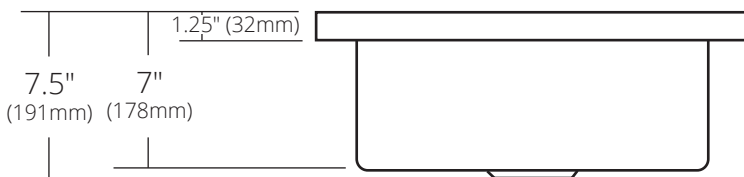

SPECIFICATIONS

**MOJITO**

TOP VIEW

SIDE VIEW

- CPS216 Antique
- CPS516 Brushed Nickel
- CPS416 Polished Copper
- CPS816 Polished Nickel

**PRODUCT DETAILS**

- 16" x 7.5" OD (406mm x 191mm)
- 13" x 7" ID (330mm x 178mm)
- Hand hammered 16 gauge recycled copper
- 3.5" (89mm) drain opening

**INSTALLATION**

- Drop-In

**COORDINATING PRODUCTS**

- Drains: DR320 or DR340
- Bottom Grid: GR951
- MetalProtect™ for polished finishes

**STANDARDS COMPLIANCE**

- UPC/cUPC compliant

**IMPORTANT**

Due to the handcrafted nature of this product, it will vary in finish, texture, hammering, and other details. Dimensions may vary up to 1/4" (6mm). We strongly recommend waiting for the actual product before making any installation cuts.