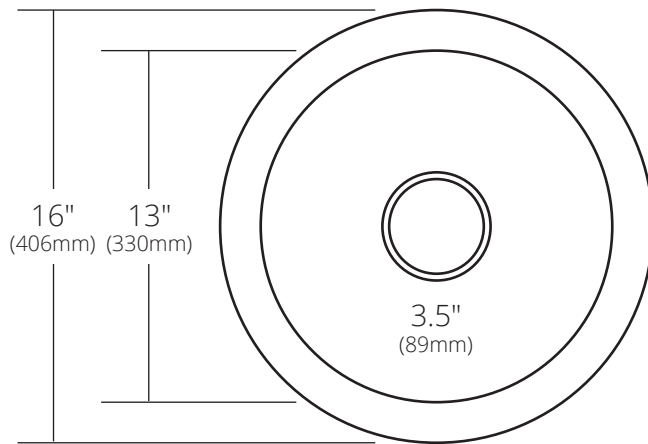

SPECIFICATIONS

**MOJITO**

TOP VIEW

SIDE VIEW

- CPS216 Antique
- CPS516 Brushed Nickel
- CPS416 Polished Copper
- CPS816 Polished Nickel

**PRODUCT DETAILS**

- 16" x 7.5" OD (406mm x 191mm)
- 13" x 7" ID (330mm x 178mm)
- Hand hammered 16 gauge recycled copper
- 3.5" (89mm) drain opening

**INSTALLATION**

- Drop-In

**COORDINATING PRODUCTS**

- Drains: DR320 or DR340
- Bottom Grid: GR951
- MetalProtect™ for polished finishes

**STANDARDS COMPLIANCE**

- UPC/cUPC compliant

**IMPORTANT**

Due to the handcrafted nature of this product, it will vary in finish, texture, hammering, and other details. Dimensions may vary up to 1/4" (6mm). We strongly recommend waiting for the actual product before making any installation cuts.