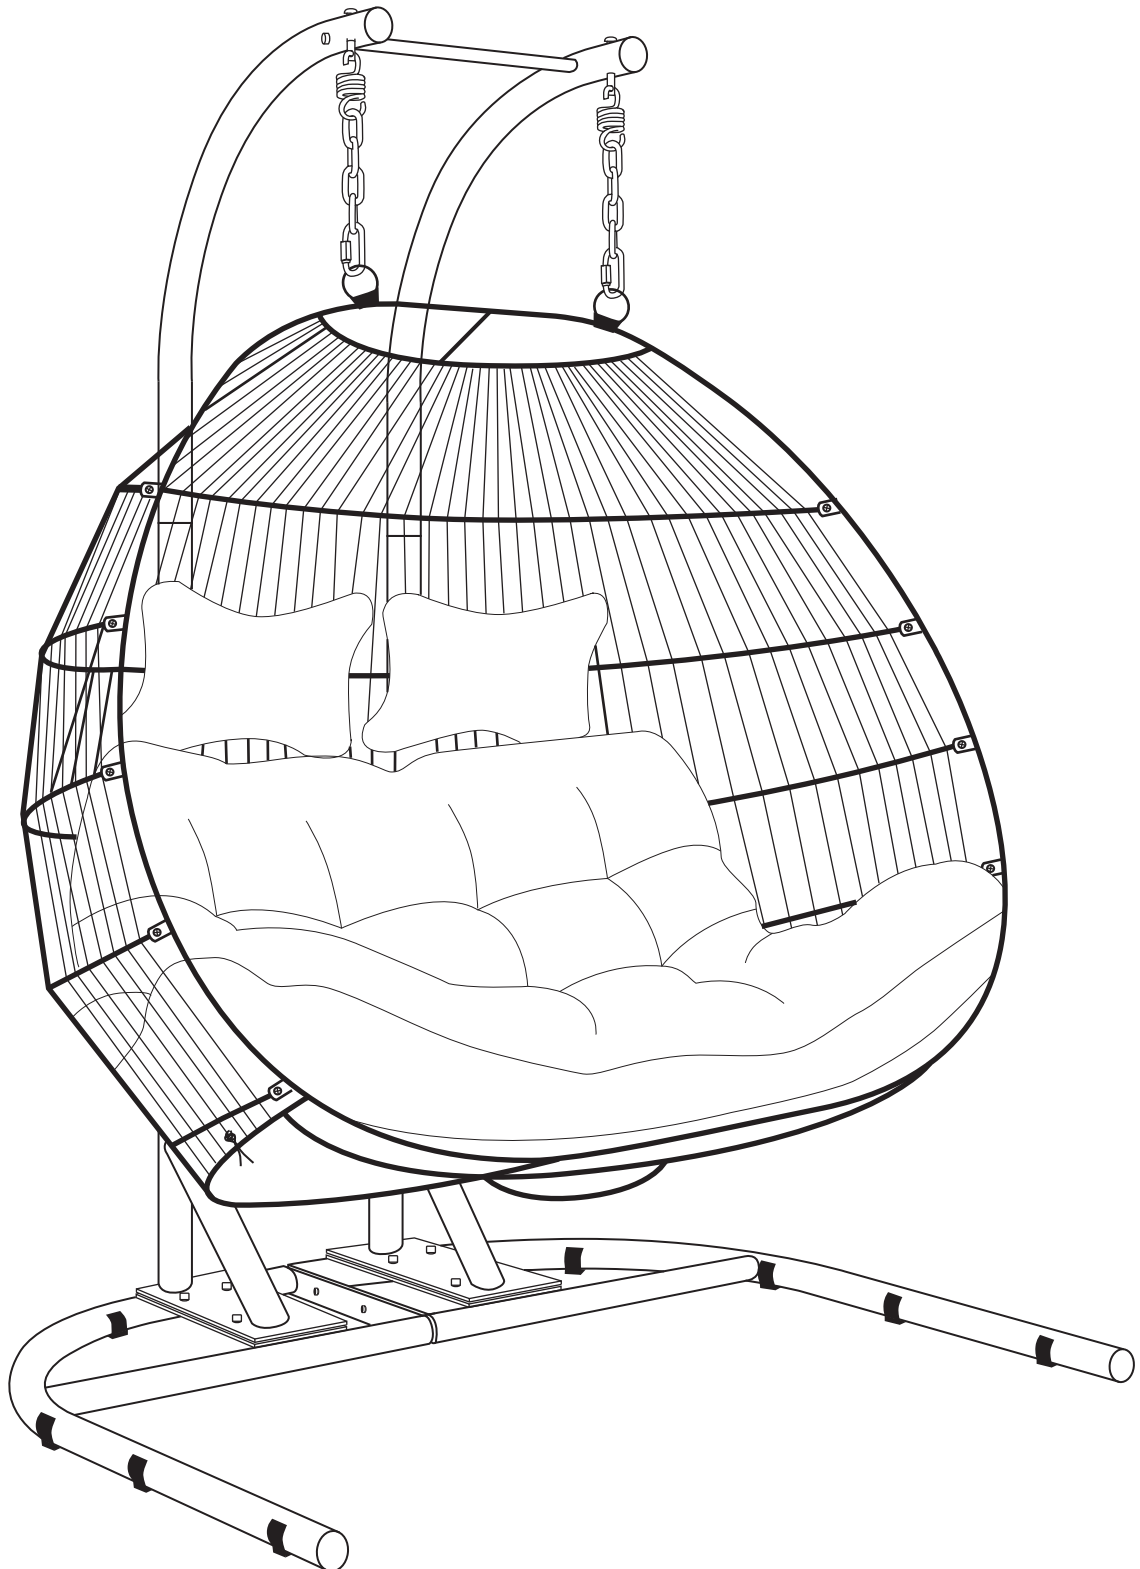

TF-9766D-U

PE FOLDING DOUBLE HANGING CHAIR

REQUIRED ITEMS

HARDWARE

PARTS

1

1pcs

2

1pcs

3

1pcs

4

2pcs

5

2pcs

6