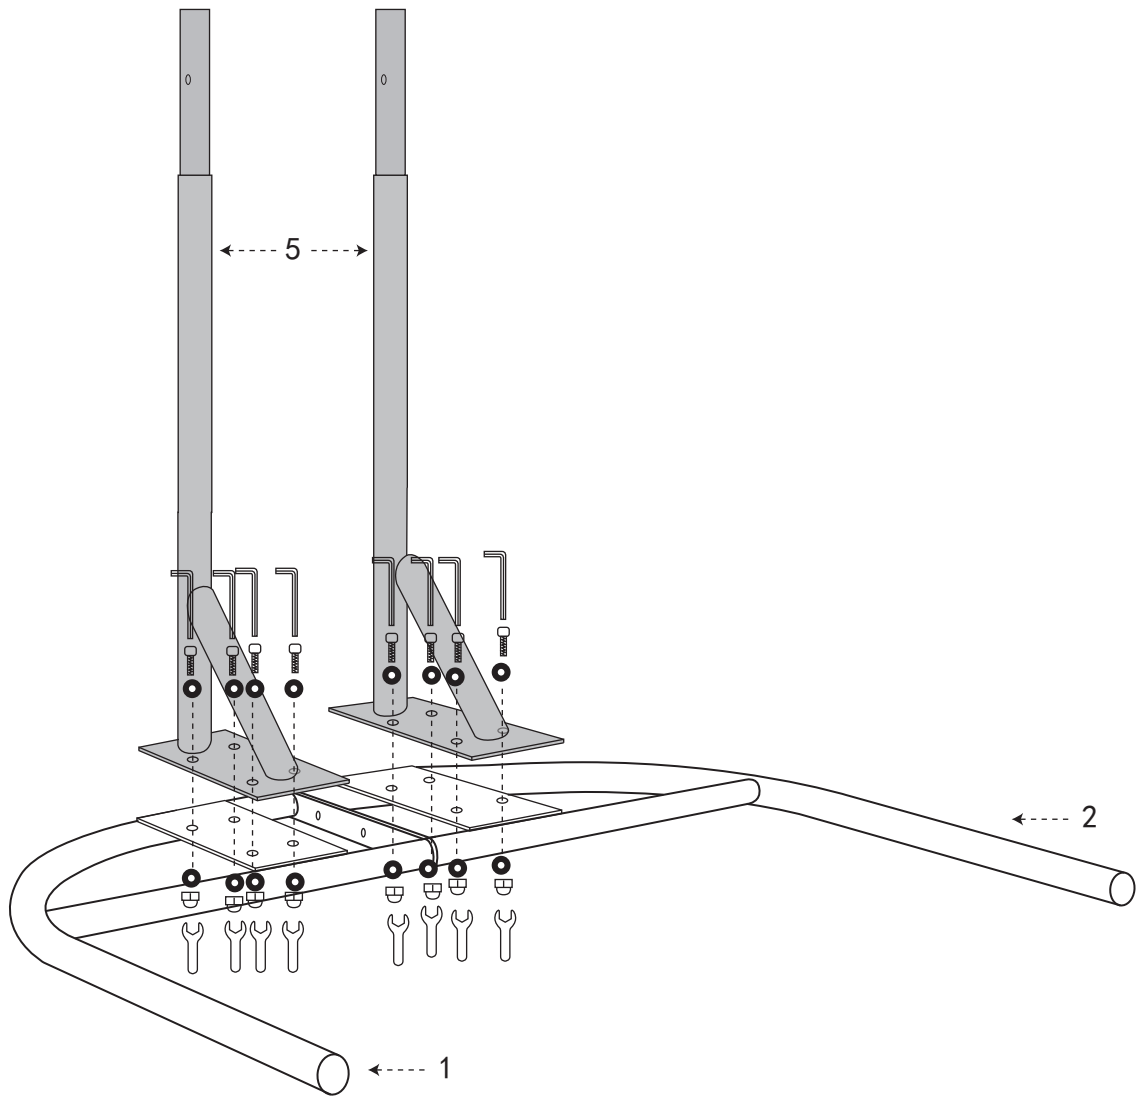

TF-9766D-U

PE FOLDING DOUBLE HANGING CHAIR

REQUIRED ITEMS

HARDWARE

PARTS

1

1pcs

2

1pcs

7

2pcs

8

1pcs

1

4

Please do not tie them up to the metal frame, tie them up to the ropes instead.