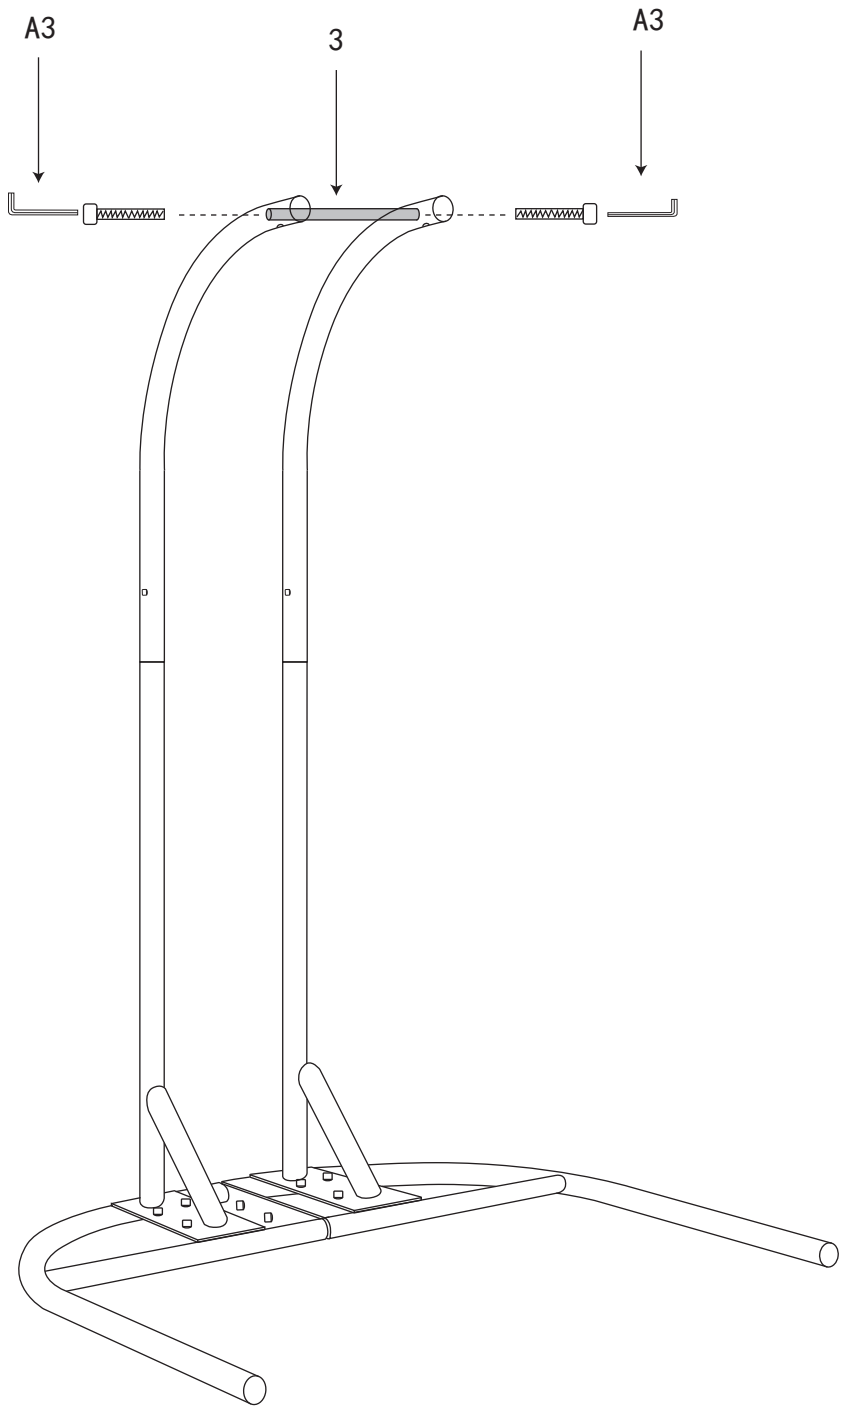

TF-9766D-U

PE FOLDING DOUBLE HANGING CHAIR

REQUIRED ITEMS

HARDWARE

PARTS

1

1pcs

2

1pcs

7

2pcs

8

1pcs

1

4

Please do not tie them up to the metal frame, tie them up to the ropes instead.