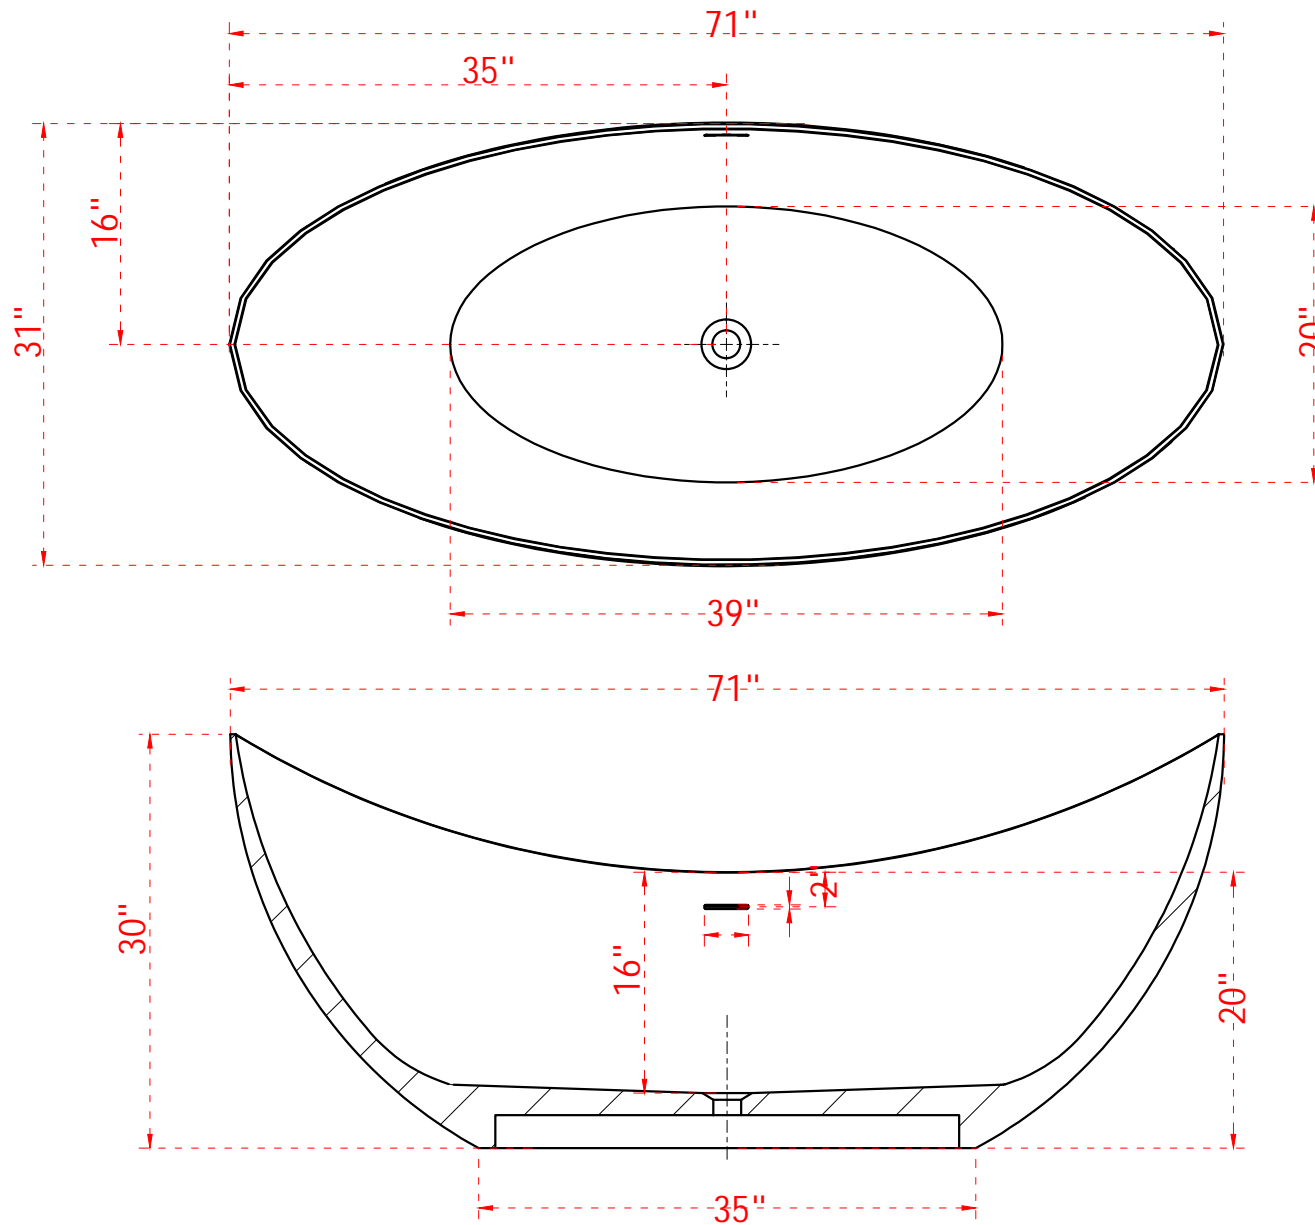

SOLID SURFACE FREESTANDING TUB

Model:Mezza Luna

FEATURES

- Product Finish:Gray
- Overflow Hole:Yes
- Material:Solid Surface
- Length:71"
- Width:31"
- Height:30"
- Tub Interior Length:39"
- Tub Interior Width:20"
- Water Depth to Rim:16"
- Water Depth to Overflow:13"
- Tap Deck:No
- Drain included:Yes
- Drain Placement:Center
- Faucet Included:No
- Faucet Drillings:No Drillings
- Water Capacity Without/With Overflow:
(Gallons):106/79
- Built-In Adjusters:Yes
- Tub Weight Uncrated (LBS):379
- Tub Weight Crated (LBS):478