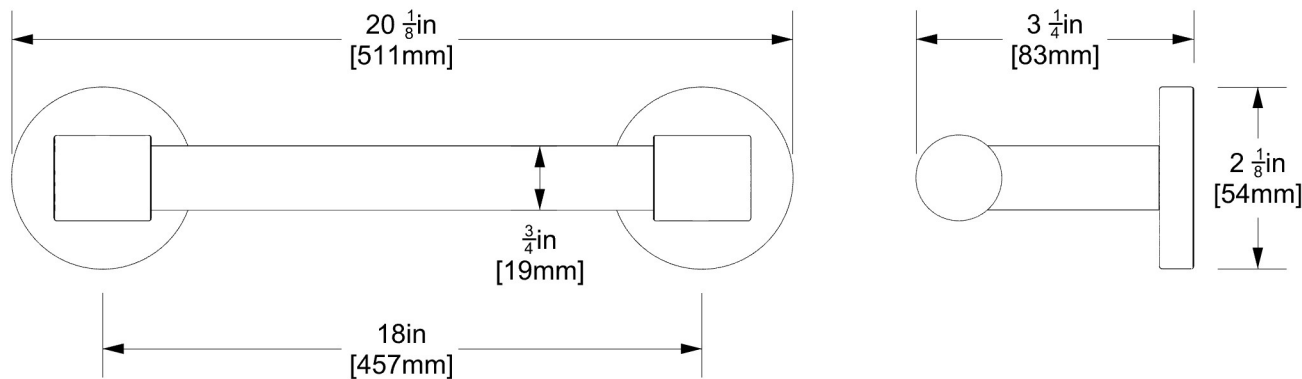

DIMENSIONS

Backed by our lifetime warranty, you can trust our products to always exceed your expectations and live up to their name.

1550 Factor Ave. San Leandro, CA 94577
Phone #: 800.227.5640
Email: cs@gatcoinc.com

The manufacturer reserves the right to, and do time to time, make changes and improvements in designs and dimensions.
Updated on November 19, 2025